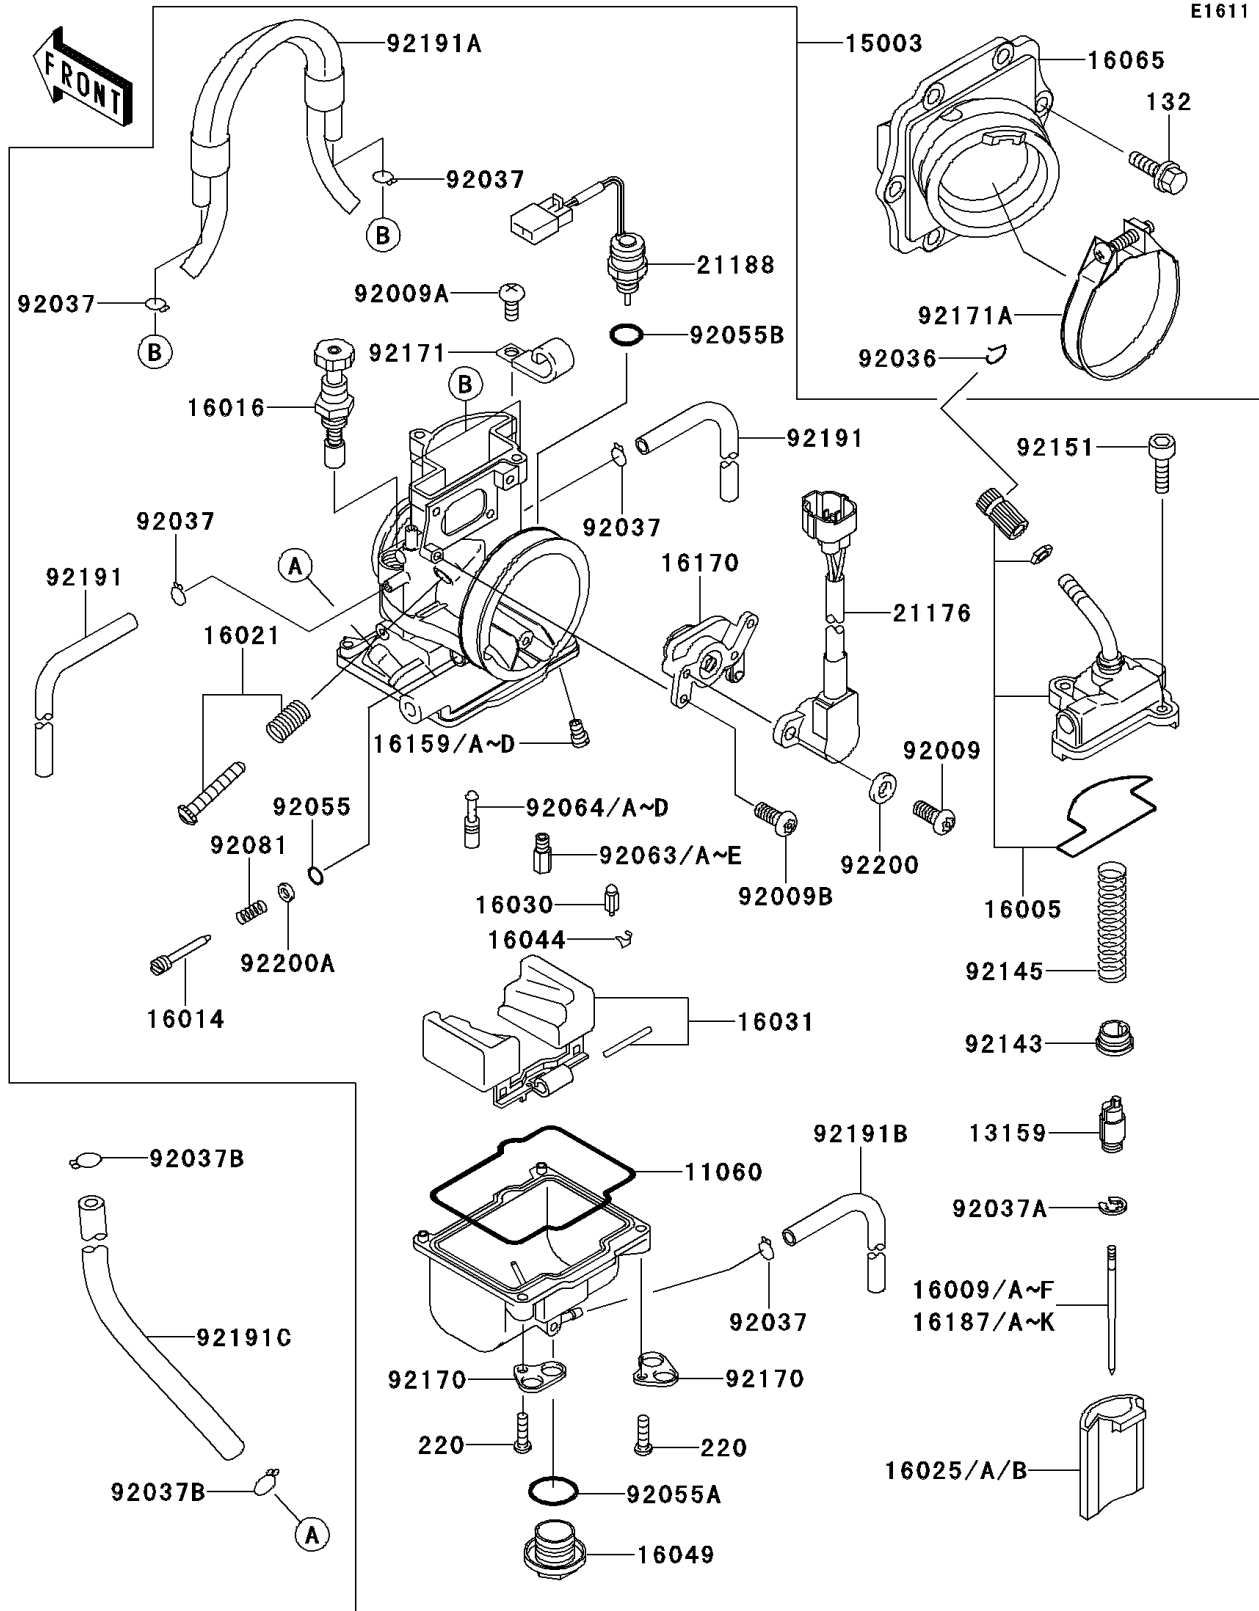

2001 KX250 PARTS DIAGRAM

Carburetor

2001 KX250 PARTS LIST

Carburetor

ITEM NAME	PART NUMBER	QUANTITY
GASKET,FLOAT CHAMBER (Ref # 11060)	11060-1254	1
CONNECTOR,THROTTLE CABLE (Ref # 13159)	13159-1063	1
CARBURETOR-ASSY (Ref # 15003)	15003-1597	1
TOP-CHAMBER (Ref # 16005)	16005-1083	1
NEEDLE-JET,N3WD (Ref # 16009)	16009-1914	1
NEEDLE-JET,N3WF (Ref # 16009A)	16009-1916	1
NEEDLE-JET,N3WG (Ref # 16009B)	16009-1917	1
NEEDLE-JET,N3YD (Ref # 16009C)	16009-1919	1
NEEDLE-JET,N3YE (Ref # 16009D)	16009-1920	1
NEEDLE-JET,N3YF (Ref # 16009E)	16009-1921	1
NEEDLE-JET,N3YG (Ref # 16009F)	16009-1922	1
SCREW-PILOT AIR (Ref # 16014)	16014-1058	1
PLUNGER (Ref # 16016)	16016-1085	1
SCREW-THROTTLE STOP (Ref # 16021)	16021-1198	1
VALVE-THROTTLE,#6 (Ref # 16025)	16025-1215	1
VALVE-THROTTLE,#7 (Ref # 16025A)	16025-1216	1
VALVE-THROTTLE,#8 (Ref # 16025B)	16025-1217	1
VALVE-FLOAT (Ref # 16030)	16030-1057	1
FLOAT (Ref # 16031)	16031-1100	1
CLAMP,FLOAT VALVE (Ref # 16044)	16044-007	1
COVER-MAIN JET (Ref # 16049)	16049-1051	1
HOLDER-CARBURETOR (Ref # 16065)	16065-1358	1
JET-POWER,#50 (Ref # 16159)	16159-1053	1
JET-POWER,#52 (Ref # 16159A)	16159-1055	1
JET-POWER,#48 (Ref # 16159B)	16159-1058	1
JET-POWER,#42 (Ref # 16159C)	16159-1059	1
JET-POWER,#45 (Ref # 16159D)	16159-1060	1
LINK-ASSY (Ref # 16170)	16170-1056	1
NEEDLE-JET,N3WC (Ref # 16187)	16187-1122	1