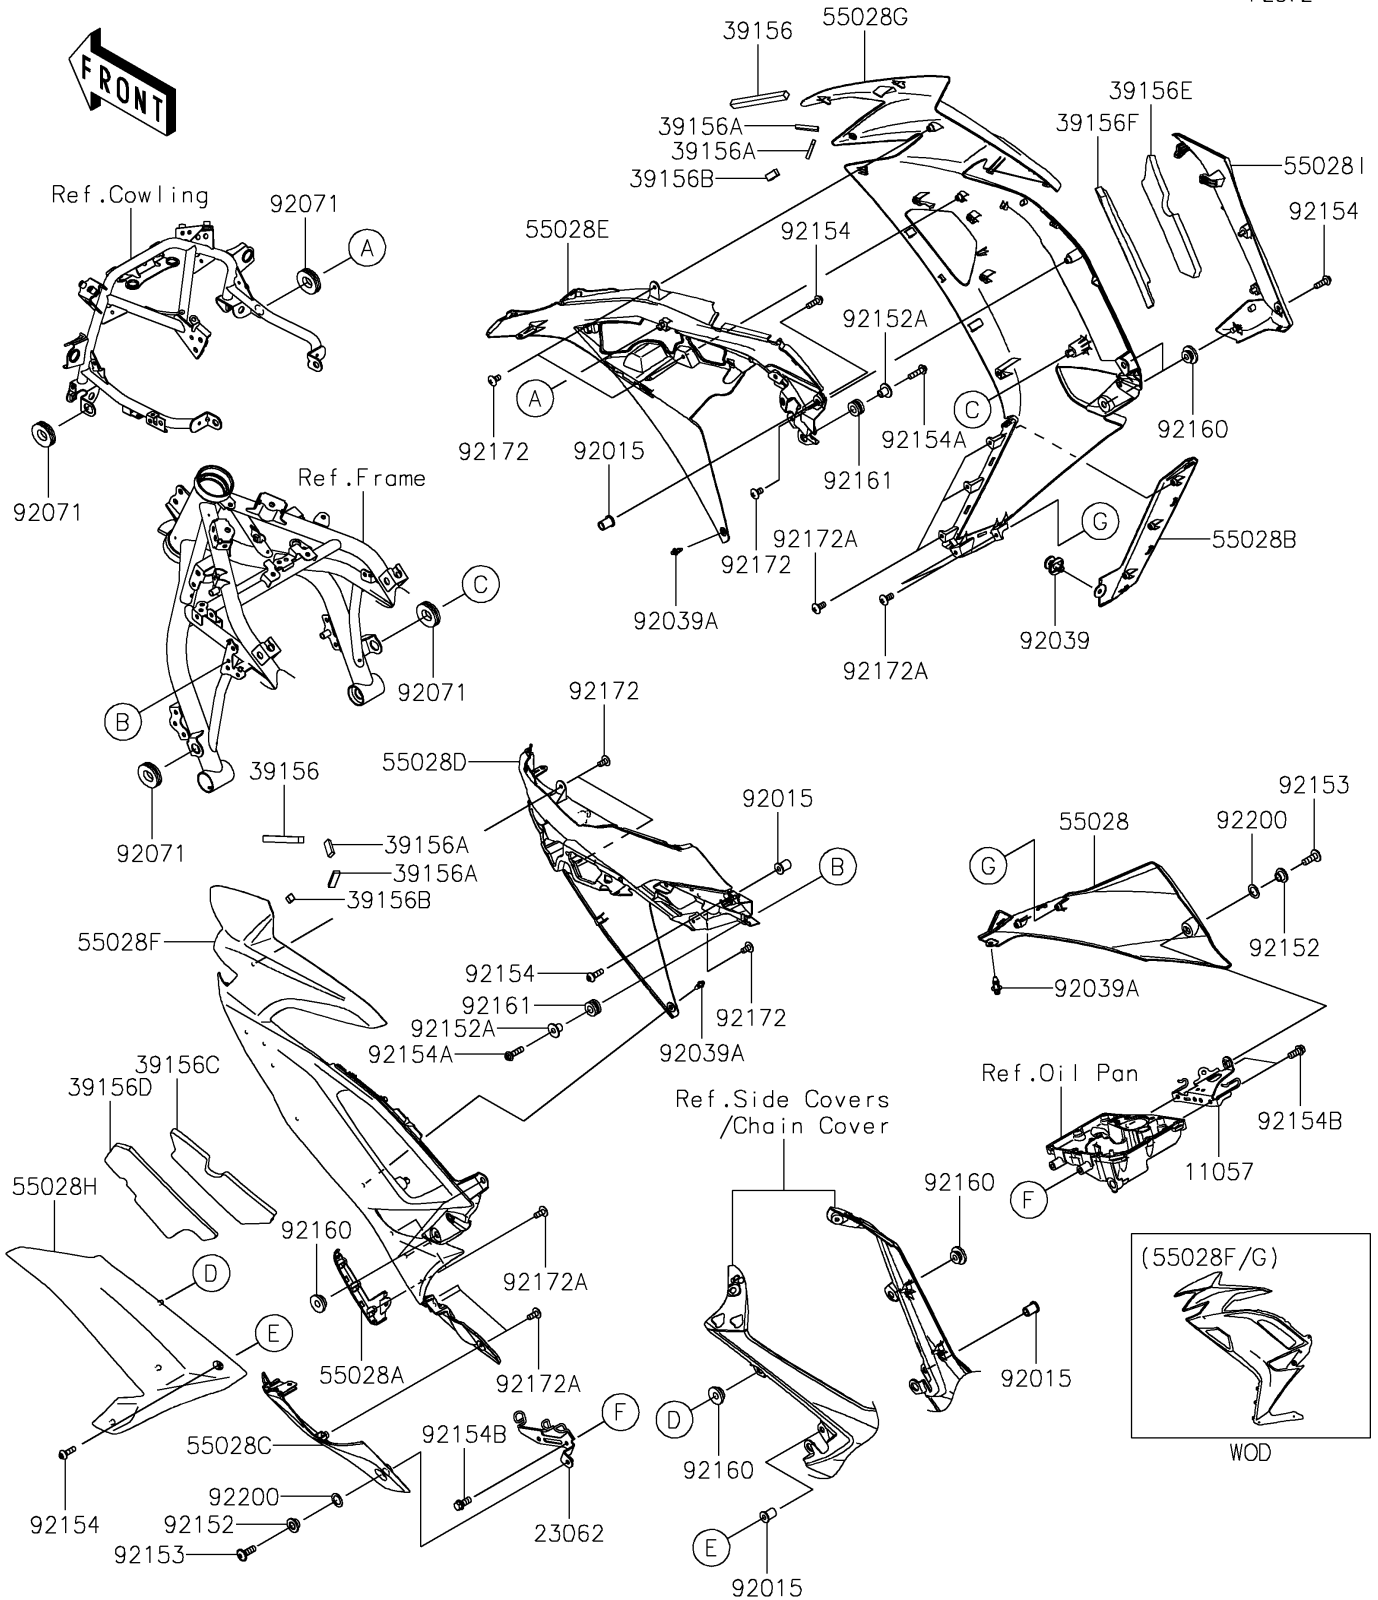

2021 Ninja® 650 PARTS DIAGRAM

Cowling Lower

F2872

2021 Ninja® 650 PARTS LIST

Cowling Lowers

ITEM NAME	PART NUMBER	QUANTITY
BRACKET,LWR COWL.,RH (Ref # 11057)	11057-0133	1
BRACKET-COMP,LWR,LH (Ref # 23062)	23062-1247	1
PAD,120X10X10 (Ref # 39156)	39156-2502	2
PAD,37X10X5 (Ref # 39156A)	39156-2504	4
PAD,20X10X8 (Ref # 39156B)	39156-2581	2
PAD,SIDE COWL.,RR,LH,UPP (Ref # 39156C)	39156-2621	1
PAD,SIDE COWL.,RR,LH,LWR (Ref # 39156D)	39156-2622	1
PAD,SIDE COWL.,RR,RH,UPP (Ref # 39156E)	39156-2623	1
PAD,SIDE COWL.,RR,RH,LWR (Ref # 39156F)	39156-2624	1
COWLING,LWR,RH,M.S.BLACK (Ref # 55028)	55028-0599-660	1
COWLING,LWR,FR,LH (Ref # 55028A)	55028-0600	1
COWLING,LWR,FR,RH (Ref # 55028B)	55028-0601	1
COWLING,LWR,LH,M.S.BLACK (Ref # 55028C)	55028-0634-660	1
COWLING,SIDE,CNT,LH (Ref # 55028D)	55028-0717	1
COWLING,SIDE,CNT,RH (Ref # 55028E)	55028-0718	1
COWLING,SIDE,LH,M.G.GRAY (Ref # 55028F)	55028-0769-45W	1
COWLING,SIDE,RH,M.G.GRAY (Ref # 55028G)	55028-0770-45W	1
COWLING,SIDE,RR,LH (Ref # 55028H)	55028-0797	1
COWLING,SIDE,RR,RH (Ref # 55028I)	55028-0798	1
NUT,WELL,5MM (Ref # 92015)	92015-1757	4
RIVET,HOLE 8MM (Ref # 92039)	92039-0014	1
RIVET (Ref # 92039A)	92039-0709	3
GROMMET (Ref # 92071)	92071-1043	4
COLLAR (Ref # 92152)	92152-1359	2
COLLAR (Ref # 92152A)	92152-1592	2
BOLT,6X18 (Ref # 92153)	92153-0478	2
BOLT,SOCKET,5X16 (Ref # 92154)	92154-0209	4
BOLT,SOCKET,5X20 (Ref # 92154A)	92154-0210	2
BOLT,FLANGED,6X14 (Ref # 92154B)	92154-1426	4

2021 Ninja® 650 PARTS LIST

Cowling Lowers

ITEM NAME	PART NUMBER	QUANTITY
DAMPER (Ref # 92160)	92160-1613	6
DAMPER,8X16X8.6 (Ref # 92161)	92161-0685	2
SCREW,TAPPING,5X10 (Ref # 92172)	92172-0262	6
SCREW,5X12 (Ref # 92172A)	92172-0821	11
WASHER,10.4X15.9X0.5 (Ref # 92200)	92200-0157	2