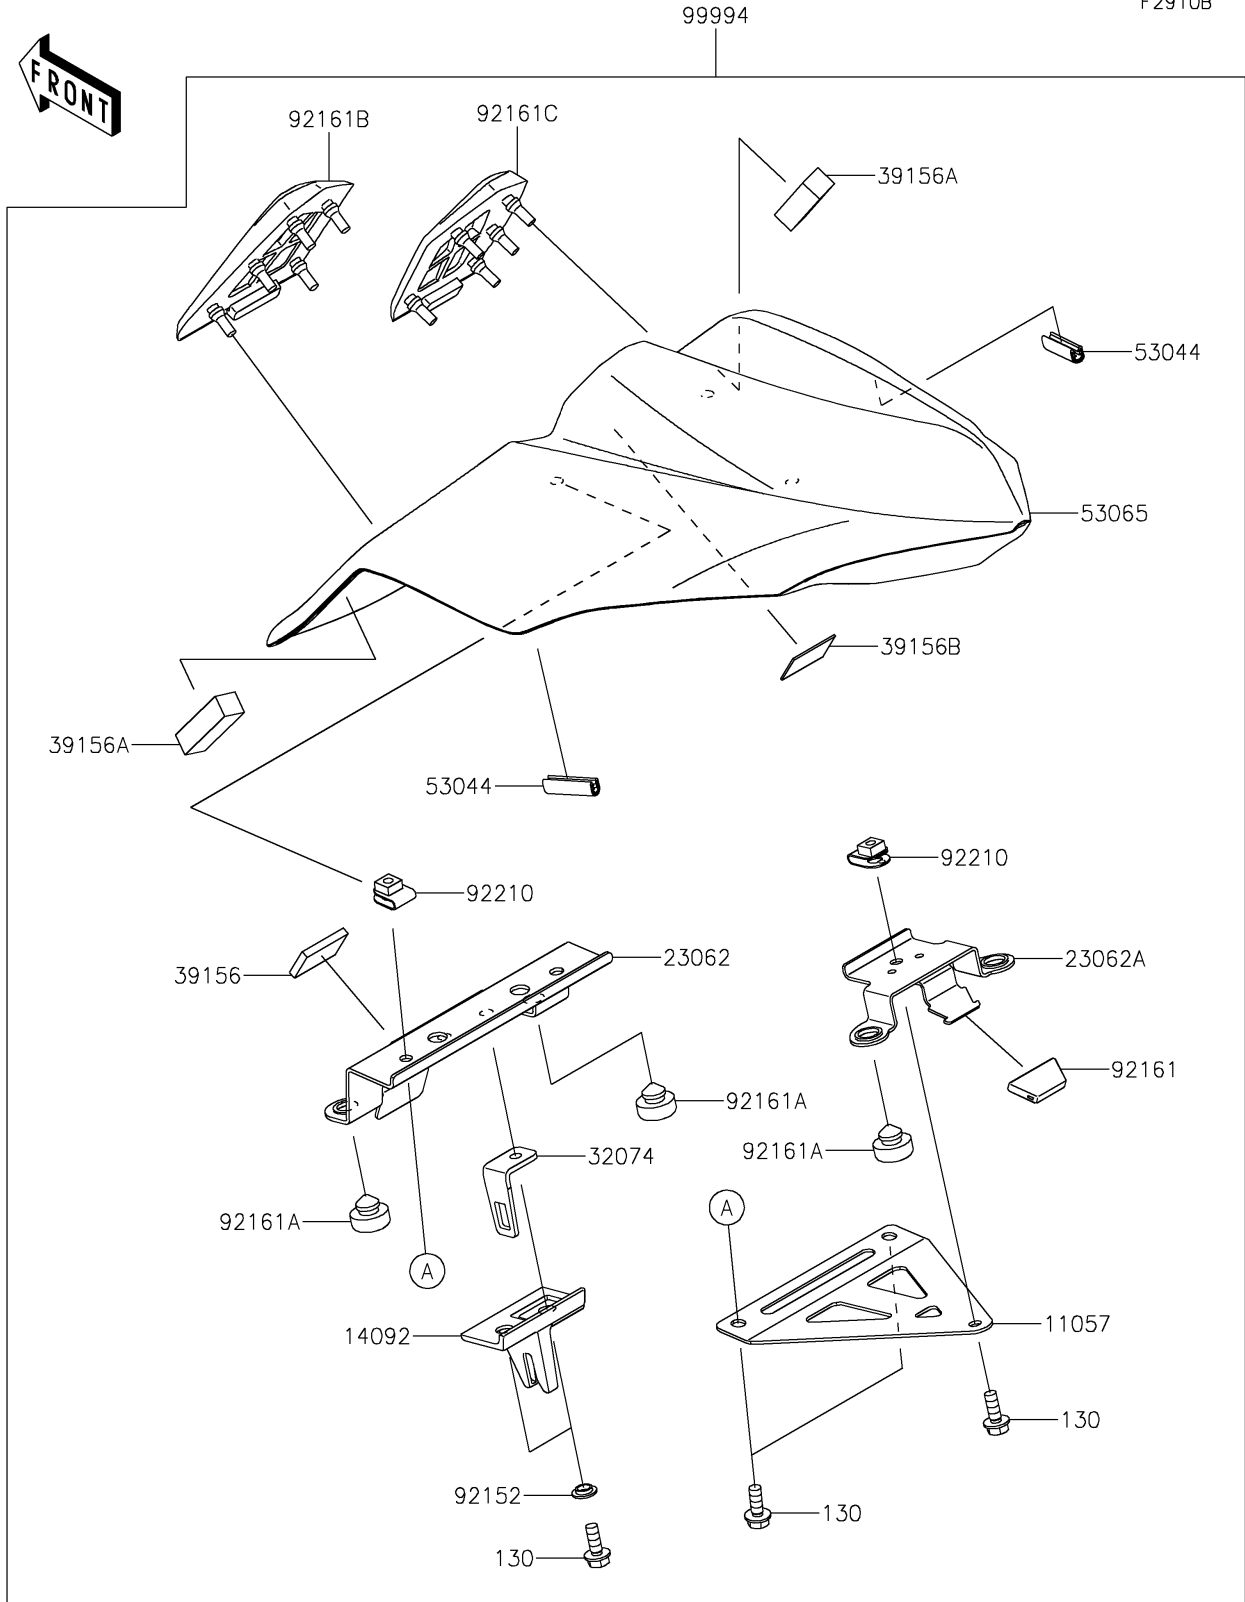

2021 Ninja® 650 PARTS DIAGRAM

Accessory(Pillion Seat Cover)

F2910B

2021 Ninja® 650 PARTS LIST

Accessory(Pillion Seat Cover)

ITEM NAME	PART NUMBER	QUANTITY
BRACKET,SEAT COVER (Ref # 11057)	11057-0808	1
BOLT-FLANGED,6X16 (Ref # 130)	130BA0616	5
COVER (Ref # 14092)	14092-0248	1
BRACKET-COMP (Ref # 23062)	23062-0907	1
BRACKET-COMP (Ref # 23062A)	23062-0914	1
BRACKET-LOCK (Ref # 32074)	32074-0017	1
PAD,20X30X4 (Ref # 39156)	39156-0705	1
PAD,13X43X12 (Ref # 39156A)	39156-0978	2
PAD,20X30X1 (Ref # 39156B)	39156-2199	1
TRIM,L=30 (Ref # 53044)	53044-0001	2
COVER SEAT,M.G.GRAY (Ref # 53065)	53065-0039-45W	1
COLLAR (Ref # 92152)	92152-0250	2
DAMPER (Ref # 92161)	92161-0629	1
DAMPER,10X20X8 (Ref # 92161A)	92161-0855	4
DAMPER,COVER SEAT,LH (Ref # 92161B)	92161-1855	1
DAMPER,COVER SEAT,RH (Ref # 92161C)	92161-1856	1
NUT,6MM (Ref # 92210)	92210-0277	3
KIT,SINGLE SEAT COVER,M.G.GRAY (Ref # 99994)	99994-0796-45W	1