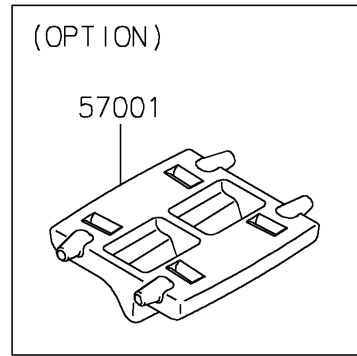

2021 Ninja® 650 PARTS DIAGRAM

Accessory(Decals)

F2910L

2021 Ninja® 650 PARTS LIST

Accessory(Decals)

ITEM NAME	PART NUMBER	QUANTITY
RIM STRIPE APPLICATOR (Ref # 57001)	57001-1752	AR
WHEEL RIM TAPE, GREEN (Ref # 99994)	99994-0932	1
WHEEL RIM TAPE, SILVER (Ref # 99994A)	99994-0933	1