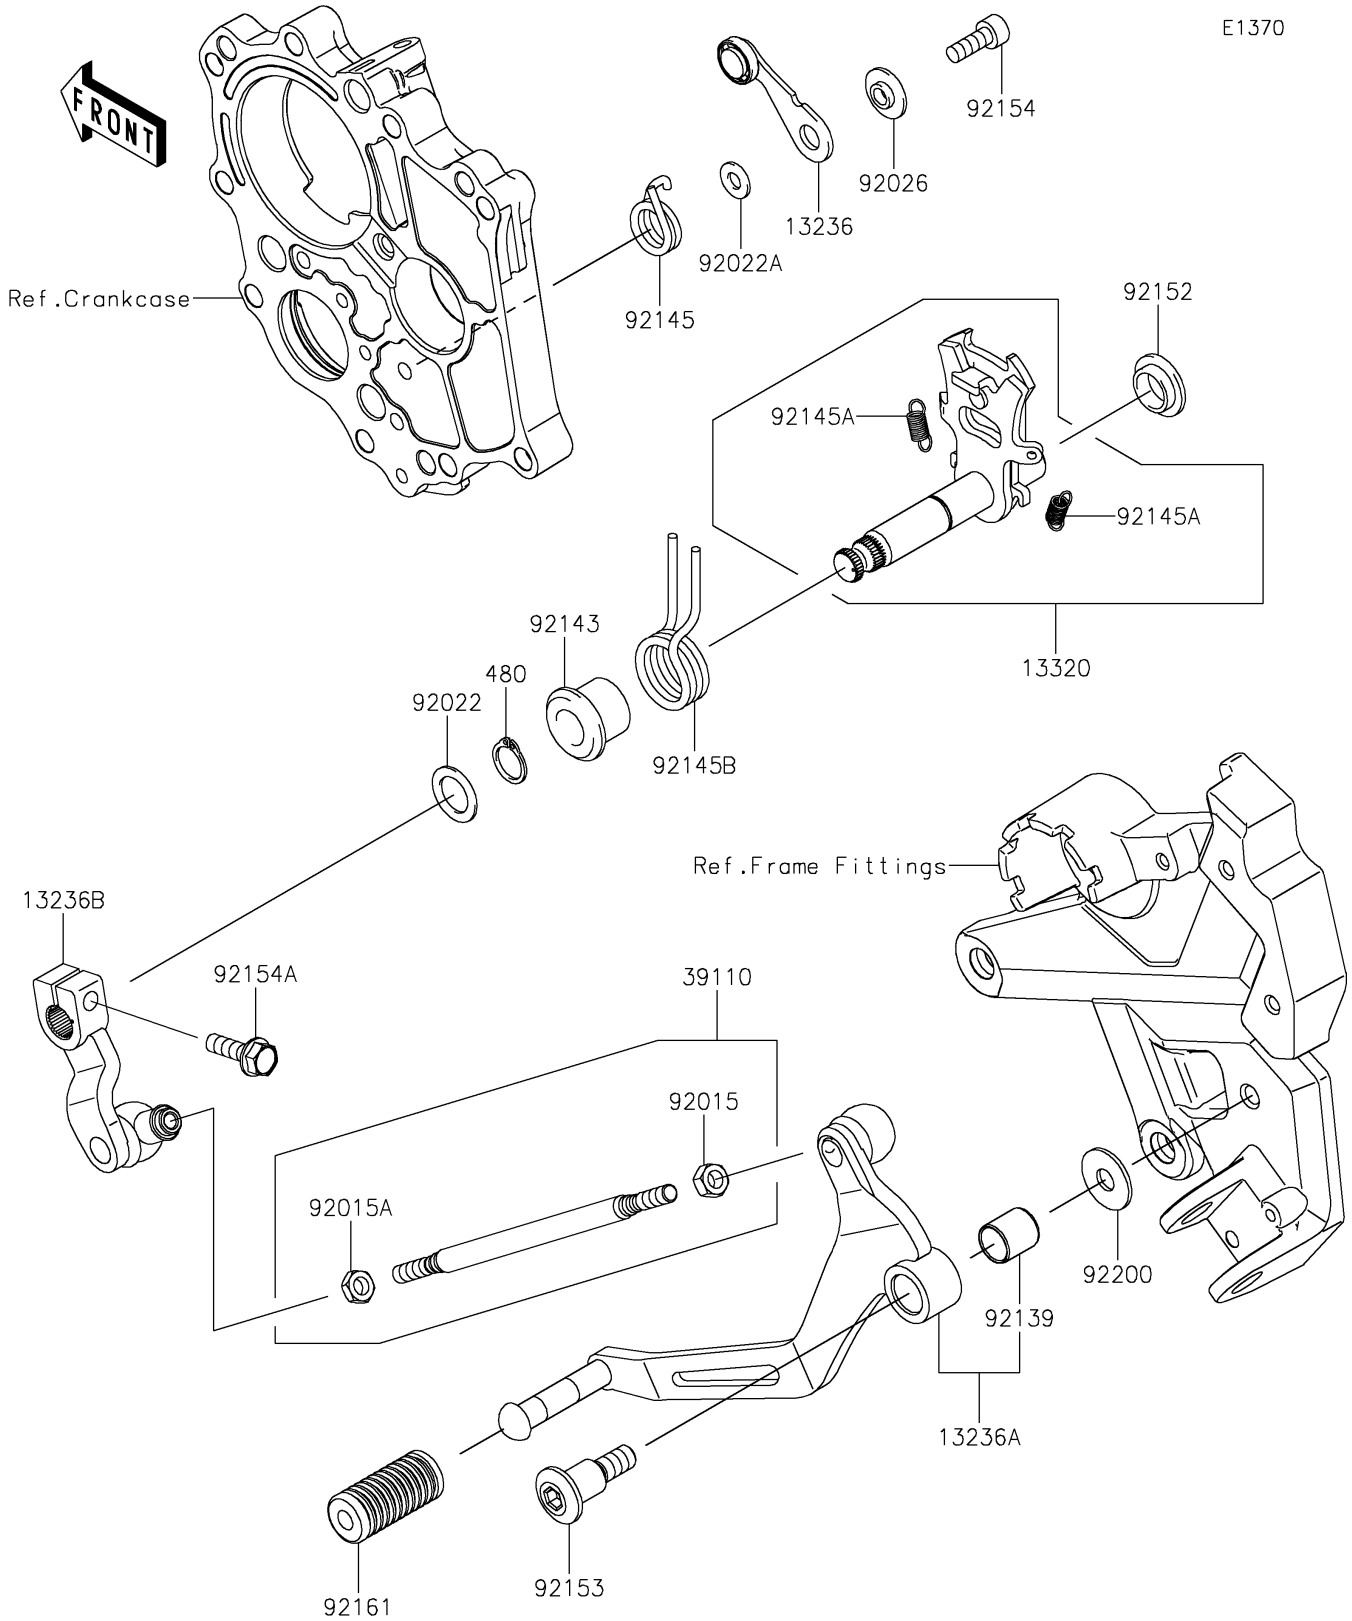

2021 Z650 PARTS DIAGRAM

Gear Change Mechanism

E1370

2021 Z650 PARTS LIST

Gear Change Mechanism

ITEM NAME	PART NUMBER	QUANTITY
LEVER-COMP,POSITION (Ref # 13236)	13236-0170	1
LEVER-COMP,CHANGE PEDAL (Ref # 13236A)	13236-0778	1
LEVER-COMP,ENGINE SIDE (Ref # 13236B)	13236-0779	1
LEVER-ASSY,CHANGE SHAFT (Ref # 13320)	13320-0032	1
ROD-ASSY-TIE (Ref # 39110)	39110-1124	1
CIRCLIP-TYPE-C,13MM (Ref # 480)	480J1300	1
NUT,6MM (Ref # 92015)	92015-1443	1
NUT,LEFT HANDED,6MM (Ref # 92015A)	92015-1444	1
WASHER,13.3X20X1 (Ref # 92022)	92022-1496	1
WASHER,6X12.8X1.2 (Ref # 92022A)	92022-1827	1
SPACER (Ref # 92026)	92026-1217	1
BUSHING (Ref # 92139)	92139-0023	1
COLLAR,RETURN SPRING (Ref # 92143)	92143-1498	1
SPRING,POSITION (Ref # 92145)	92145-0304	1
SPRING,5.5X0.7X18 (Ref # 92145A)	92145-0703	2
SPRING,CHANGE SHAFT RETURN (Ref # 92145B)	92145-1774	1
COLLAR (Ref # 92152)	92152-1075	1
BOLT,SOCKET,8X16.7 (Ref # 92153)	92153-0446	1
BOLT,SOCKET,6X16 (Ref # 92154)	92154-0235	1
BOLT,FLANGED,6X20 (Ref # 92154A)	92154-2595	1
DAMPER,CHANGE PEDAL (Ref # 92161)	92161-2389	1
WASHER,8.0X22.0X1.5 (Ref # 92200)	92200-0174	1