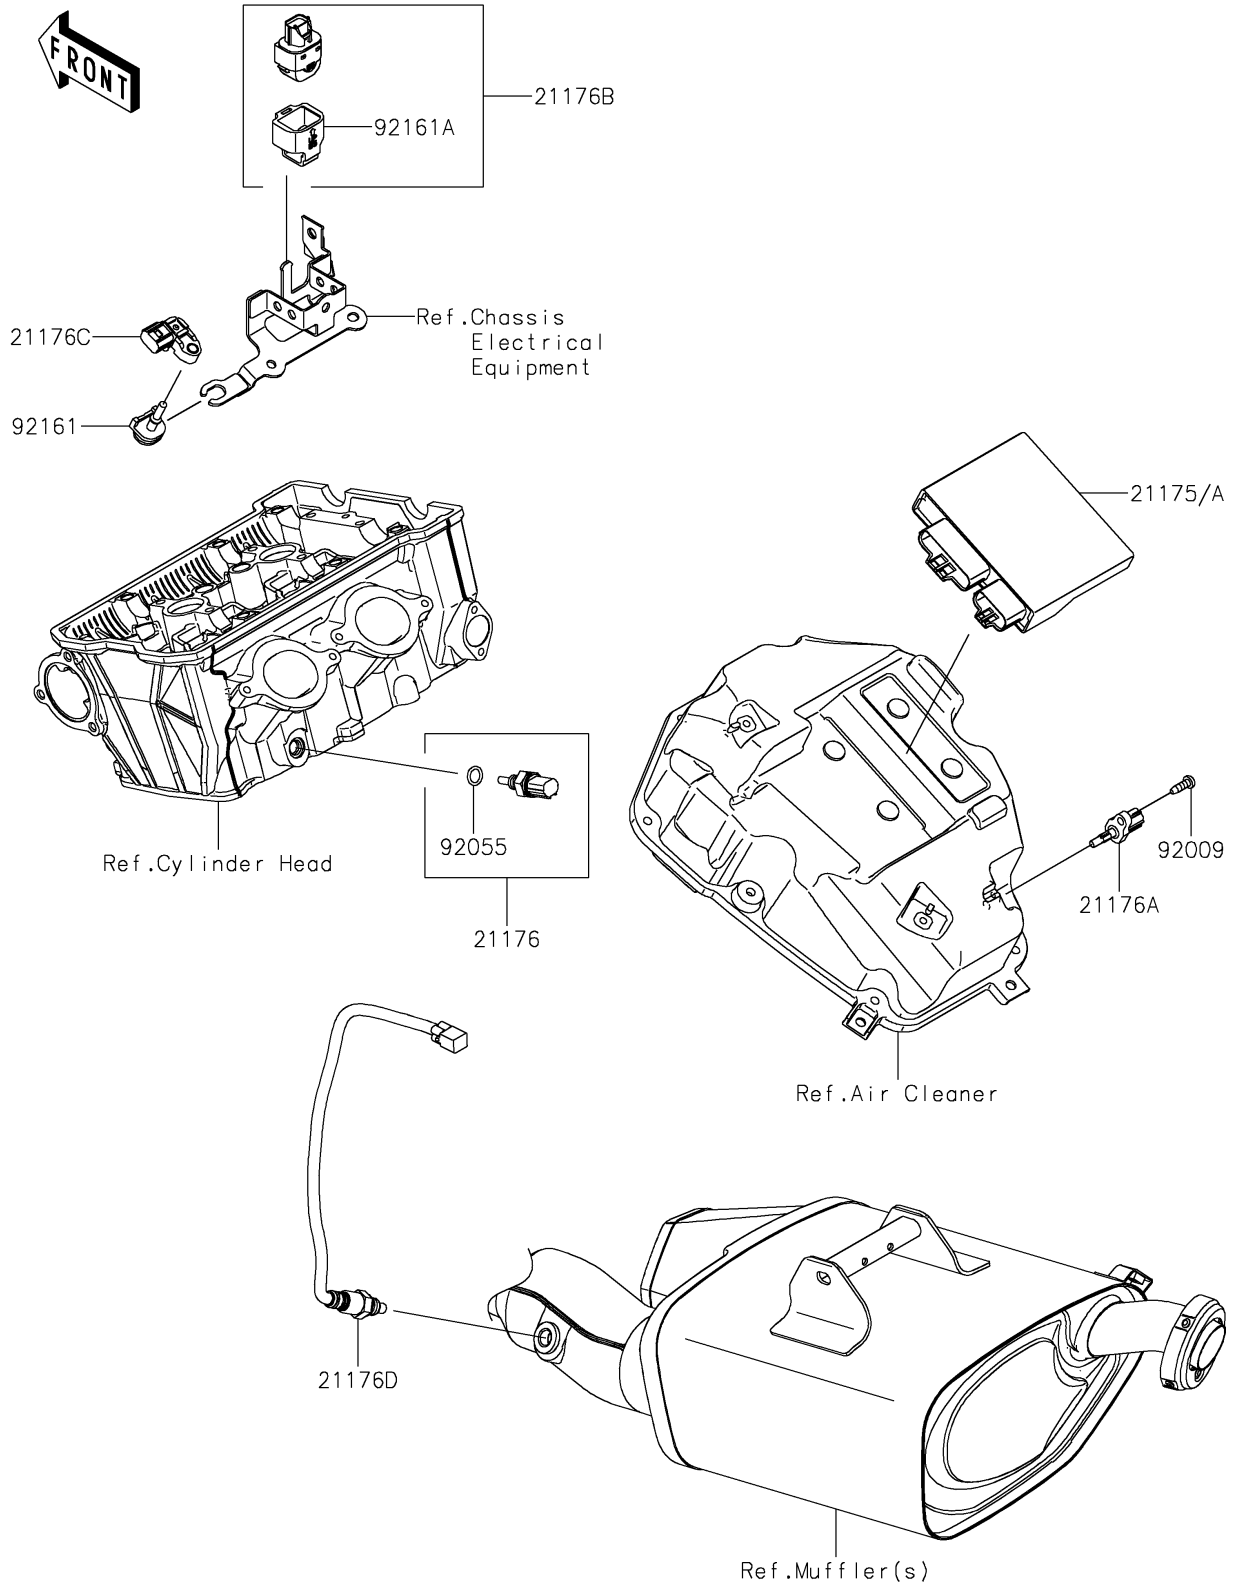

# 2021 Z650 PARTS DIAGRAM

## Fuel Injection

E1530

## 2021 Z650 PARTS LIST

### Fuel Injection

ITEM NAME	PART NUMBER	QUANTITY
SENSOR,WATER TEMP (Ref # 21176)	21176-0009	1
SENSOR,AIR TEMPERATURE (Ref # 21176A)	21176-0048	1
SENSOR,VEHICLE-DOWN (Ref # 21176B)	21176-0704	1
SENSOR,PRESSURE (Ref # 21176C)	21176-0906	1
SENSOR,OXYGEN (Ref # 21176D)	21176-0968	1
SCREW,TAPPING,5X16 (Ref # 92009)	92009-1984	1
RING-O,9.5X1.9 (Ref # 92055)	92055-0016	1
DAMPER (Ref # 92161)	92161-0673	1
DAMPER (Ref # 92161A)	92161-0951	1