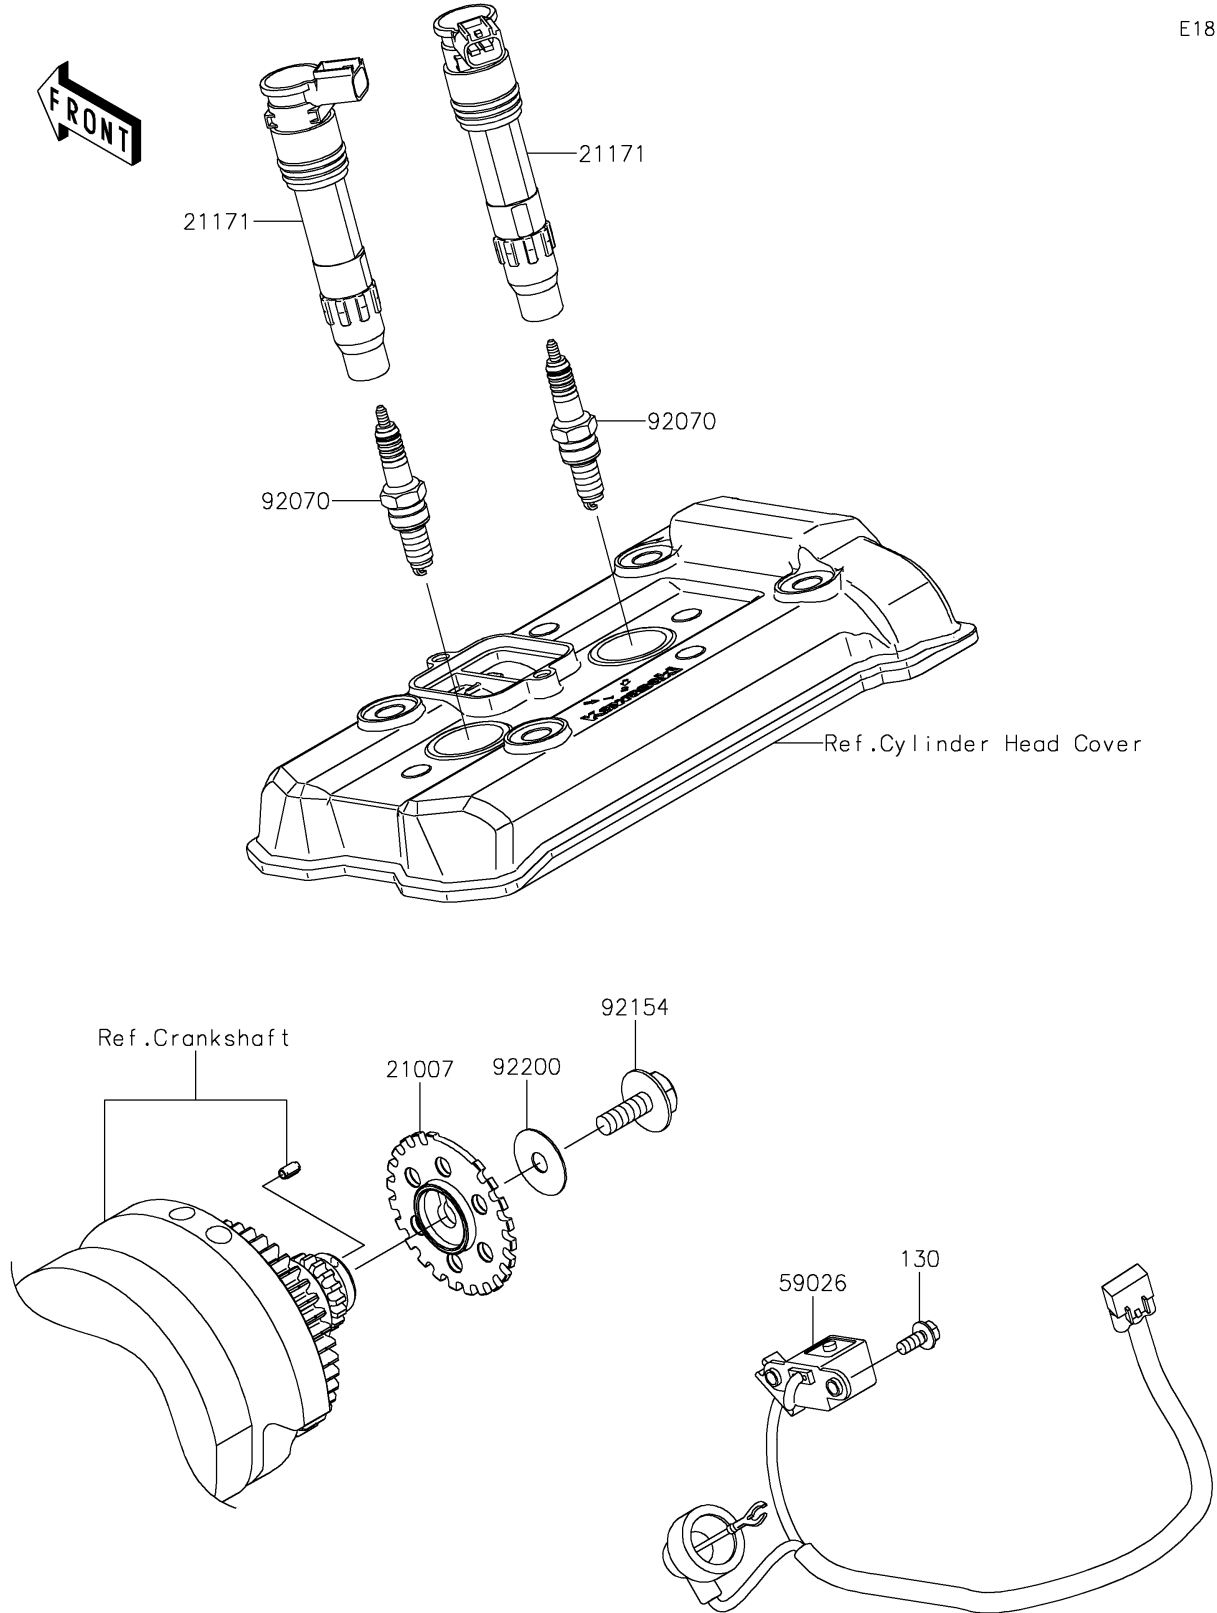

2021 Z650 PARTS DIAGRAM

Ignition System

E1830

2021 Z650 PARTS LIST

Ignition System

| ITEM NAME | PART NUMBER | QUANTITY |
|--------------------------------------|-------------|----------|
| BOLT-FLANGED,5X12 (Ref # 130) | 130BA0512 | 2 |
| ROTOR,PULSING (Ref # 21007) | 21007-0053 | 1 |
| COIL-ASSY-IGNITION (Ref # 21171) | 21171-0033 | 2 |
| COIL-PULSING (Ref # 59026) | 59026-0045 | 1 |
| PLUG-SPARK,CR9EIA(NGK) (Ref # 92070) | 92070-0014 | 2 |
| BOLT,FLANGED,8X23 (Ref # 92154) | 92154-0187 | 1 |
| WASHER,8.5X28X0.8 (Ref # 92200) | 92200-0274 | 1 |