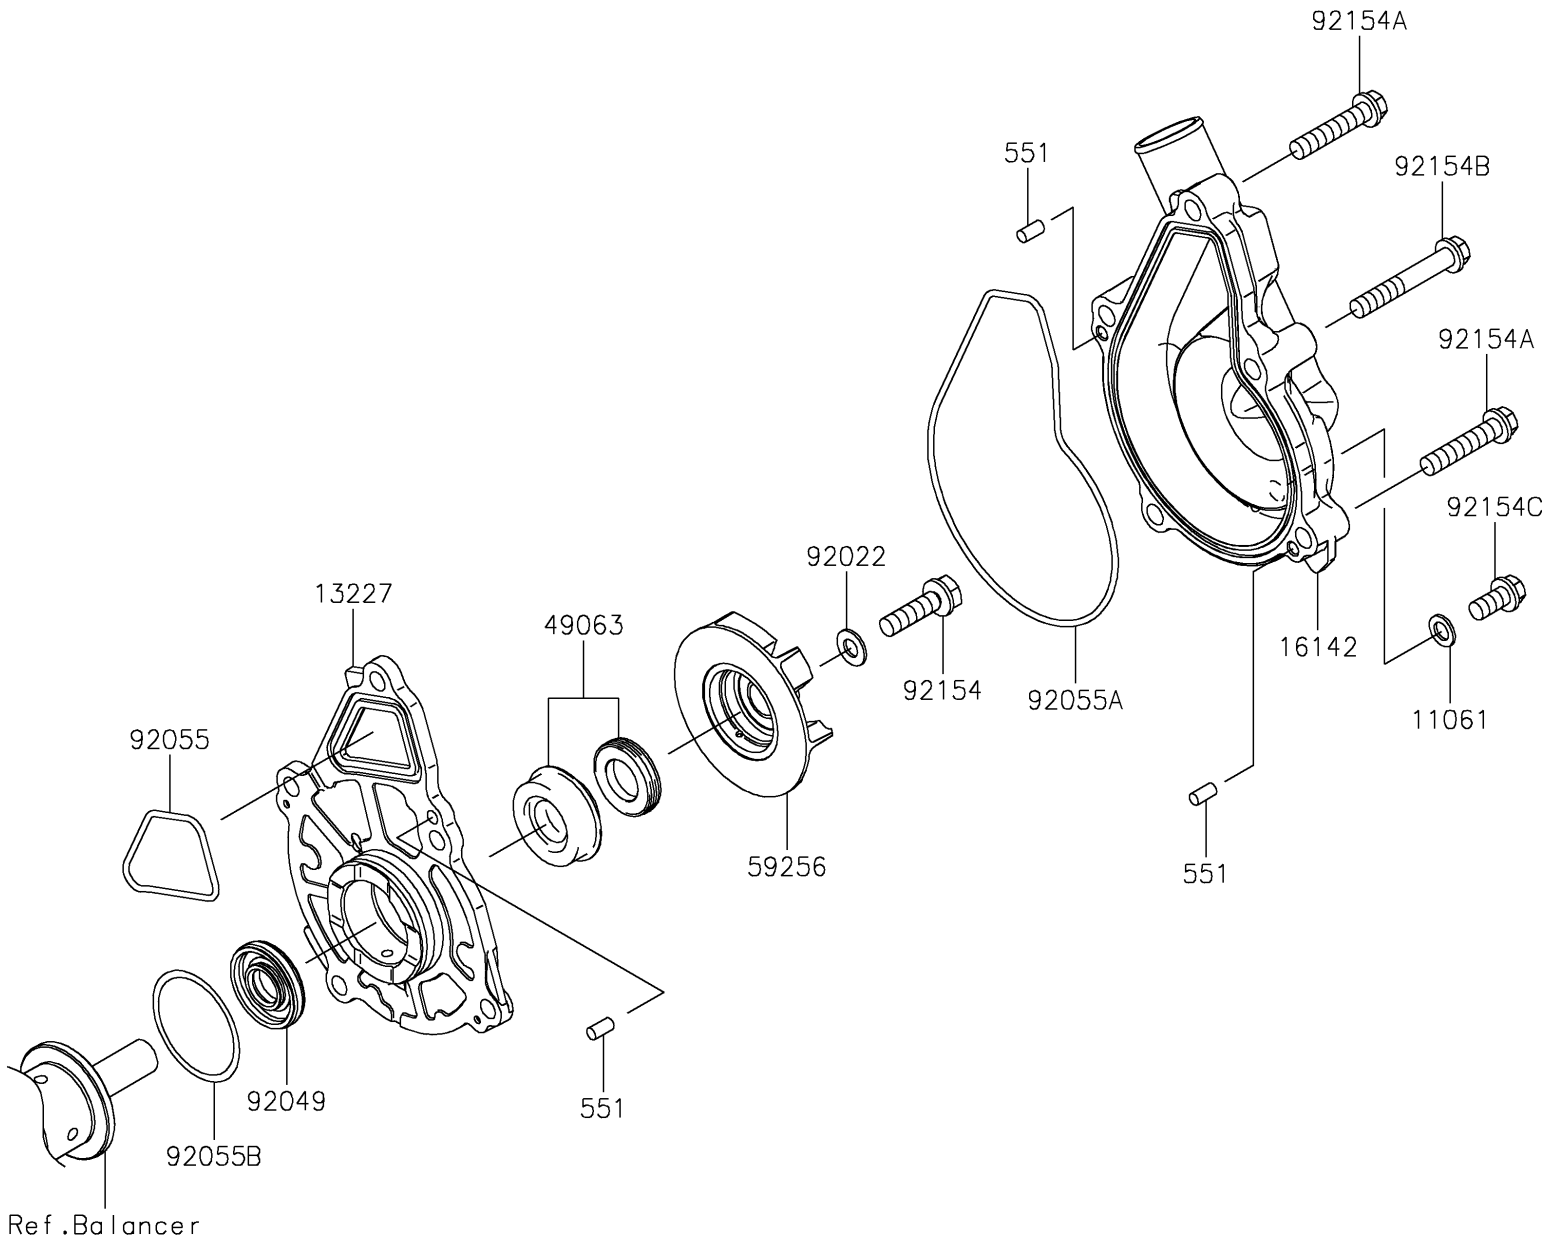

2021 Z650 PARTS DIAGRAM

Water Pump

E3031

2021 Z650 PARTS LIST

Water Pump

ITEM NAME	PART NUMBER	QUANTITY
GASKET (Ref # 11061)	11061-0107	1
HOUSING (Ref # 13227)	13227-0038	1
COVER-PUMP (Ref # 16142)	16142-0741	1
SEAL-MECHANICAL,WATER (Ref # 49063)	49063-1055	1
PIN-DOWEL,4X8 (Ref # 551)	551A0408	3
IMPELLER (Ref # 59256)	59256-0009	1
WASHER,6.1X12X1 (Ref # 92022)	92022-077	1
SEAL-OIL,12X28.55X5 (Ref # 92049)	92049-0791	1
RING-O,CASE-HOUSING (Ref # 92055)	92055-0082	1
RING-O,HOUSING-PUMP COVER (Ref # 92055A)	92055-0083	1
RING-O,33.2MM (Ref # 92055B)	92055-1155	1
BOLT,FLANGED,6X22 (Ref # 92154)	92154-1069	1
BOLT,FLANGED,6X30 (Ref # 92154A)	92154-1773	2
BOLT,FLANGED,6X40 (Ref # 92154B)	92154-1774	3
BOLT,FLANGED,6X12 (Ref # 92154C)	92154-1777	1