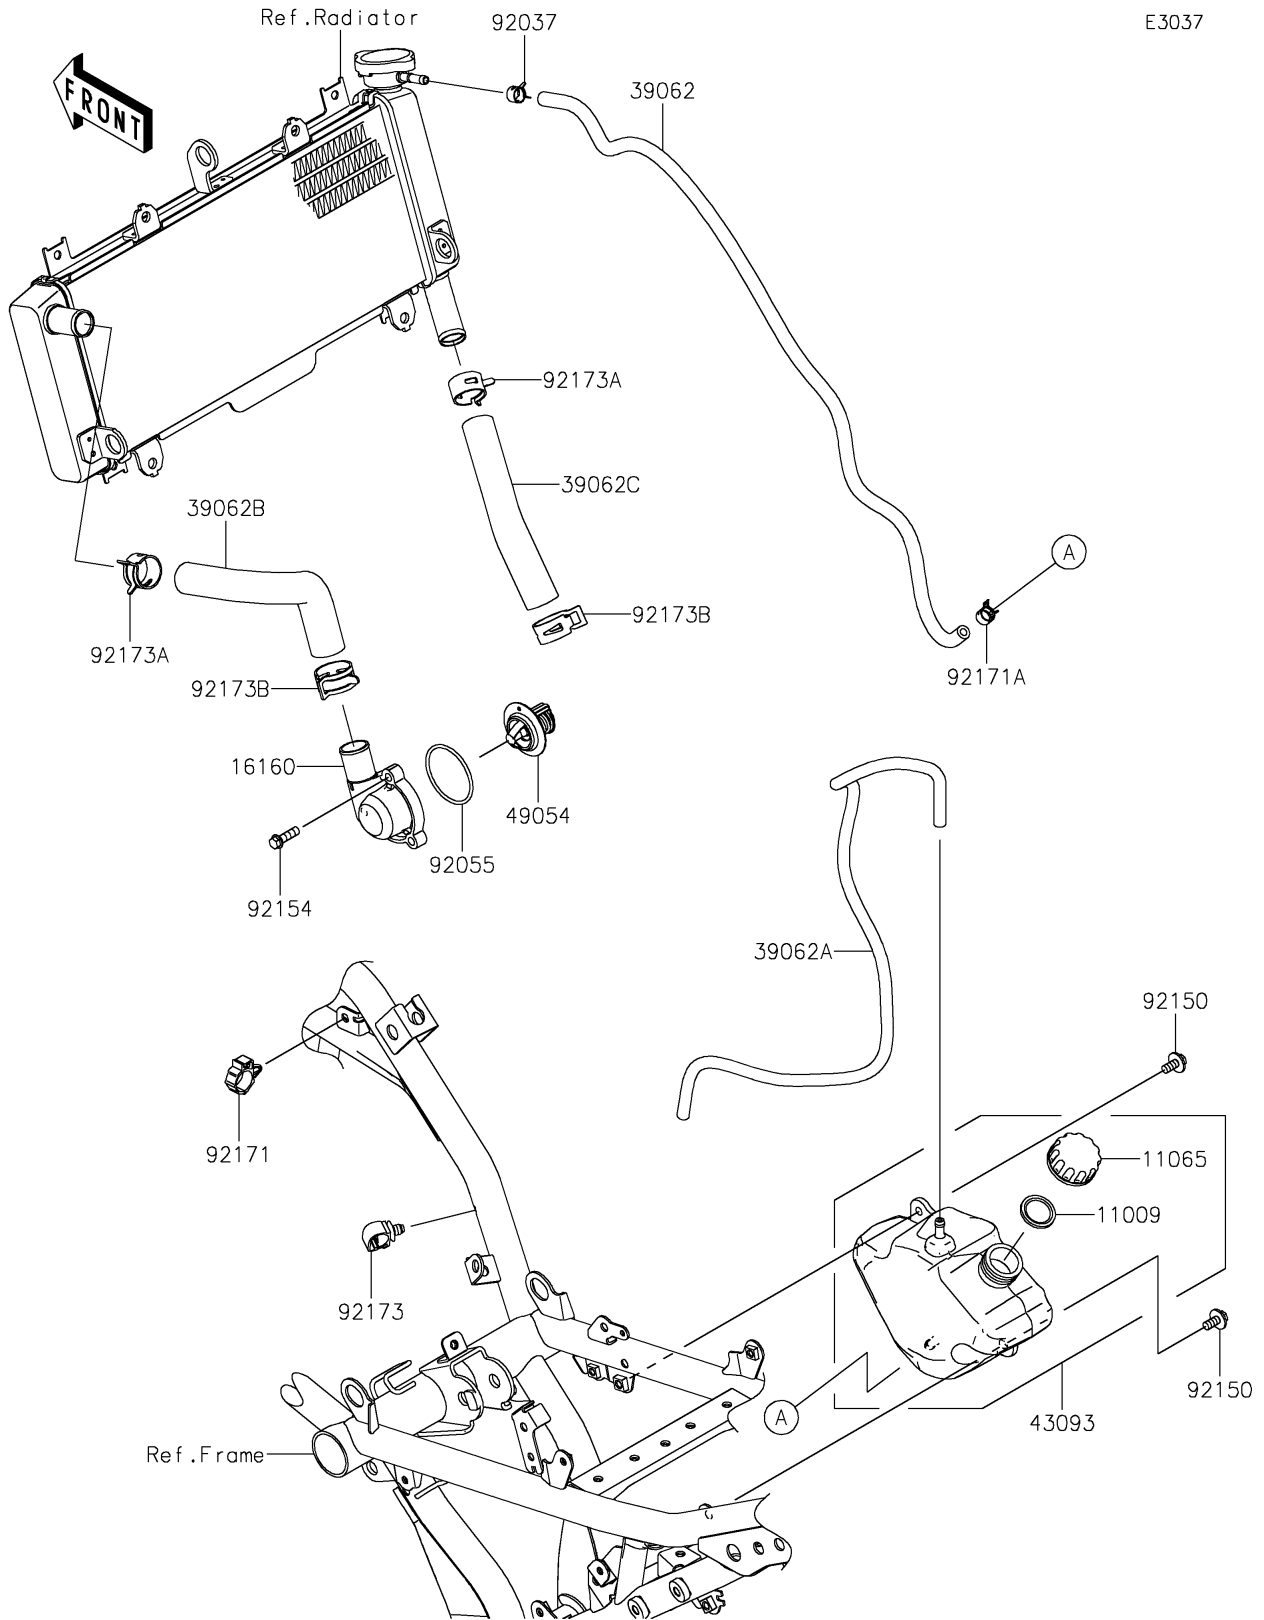

2021 Z650 PARTS DIAGRAM

Water Pipe

E3037

2021 Z650 PARTS LIST

Water Pipe

ITEM NAME	PART NUMBER	QUANTITY
GASKET,RESERVOIR TANK CAP (Ref # 11009)	11009-1145	1
CAP (Ref # 11065)	11065-0962	1
BODY,THERMOSTAT (Ref # 16160)	16160-0830	1
HOSE-COOLING,RADI.-RESERVOIR (Ref # 39062)	39062-0745	1
HOSE-COOLING,BREATHER (Ref # 39062A)	39062-0746	1
HOSE-COOLING,HEAD-RADIATOR (Ref # 39062B)	39062-0747	1
HOSE-COOLING,RADIATOR-PUMP (Ref # 39062C)	39062-0748	1
RESERVOIR-ASSY-TANK (Ref # 43093)	43093-0003	1
THERMOSTAT (Ref # 49054)	49054-0001	1
CLAMP (Ref # 92037)	92037-2113	1
RING-O,46.7X2.4 (Ref # 92055)	92055-0992	1
BOLT,6X14 (Ref # 92150)	92150-1340	2
BOLT,FLANGED,6X20 (Ref # 92154)	92154-1778	3
CLAMP,BRAKE HOSE (Ref # 92171)	92171-0316	1
CLAMP,10.5X8X0.7 (Ref # 92171A)	92171-1992	1
CLAMP,12MM DIA. (Ref # 92173)	92173-0736	1
CLAMP (Ref # 92173A)	92173-1567	2
CLAMP (Ref # 92173B)	92173-1688	2