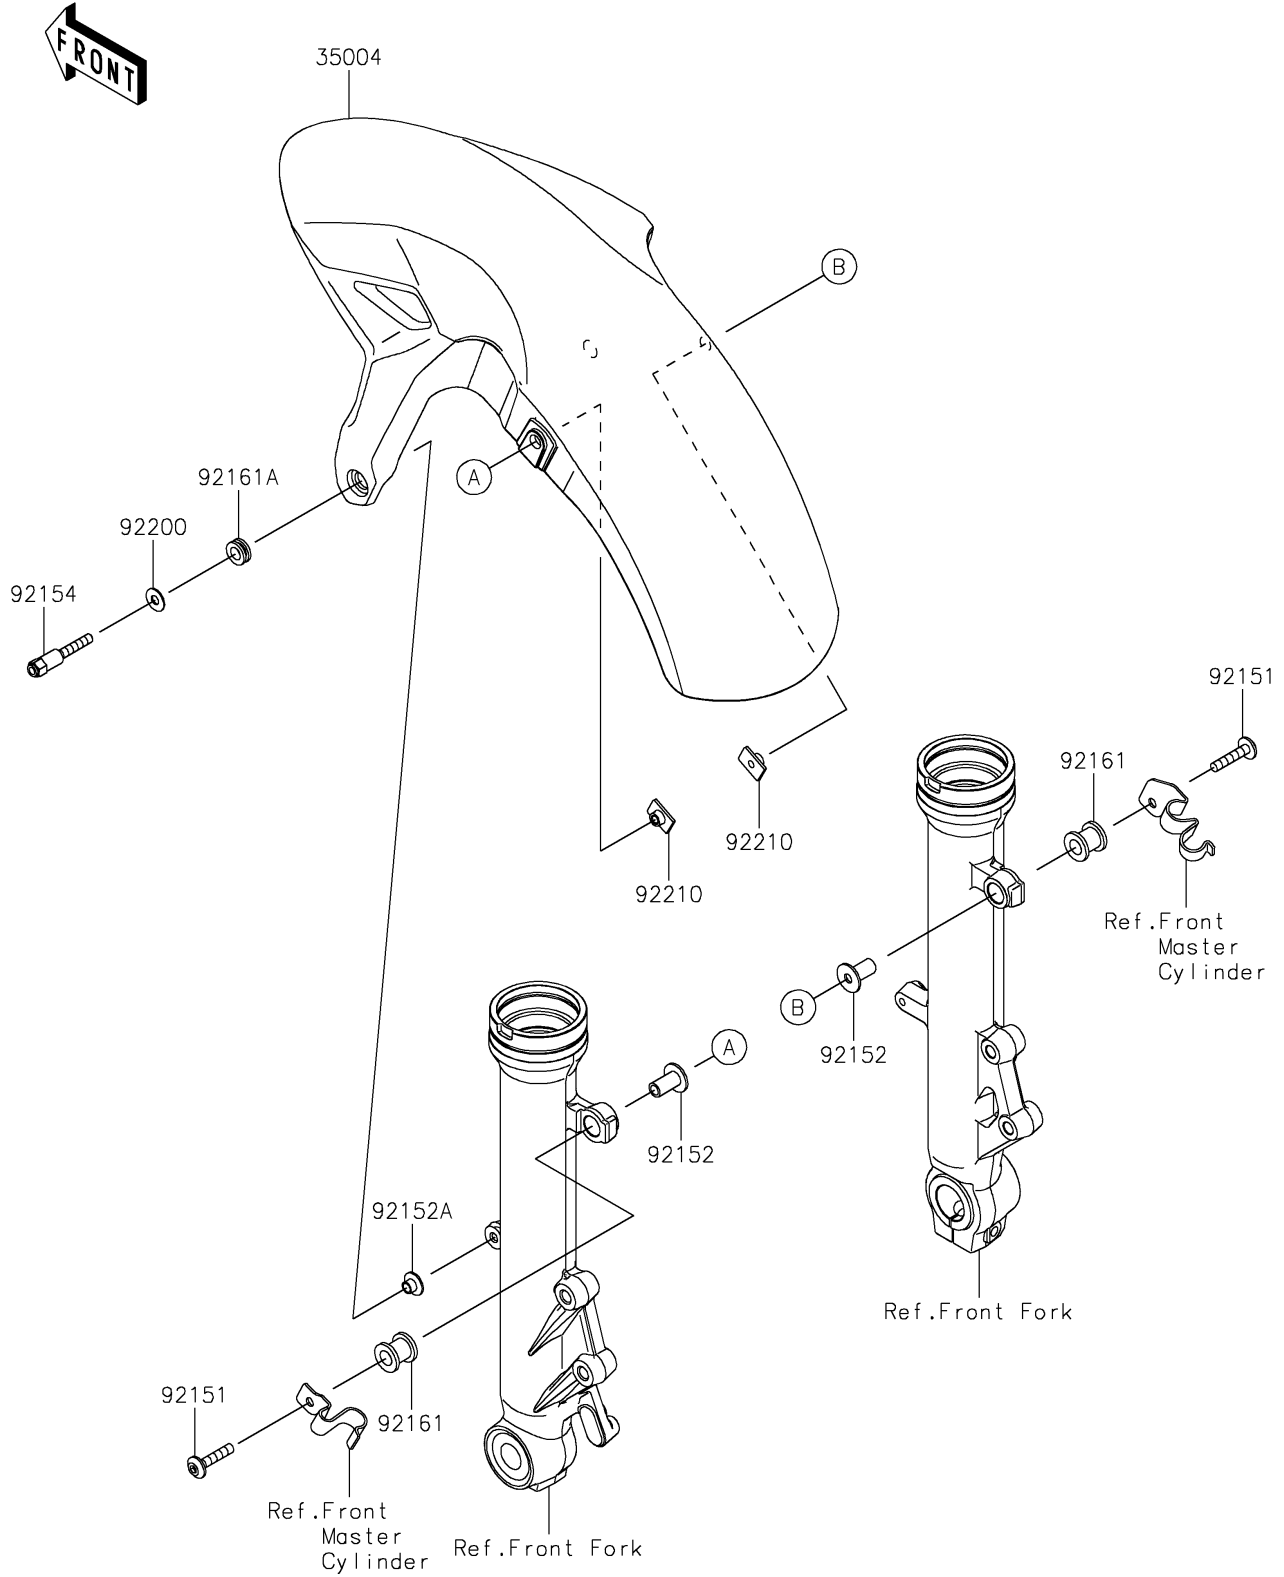

2021 Z650 PARTS DIAGRAM

Front Fender(s)

F2171

2021 Z650 PARTS LIST

Front Fender(s)

ITEM NAME	PART NUMBER	QUANTITY
FENDER-FRONT,M.F.S.BLACK (Ref # 35004)	35004-0358-739	1
BOLT,SOCKET,6X30 (Ref # 92151)	92151-1605	2
COLLAR,6.5X10X20.5 (Ref # 92152)	92152-1570	2
COLLAR,6.3X8.3X7.2 (Ref # 92152A)	92152-1602	2
BOLT (Ref # 92154)	92154-0324	2
DAMPER,10X20X18.9 (Ref # 92161)	92161-1406	2
DAMPER,8.3X16X6.4 (Ref # 92161A)	92161-1848	2
WASHER,6.5X16X1.0 (Ref # 92200)	92200-0796	2
NUT,PLATE,6MM (Ref # 92210)	92210-1352	2