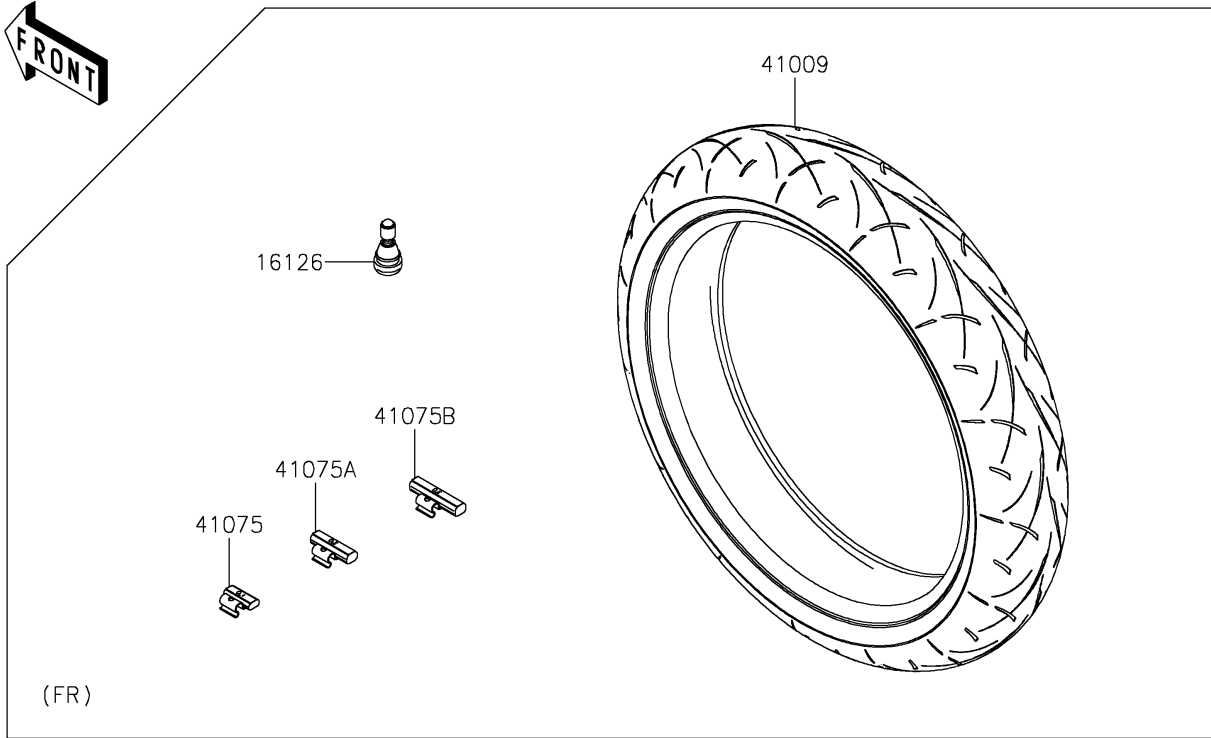

2021 Z650 PARTS DIAGRAM

Tires

F2210

2021 Z650 PARTS LIST

Tires

ITEM NAME	PART NUMBER	QUANTITY
VALVE,TIRE (Ref # 16126)	16126-1140	2
TIRE,FR,120/70ZR17(58W) (Ref # 41009)	41009-0832	1
TIRE,RR,160/60ZR17(69W) (Ref # 41009A)	41009-0833	1
BALANCER-WHEEL,10G,SILVER (Ref # 41075)	41075-0007	AR
BALANCER-WHEEL,20G,SILVER (Ref # 41075A)	41075-0008	AR
BALANCER-WHEEL,30G,SILVER (Ref # 41075B)	41075-0009	AR