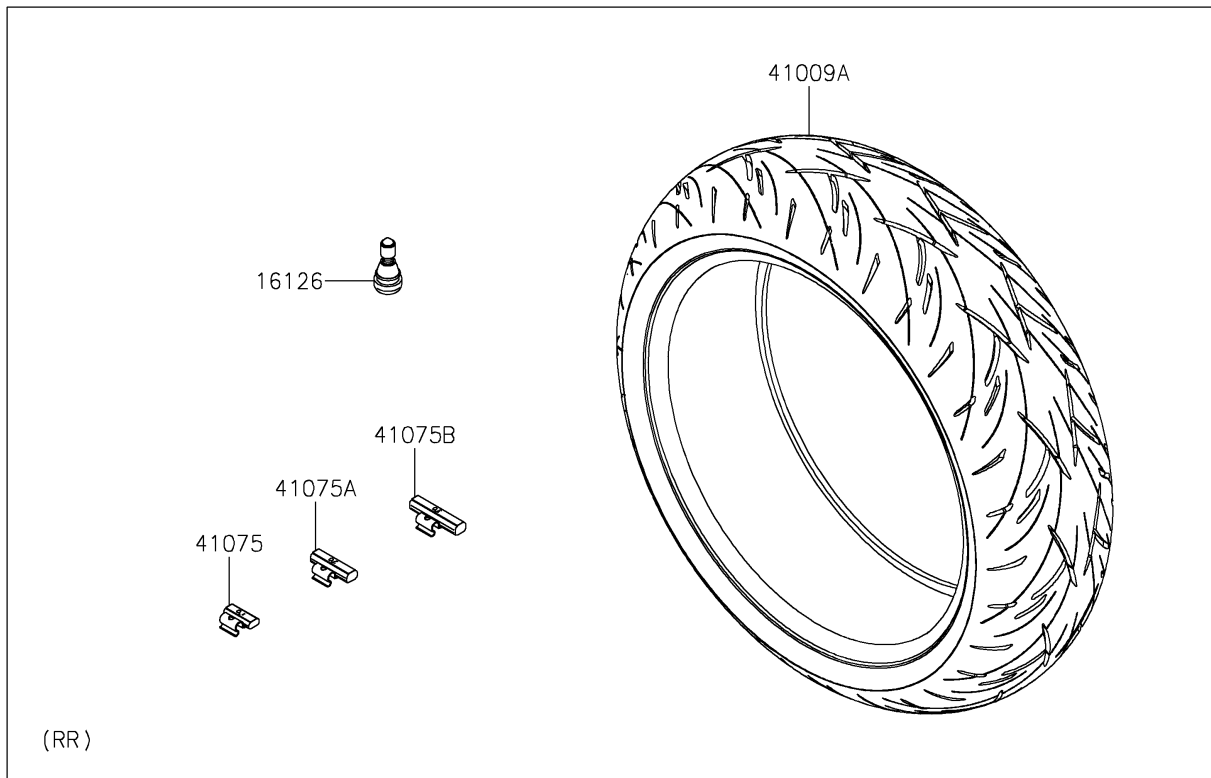

2021 Z650 PARTS DIAGRAM

Tires

F2210

2021 Z650 PARTS LIST

Tires

ITEM NAME	PART NUMBER	QUANTITY
VALVE,TIRE (Ref # 16126)	16126-1140	2
TIRE,FR,120/70ZR17(58W) (Ref # 41009)	41009-0832	1
TIRE,RR,160/60ZR17(69W) (Ref # 41009A)	41009-0833	1
BALANCER-WHEEL,10G,SILVER (Ref # 41075)	41075-0007	AR
BALANCER-WHEEL,20G,SILVER (Ref # 41075A)	41075-0008	AR
BALANCER-WHEEL,30G,SILVER (Ref # 41075B)	41075-0009	AR