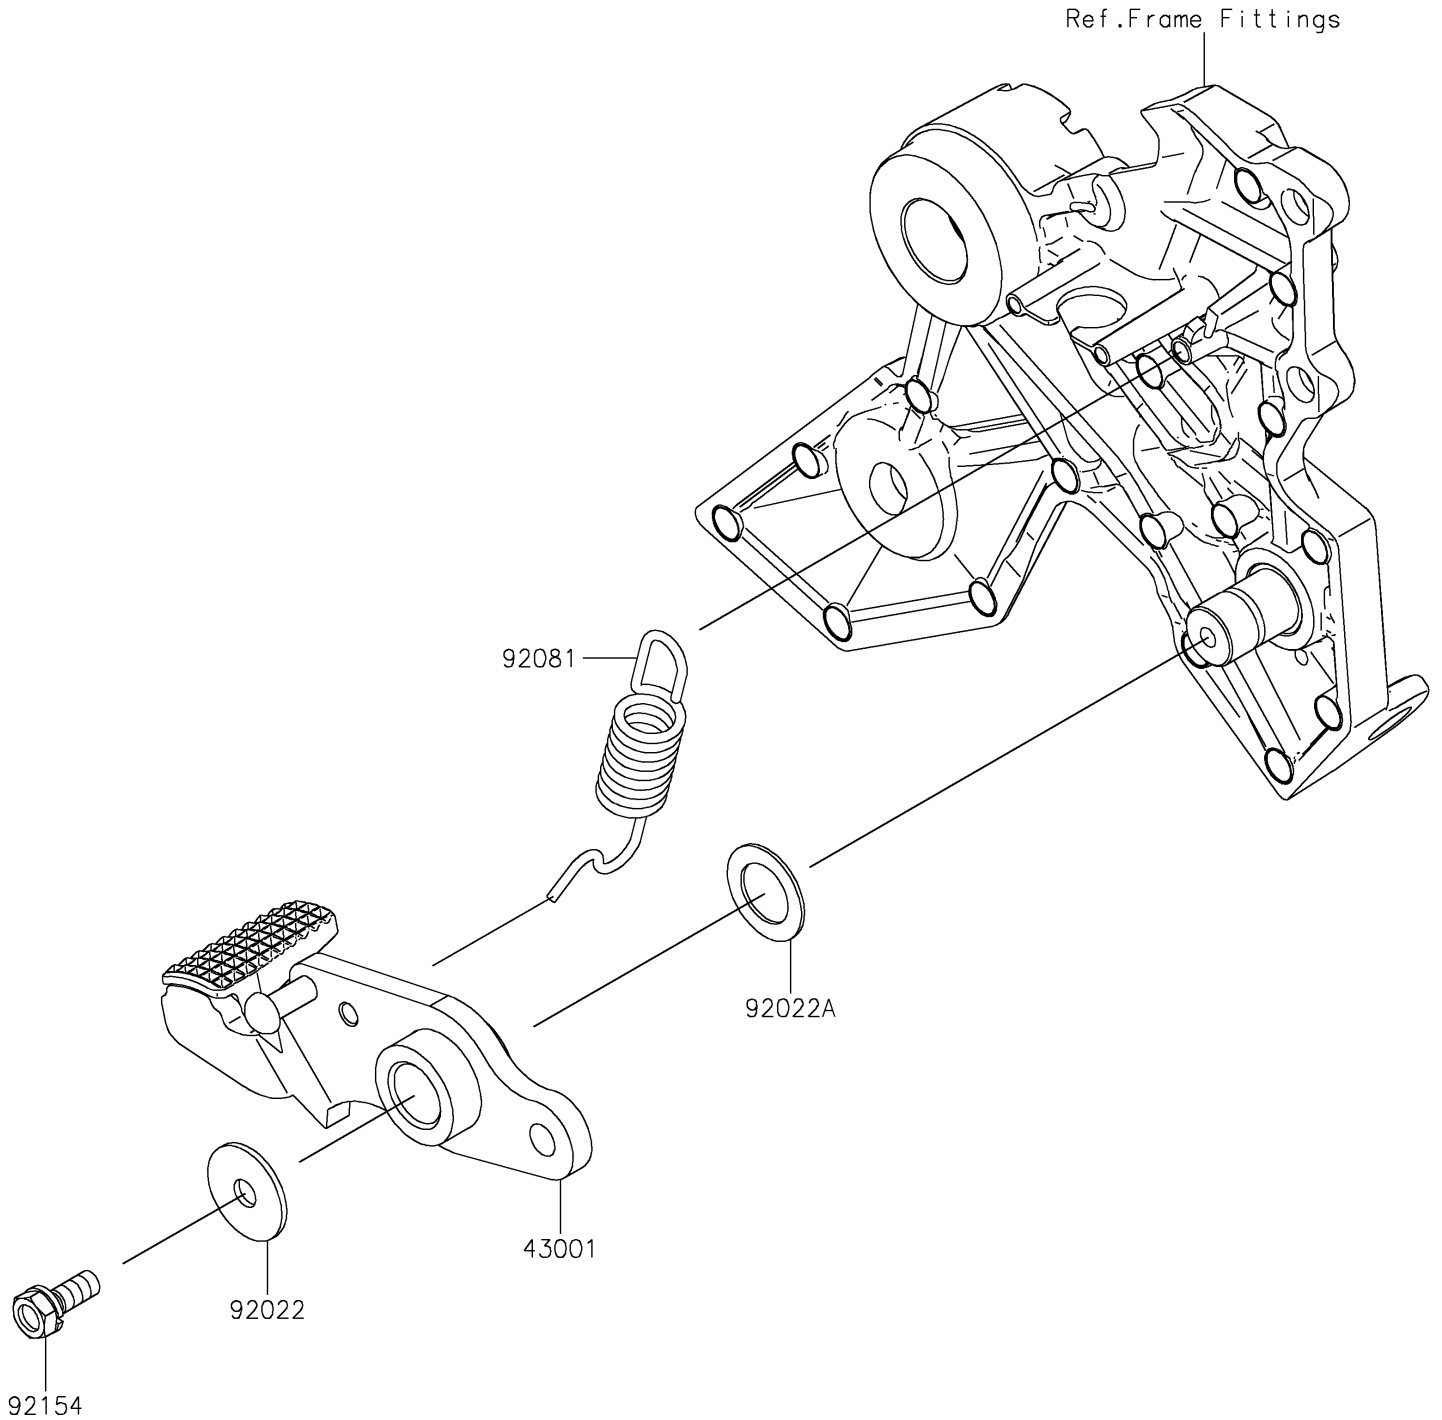

# 2021 Z650 PARTS DIAGRAM

Brake Pedal/Torque Link

F2260

## 2021 Z650 PARTS LIST

### Brake Pedal/Torque Link

ITEM NAME	PART NUMBER	QUANTITY
LEVER-BRAKE,PEDAL (Ref # 43001)	43001-0748	1
WASHER,7X24X1.6 (Ref # 92022)	92022-228	1
WASHER,15.3X24X1 (Ref # 92022A)	92022-326	1
SPRING,BRAKE PEDAL (Ref # 92081)	92081-1833	1
BOLT,UPSET-WS,6X16 (Ref # 92154)	92154-0935	1