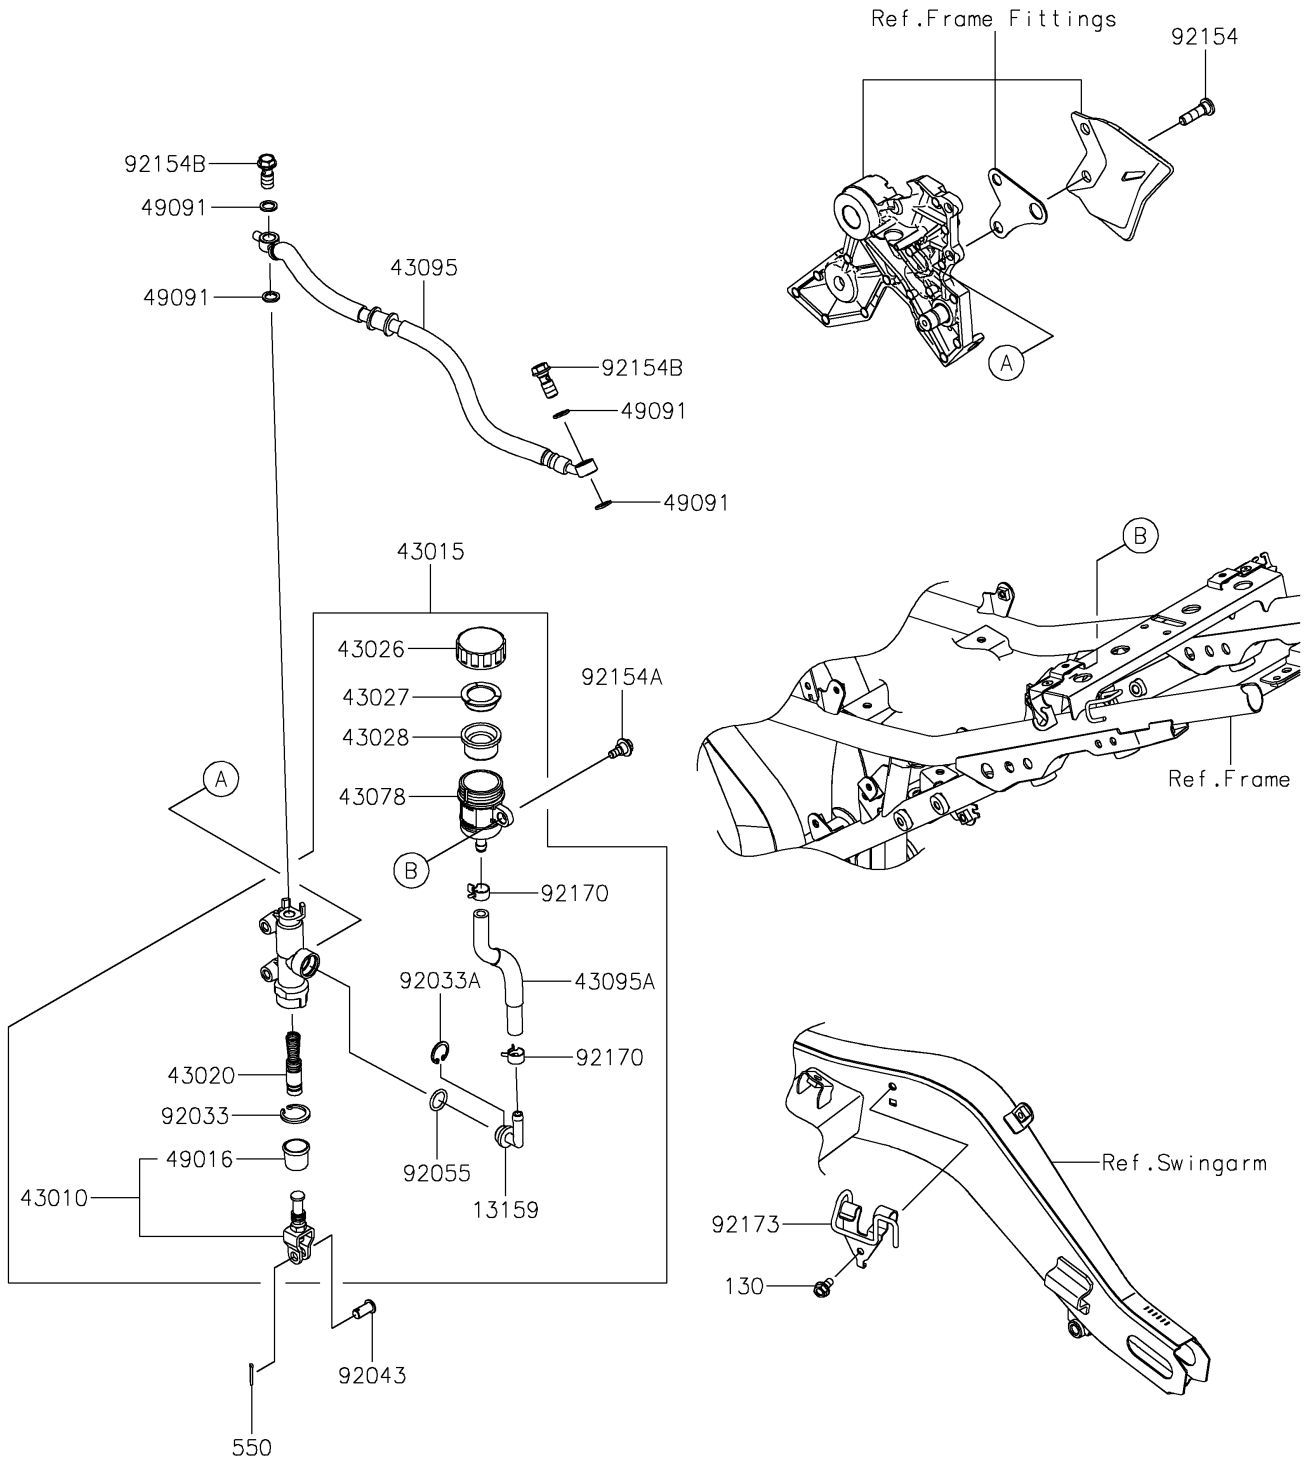

# 2021 Z650 PARTS DIAGRAM

## Rear Master Cylinder

F2293

## 2021 Z650 PARTS LIST

### Rear Master Cylinder

ITEM NAME	PART NUMBER	QUANTITY
BOLT-FLANGED,6X12 (Ref # 130)	130BA0612	1
CONNECTOR (Ref # 13159)	13159-1056	1
ROD-ASSY-BRAKE (Ref # 43010)	43010-0020	1
CYLINDER-ASSY-MASTER,RR (Ref # 43015)	43015-0754	1
PISTON-COMP-BRAKE (Ref # 43020)	43020-1094	1
CAP-BRAKE (Ref # 43026)	43026-0009	1
PLATE-DIAPHRAGM (Ref # 43027)	43027-1053	1
DIAPHRAGM (Ref # 43028)	43028-1065	1
RESERVOIR (Ref # 43078)	43078-0060	1
HOSE-BRAKE,RR,436MM (Ref # 43095)	43095-0965	1
HOSE-BRAKE,RR M/CYL. (Ref # 43095A)	43095-0969	1
COVER-SEAL,BRAKE PISTON (Ref # 49016)	49016-1103	1
WASHER-SEAL,10.1X14.5X1.5 (Ref # 49091)	49091-0001	4
PIN-COTTER,2.0X15 (Ref # 550)	550AA2015	1
RING-SNAP,20.9X24.6X1.2 (Ref # 92033)	92033-0079	1
RING-SNAP,20.5MM (Ref # 92033A)	92033-1186	1
PIN (Ref # 92043)	92043-0182	1
RING-O,14.8X2.4 (Ref # 92055)	92055-0741	1
BOLT,SOCKET,8X30 (Ref # 92154)	92154-0843	2
BOLT (Ref # 92154A)	92154-0929	1
BOLT,OIL,L=23 (Ref # 92154B)	92154-4239	2
CLAMP,HOSE (Ref # 92170)	92170-1091	2
CLAMP (Ref # 92173)	92173-2291	1