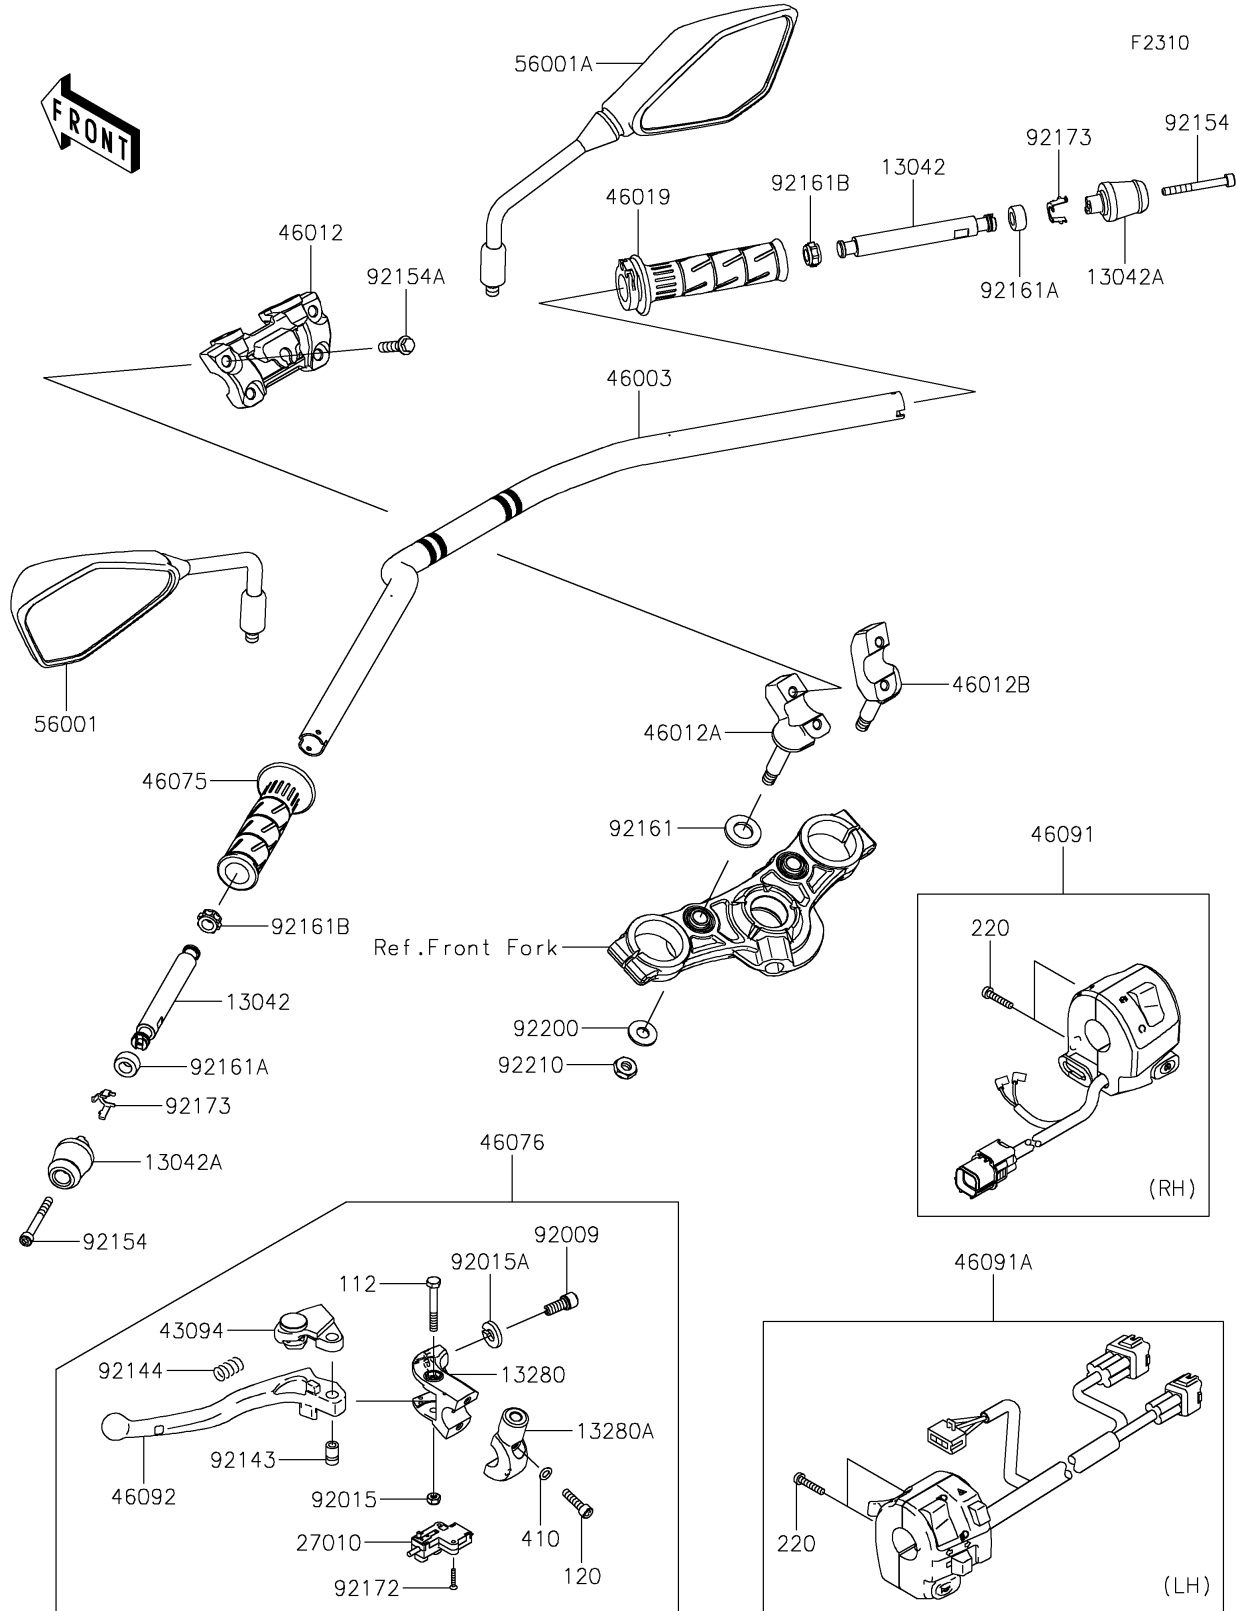

2021 Z650 PARTS DIAGRAM

Handlebar

2021 Z650 PARTS LIST

Handlebar

ITEM NAME	PART NUMBER	QUANTITY
BOLT-UPSET,6X45 (Ref # 112)	112BB0645	1
BOLT-SOCKET,6X25 (Ref # 120)	120CB0625	2
WEIGHT,HANDLE,INNER (Ref # 13042)	13042-0797	2
WEIGHT,HANDLE,OUTER (Ref # 13042A)	13042-0798	2
HOLDER,CLUTCH LEVER (Ref # 13280)	13280-0306	1
HOLDER,CLUTCH LEVER (Ref # 13280A)	13280-0307	1
SCREW-PAN-CROS,5X25 (Ref # 220)	220AB0525	4
SWITCH,CLUTCH (Ref # 27010)	27010-0849	1
WASHER-PLAIN-SMALL,6MM (Ref # 410)	410AB0600	2
ADJUSTER (Ref # 43094)	43094-0009	1
HANDLE,F.S.BLACK (Ref # 46003)	46003-0671-18R	1
HOLDER-HANDLE,UPP,F.S.BLACK (Ref # 46012)	46012-0397-18R	1
HOLDER-HANDLE,LWR,LH,F.S.BLACK (Ref # 46012A)	46012-0409-18R	1
HOLDER-HANDLE,LWR,RH,F.S.BLACK (Ref # 46012B)	46012-0410-18R	1
GRIP-ASSY,THROTTLE (Ref # 46019)	46019-0060	1
GRIP,HANDLE,LH (Ref # 46075)	46075-0564	1
LEVER-ASSY-GRIP,CLUTCH (Ref # 46076)	46076-0165	1
HOUSING-ASSY-CONTROL,RH (Ref # 46091)	46091-0488	1
HOUSING-ASSY-CONTROL,LH (Ref # 46091A)	46091-0489	1
LEVER-GRIP,CLUTCH (Ref # 46092)	46092-0569	1
MIRROR-ASSY,LH (Ref # 56001)	56001-0336	1
MIRROR-ASSY,RH (Ref # 56001A)	56001-0337	1
SCREW,CABLE ADJUST,8MM,BLACK (Ref # 92009)	92009-1134	1
NUT,LOCK,6MM,BLACK (Ref # 92015)	92015-1191	1
NUT,CABLE ADJUST LOCK,8MM,BLK (Ref # 92015A)	92015-1197	1
COLLAR (Ref # 92143)	92143-1379	1
SPRING (Ref # 92144)	92144-1467	1
BOLT,SOCKET,6X55 (Ref # 92154)	92154-1299	2
BOLT,FLANGED,8X30 (Ref # 92154A)	92154-2655	4

2021 Z650 PARTS LIST

Handlebar

ITEM NAME	PART NUMBER	QUANTITY
DAMPER (Ref # 92161)	92161-0037	2
DAMPER,10X20X10 (Ref # 92161A)	92161-1850	2
DAMPER,10X16X10,INNER (Ref # 92161B)	92161-1930	2
SCREW,3X16 (Ref # 92172)	92172-0183	2
CLAMP,WEIGHT (Ref # 92173)	92173-2293	2
WASHER,10.5X24X2 (Ref # 92200)	92200-1844	2
NUT,LOCK,10MM (Ref # 92210)	92210-0784	2