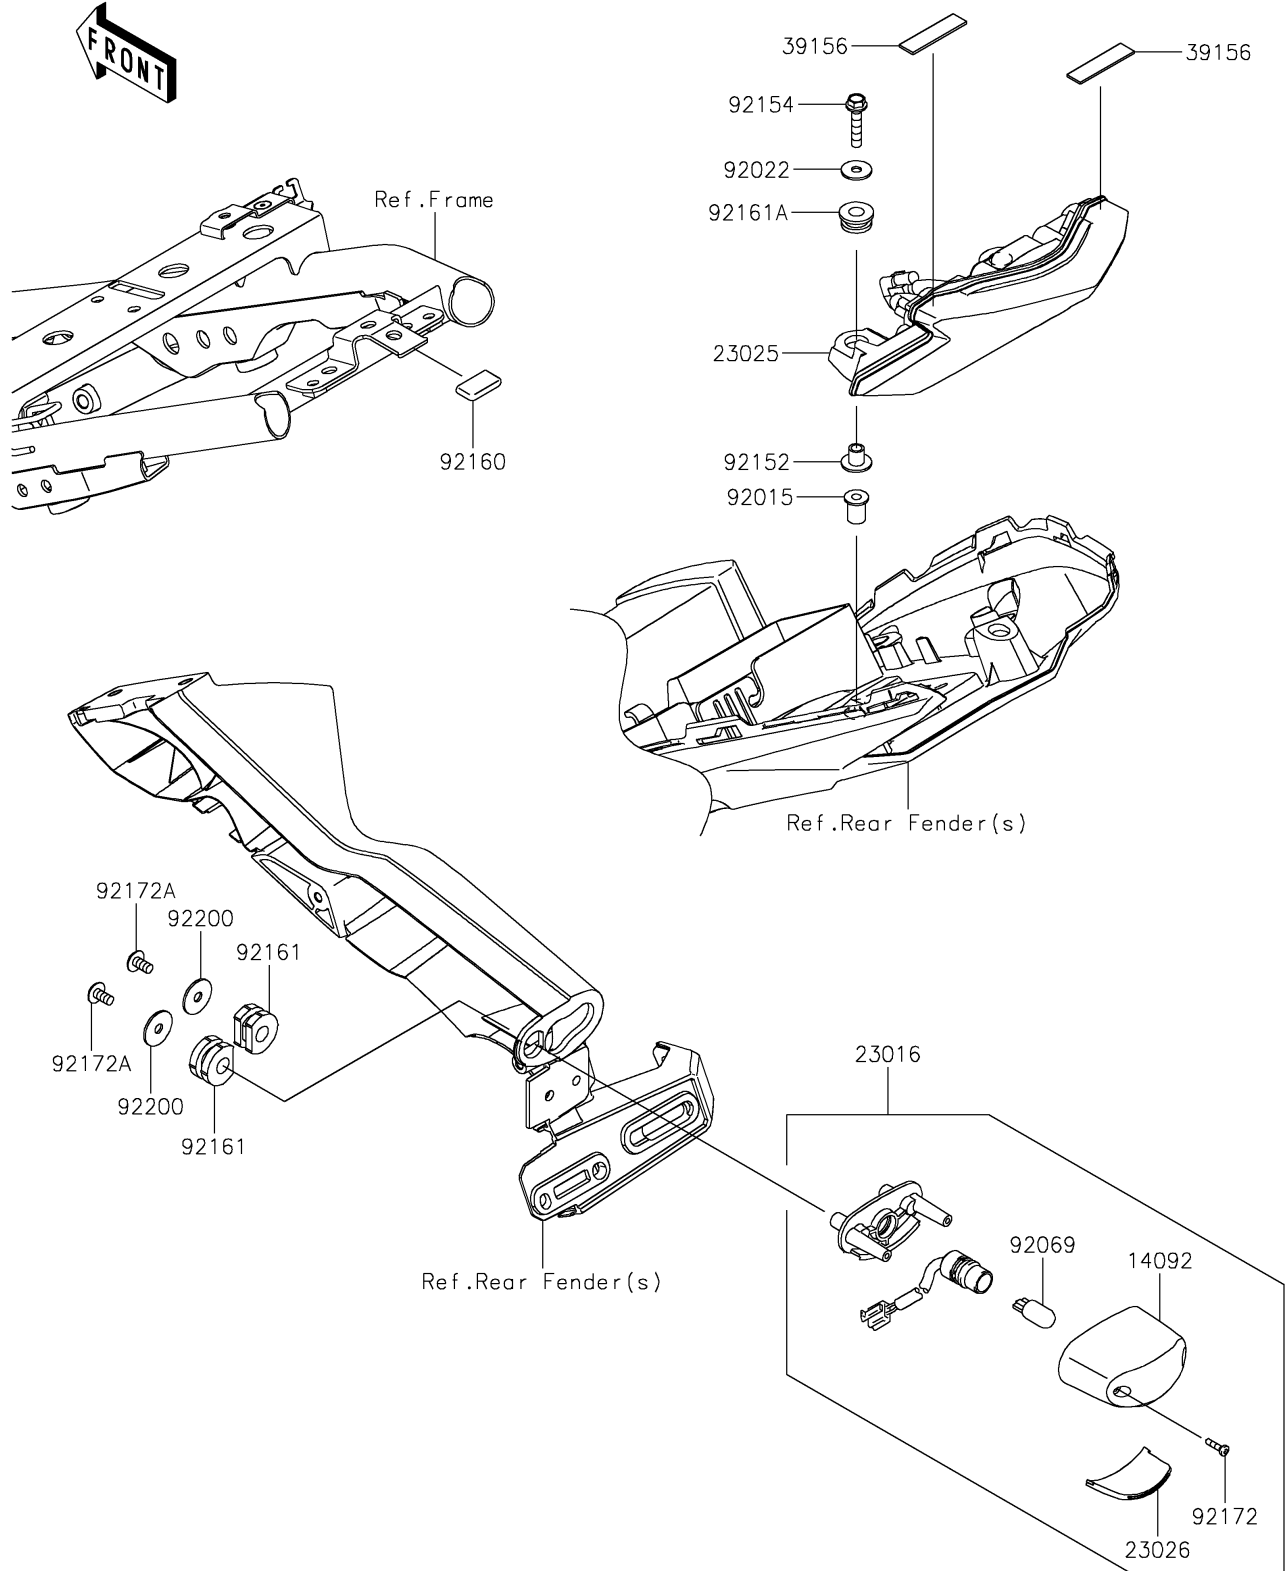

# 2021 Z650 PARTS DIAGRAM

Taillight(s)

F2720

## 2021 Z650 PARTS LIST

### Taillight(s)

ITEM NAME	PART NUMBER	QUANTITY
COVER,LICENSE LAMP (Ref # 14092)	14092-0001	1
LAMP-ASSY,LICENSE (Ref # 23016)	23016-0656	1
LAMP-TAIL (Ref # 23025)	23025-0361	1
LENS,LICENCE LAMP (Ref # 23026)	23026-0035	1
PAD,40X10X1 (Ref # 39156)	39156-2595	2
NUT,WELL,5MM (Ref # 92015)	92015-1757	2
WASHER,5.2X16X1.2 (Ref # 92022)	92022-263	2
BULB,12V 5W (Ref # 92069)	92069-1016	1
COLLAR (Ref # 92152)	92152-1592	2
BOLT,FLANGED,5X25 (Ref # 92154)	92154-0846	2
DAMPER (Ref # 92160)	92160-1190	1
DAMPER (Ref # 92161)	92161-0776	2
DAMPER,8X18X8.1 (Ref # 92161A)	92161-1369	2
SCREW,TAPPING,2.9X13 (Ref # 92172)	92172-0343	2
SCREW,TAPPING,5X16 (Ref # 92172A)	92172-0427	2
WASHER,5.5X20X1.2 (Ref # 92200)	92200-0284	2