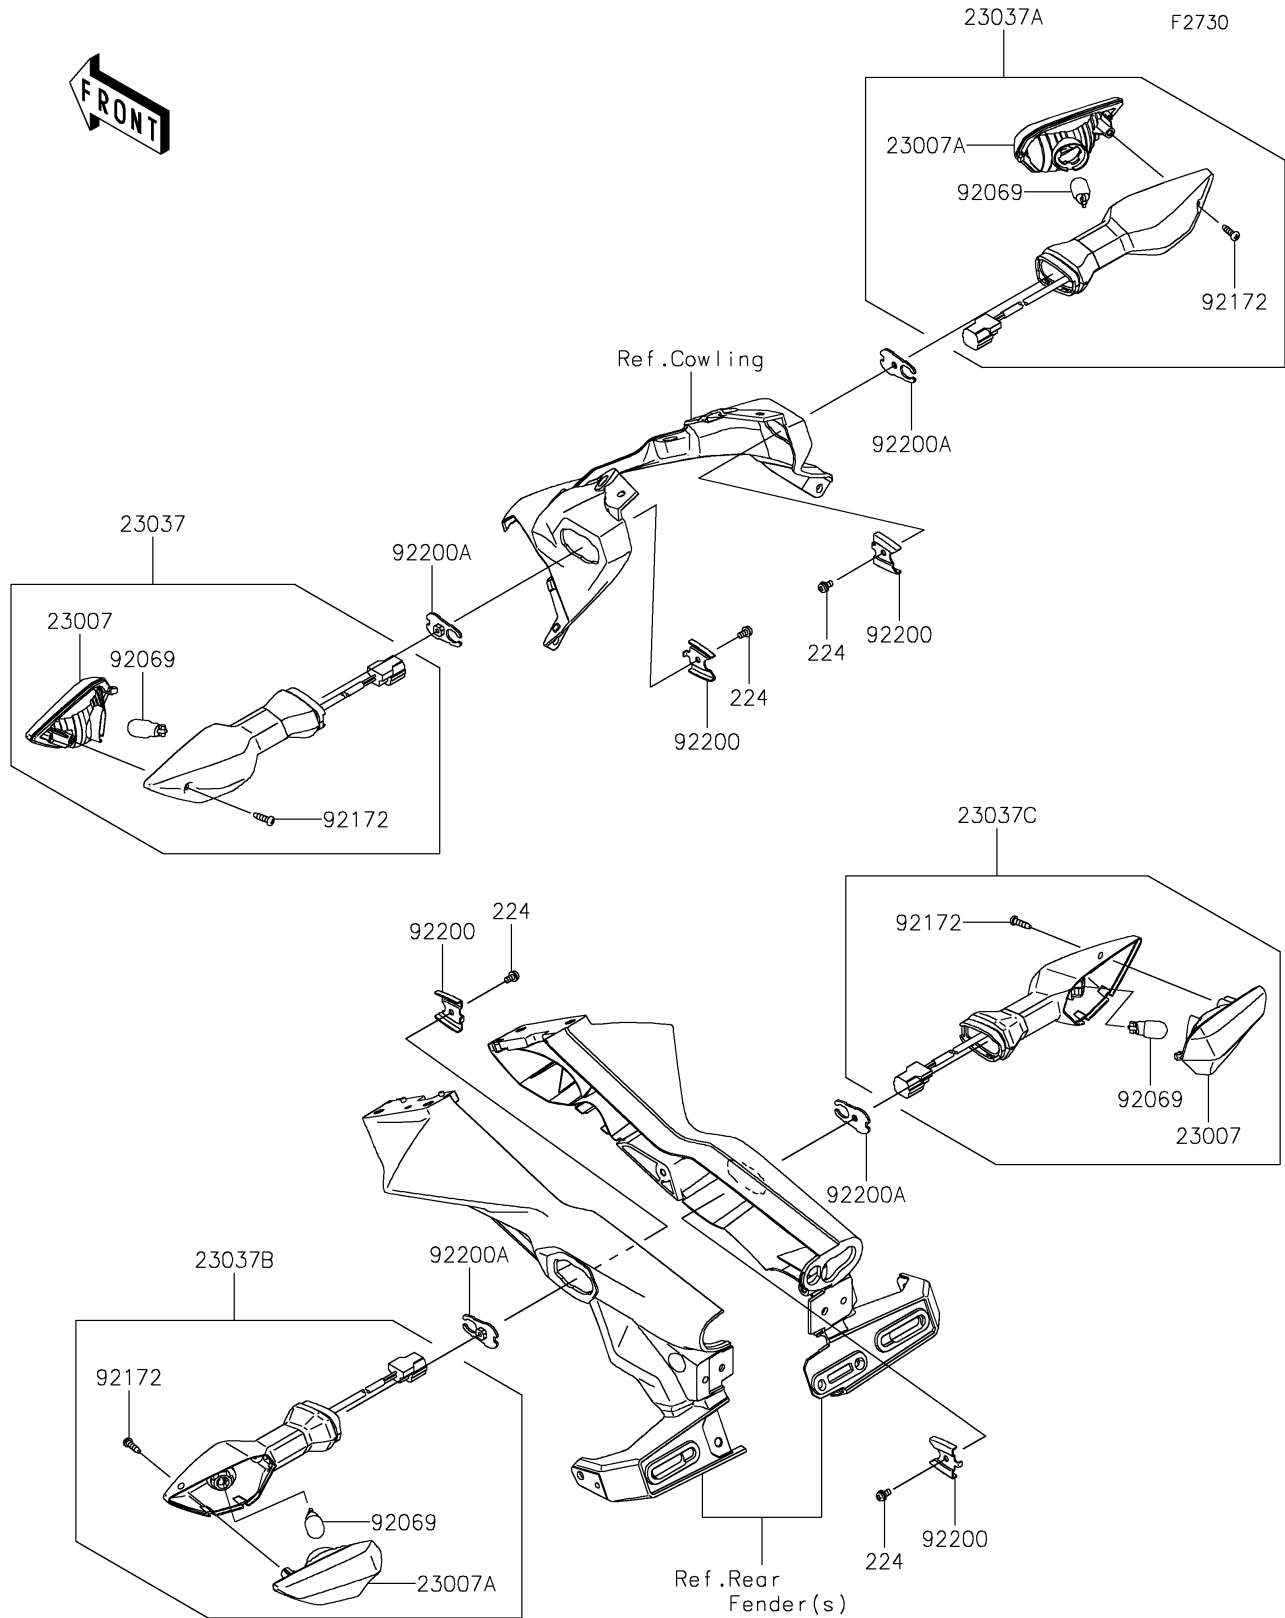

# 2021 Z650 PARTS DIAGRAM

## Turn Signals

### Turn Signals

ITEM NAME	PART NUMBER	QUANTITY
SCREW-PAN-WP-CROS,4X8 (Ref # 224)	224AB0408	4
LENS-COMP (Ref # 23007)	23007-0228	2
LENS-COMP (Ref # 23007A)	23007-0229	2
LAMP-ASSY-SIGNAL,FR,LH (Ref # 23037)	23037-0420	1
LAMP-ASSY-SIGNAL,FR,RH (Ref # 23037A)	23037-0421	1
LAMP-ASSY-SIGNAL,RR,LH (Ref # 23037B)	23037-0422	1
LAMP-ASSY-SIGNAL,RR,RH (Ref # 23037C)	23037-0423	1
BULB,12V 10W (Ref # 92069)	92069-0090	4
SCREW,4X14 (Ref # 92172)	92172-1117	4
WASHER (Ref # 92200)	92200-0855	4
WASHER,SIGNAL LAMP (Ref # 92200A)	92200-2294	4