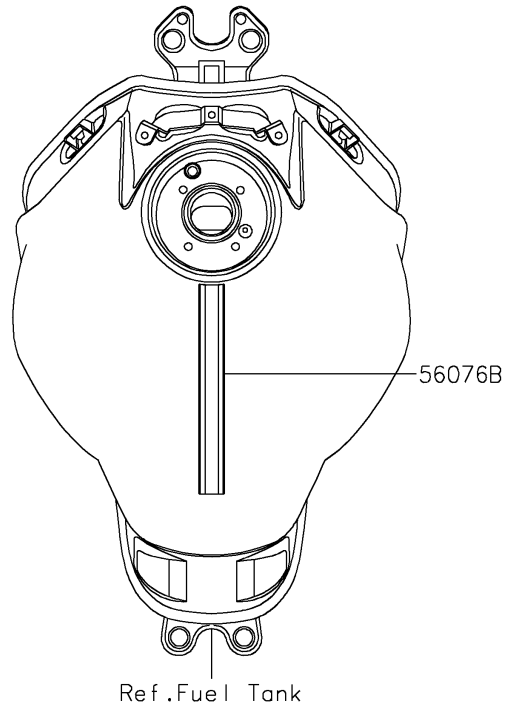

2021 Z650 PARTS DIAGRAM

Decals

F2861

2021 Z650 PARTS LIST

Decals

ITEM NAME	PART NUMBER	QUANTITY
MARK,FUEL TANK,KAWASAKI (Ref # 56054)	56054-2709	2
MARK,UPP COWL.,650 (Ref # 56054A)	56054-2833	1
PATTERN,SHROUD,LH (Ref # 56076)	56076-1825	1
PATTERN,SHROUD,RH (Ref # 56076A)	56076-1826	1
PATTERN,FUEL TANK (Ref # 56076B)	56076-1827	1