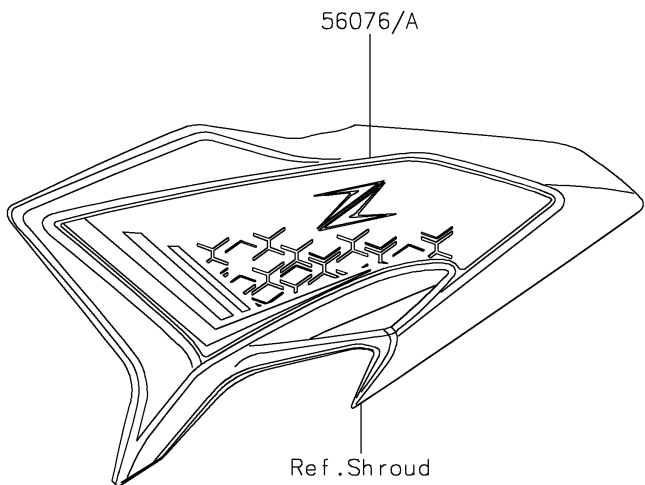

2021 Z650 PARTS DIAGRAM

Decals

F2861

2021 Z650 PARTS LIST

Decals

ITEM NAME	PART NUMBER	QUANTITY
MARK,FUEL TANK,KAWASAKI (Ref # 56054)	56054-2709	2
MARK,UPP COWL.,650 (Ref # 56054A)	56054-2833	1
PATTERN,SHROUD,LH (Ref # 56076)	56076-1825	1
PATTERN,SHROUD,RH (Ref # 56076A)	56076-1826	1
PATTERN,FUEL TANK (Ref # 56076B)	56076-1827	1