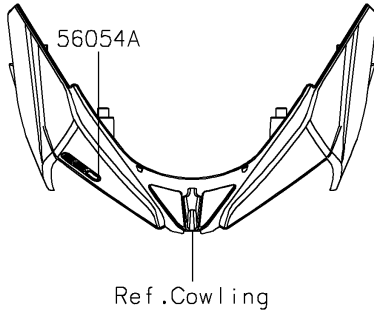

2021 Z650 PARTS DIAGRAM

Decals

F2861

2021 Z650 PARTS LIST

Decals

ITEM NAME	PART NUMBER	QUANTITY
MARK,FUEL TANK,KAWASAKI (Ref # 56054)	56054-2709	2
MARK,UPP COWL.,650 (Ref # 56054A)	56054-2833	1
PATTERN,SHROUD,LH (Ref # 56076)	56076-1825	1
PATTERN,SHROUD,RH (Ref # 56076A)	56076-1826	1
PATTERN,FUEL TANK (Ref # 56076B)	56076-1827	1