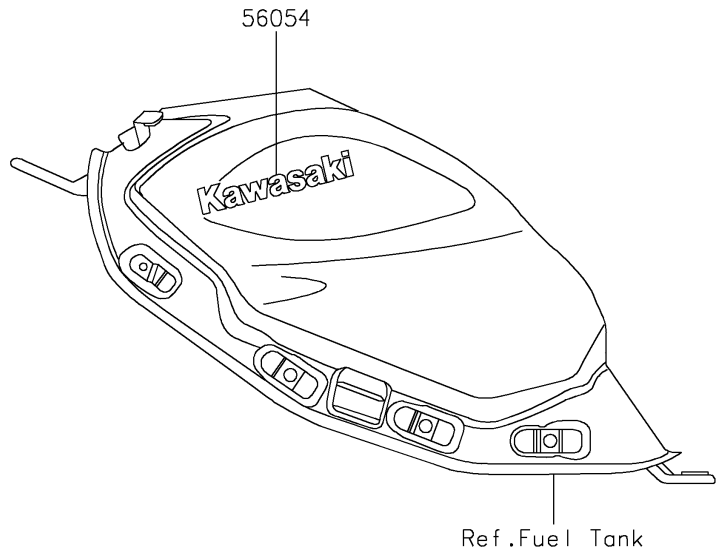

2021 Z650 PARTS DIAGRAM

Decals

F2861

2021 Z650 PARTS LIST

Decals

ITEM NAME	PART NUMBER	QUANTITY
MARK,FUEL TANK,KAWASAKI (Ref # 56054)	56054-2709	2
MARK,UPP COWL.,650 (Ref # 56054A)	56054-2833	1
PATTERN,SHROUD,LH (Ref # 56076)	56076-1825	1
PATTERN,SHROUD,RH (Ref # 56076A)	56076-1826	1
PATTERN,FUEL TANK (Ref # 56076B)	56076-1827	1