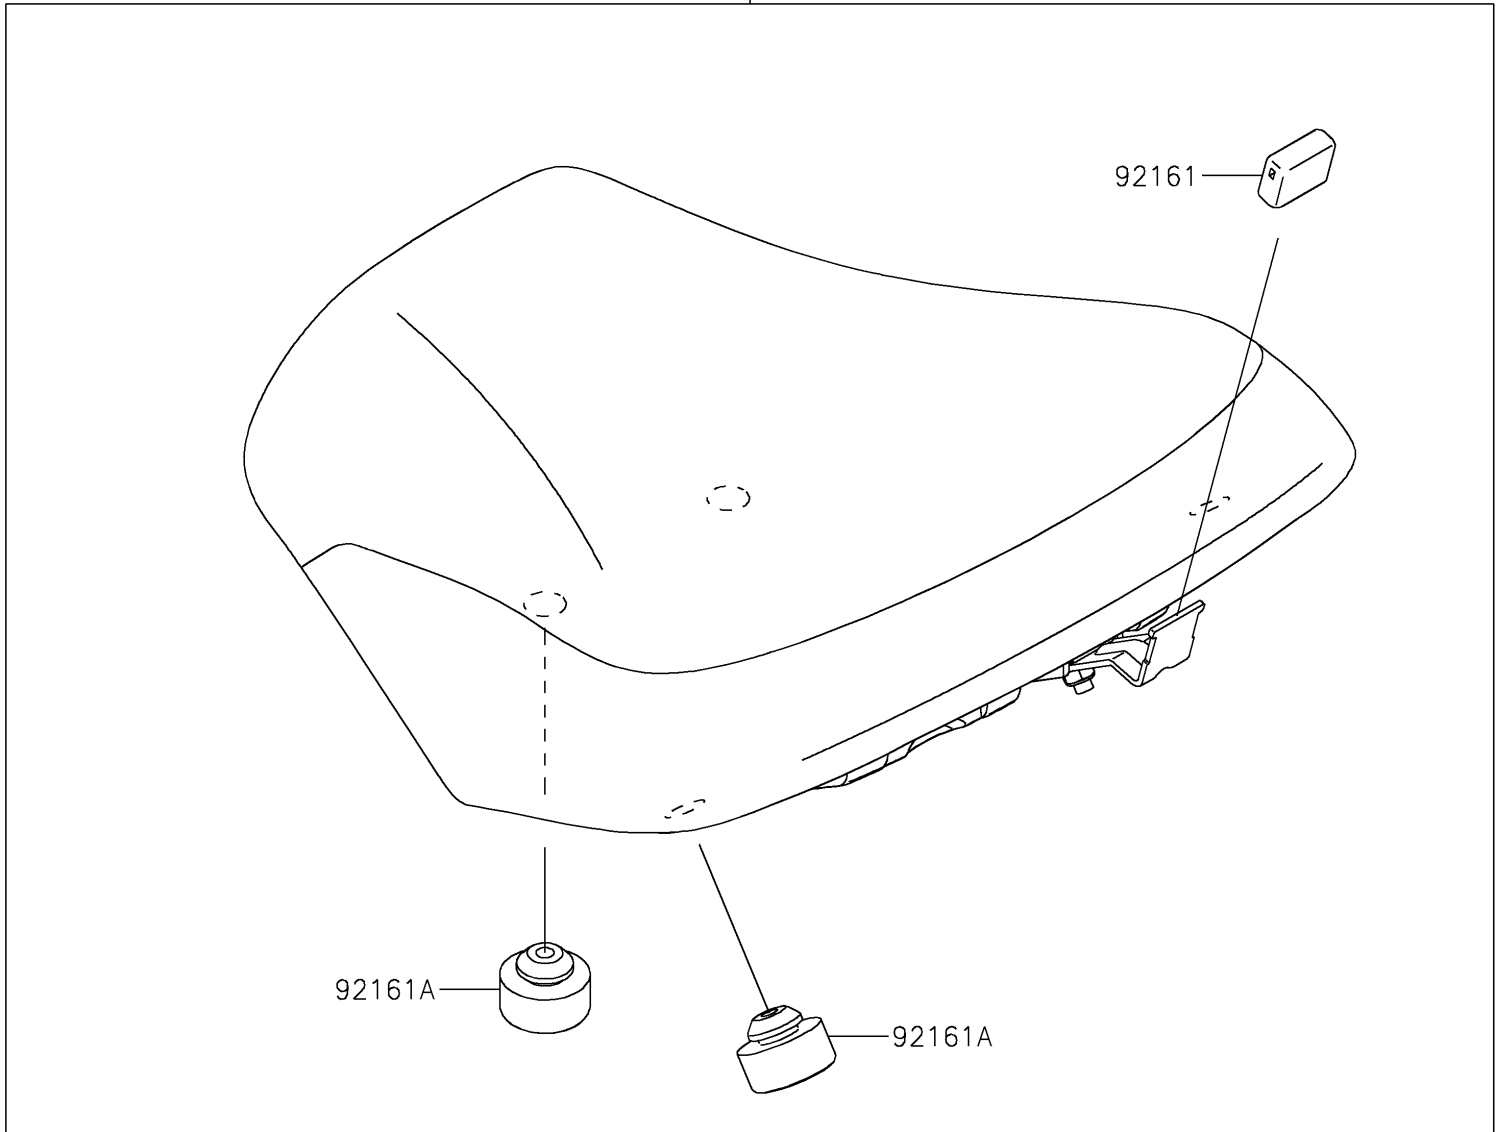

2021 Z650 PARTS DIAGRAM

Accessory(High Seat)

F2910C

99994

92161 

92161A 

 92161A

2021 Z650 PARTS LIST

Accessory(High Seat)

ITEM NAME	PART NUMBER	QUANTITY
DAMPER,SEAT BRACKET,FR (Ref # 92161)	92161-1865	1
DAMPER,14X30X14.5 (Ref # 92161A)	92161-1970	4
KIT-ACCESSORY,HIGH-SEAT (Ref # 99994)	99994-1062	1