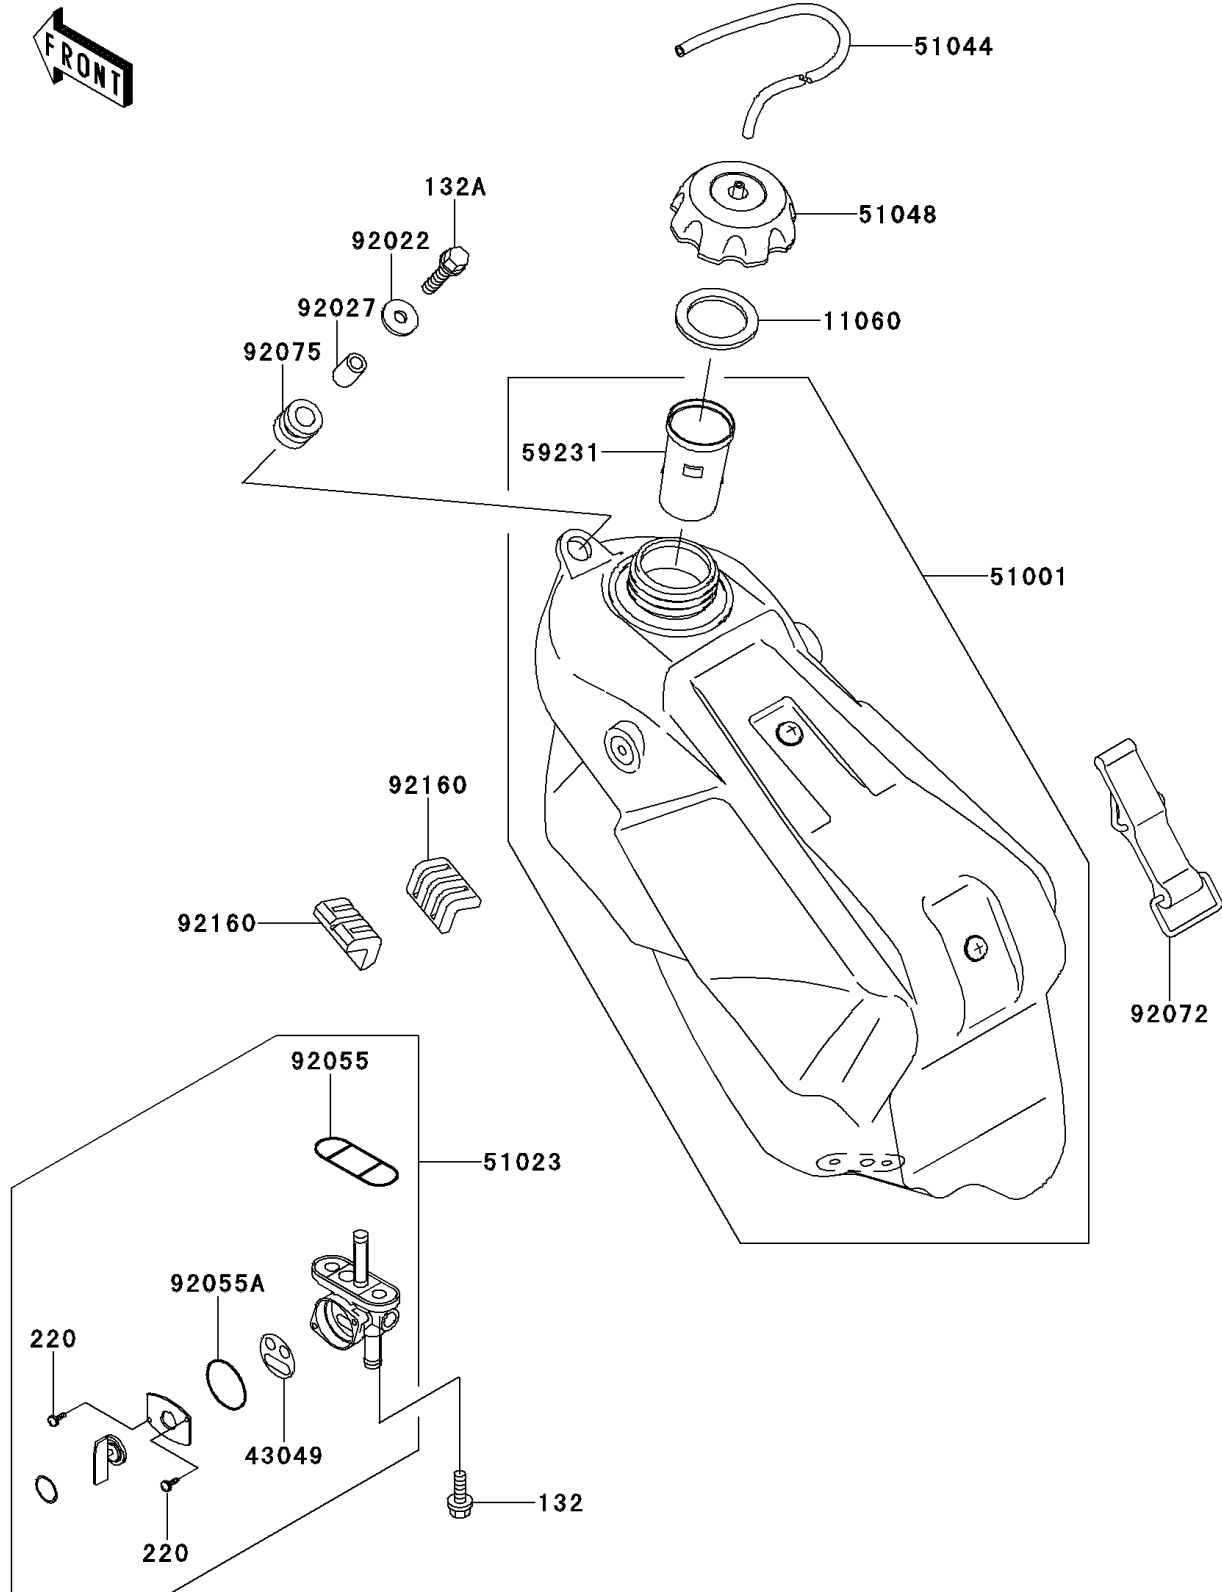

2001 KX250 PARTS DIAGRAM

Fuel Tank

F2410

2001 KX250 PARTS LIST

Fuel Tank

ITEM NAME	PART NUMBER	QUANTITY
BOLT-FLANGED-SMALL (Ref # 132)	132G0612	2
BOLT-FLANGED-SMALL (Ref # 132A)	132G0625	1
SCREW-PAN-CROS (Ref # 220)	220B0308	2
GASKET,FUEL TANK CAP (Ref # 11060)	11060-1340	1
PACKING,TAP VALVE (Ref # 43049)	43049-1066	1
TANK-COMP-FUEL,F.BLACK (Ref # 51001)	51001-1547-6Z	1
TAP-ASSY,FUEL (Ref # 51023)	51023-1257	1
TUBE-ASSY (Ref # 51044)	51044-1185	1
CAP-ASSY-TANK,FUEL (Ref # 51048)	51048-1124	1
FILLER (Ref # 59231)	59231-1096	1
WASHER,6.5X24X2 (Ref # 92022)	92022-1690	1
COLLAR,6.8X10X14 (Ref # 92027)	92027-1966	1
RING-O,FUEL TAP PACKING (Ref # 92055)	92055-1348	1
RING-O,TAP LEVER (Ref # 92055A)	92055-1419	1
BAND,FUEL TANK (Ref # 92072)	92072-1229	1
DAMPER (Ref # 92075)	92075-1787	1
DAMPER,FUEL TANK (Ref # 92160)	92160-1221	2