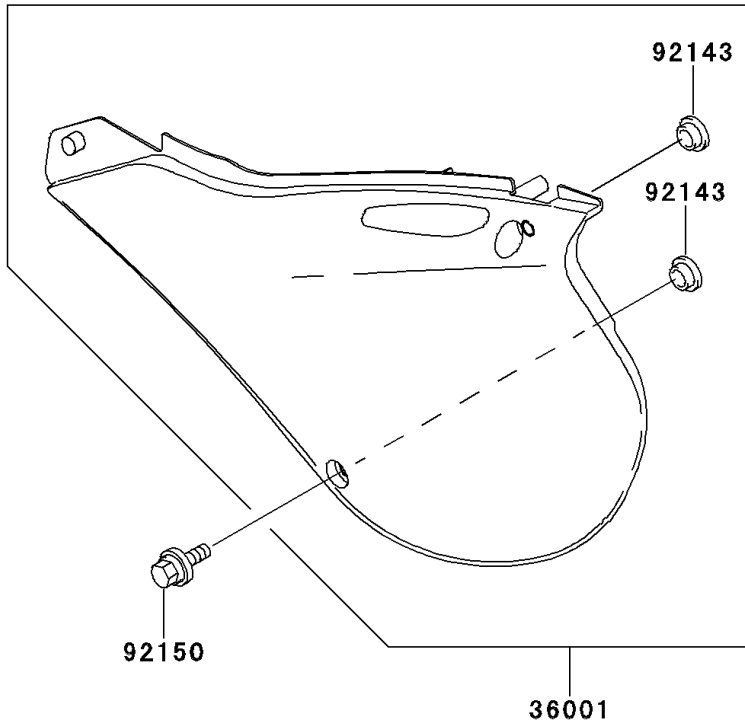

2001 KX250 PARTS DIAGRAM

Side Covers

F2611

2001 KX250 PARTS LIST

Side Covers

ITEM NAME	PART NUMBER	QUANTITY
COVER-SIDE,LH,P.WHITE (Ref # 36001)	36001-1627-6F	1
COVER-SIDE,RH,P.WHITE (Ref # 36001A)	36001-1628-6F	1
COLLAR (Ref # 92143)	92143-1196	4
BOLT,6X20 (Ref # 92150)	92150-1339	2
DAMPER (Ref # 92160)	92160-1994	2