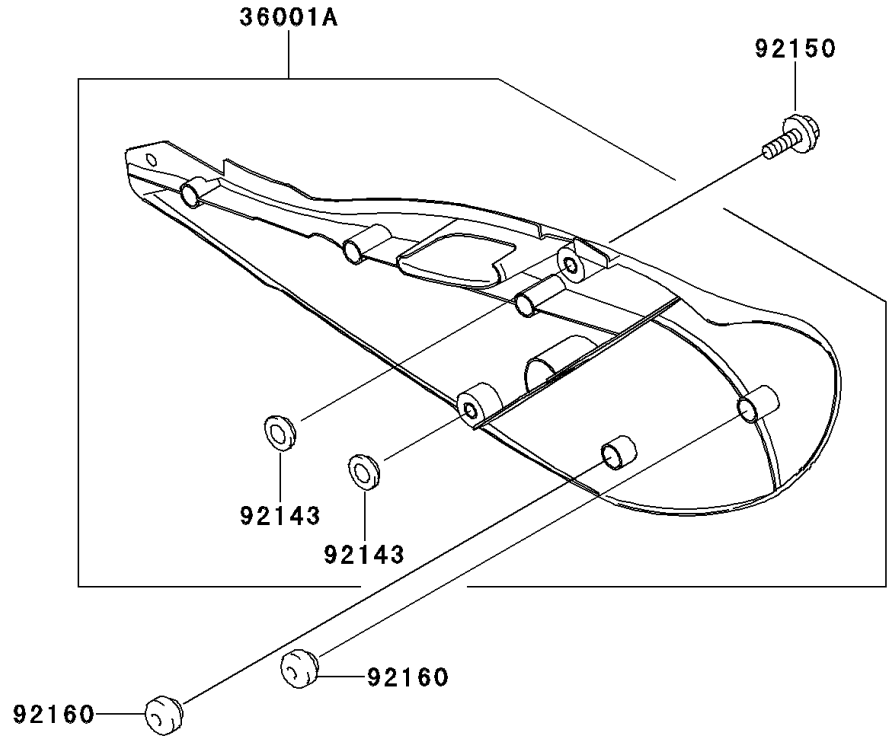

2001 KX250 PARTS DIAGRAM

Side Covers

F2611

2001 KX250 PARTS LIST

Side Covers

ITEM NAME	PART NUMBER	QUANTITY
COVER-SIDE,LH,P.WHITE (Ref # 36001)	36001-1627-6F	1
COVER-SIDE,RH,P.WHITE (Ref # 36001A)	36001-1628-6F	1
COLLAR (Ref # 92143)	92143-1196	4
BOLT,6X20 (Ref # 92150)	92150-1339	2
DAMPER (Ref # 92160)	92160-1994	2