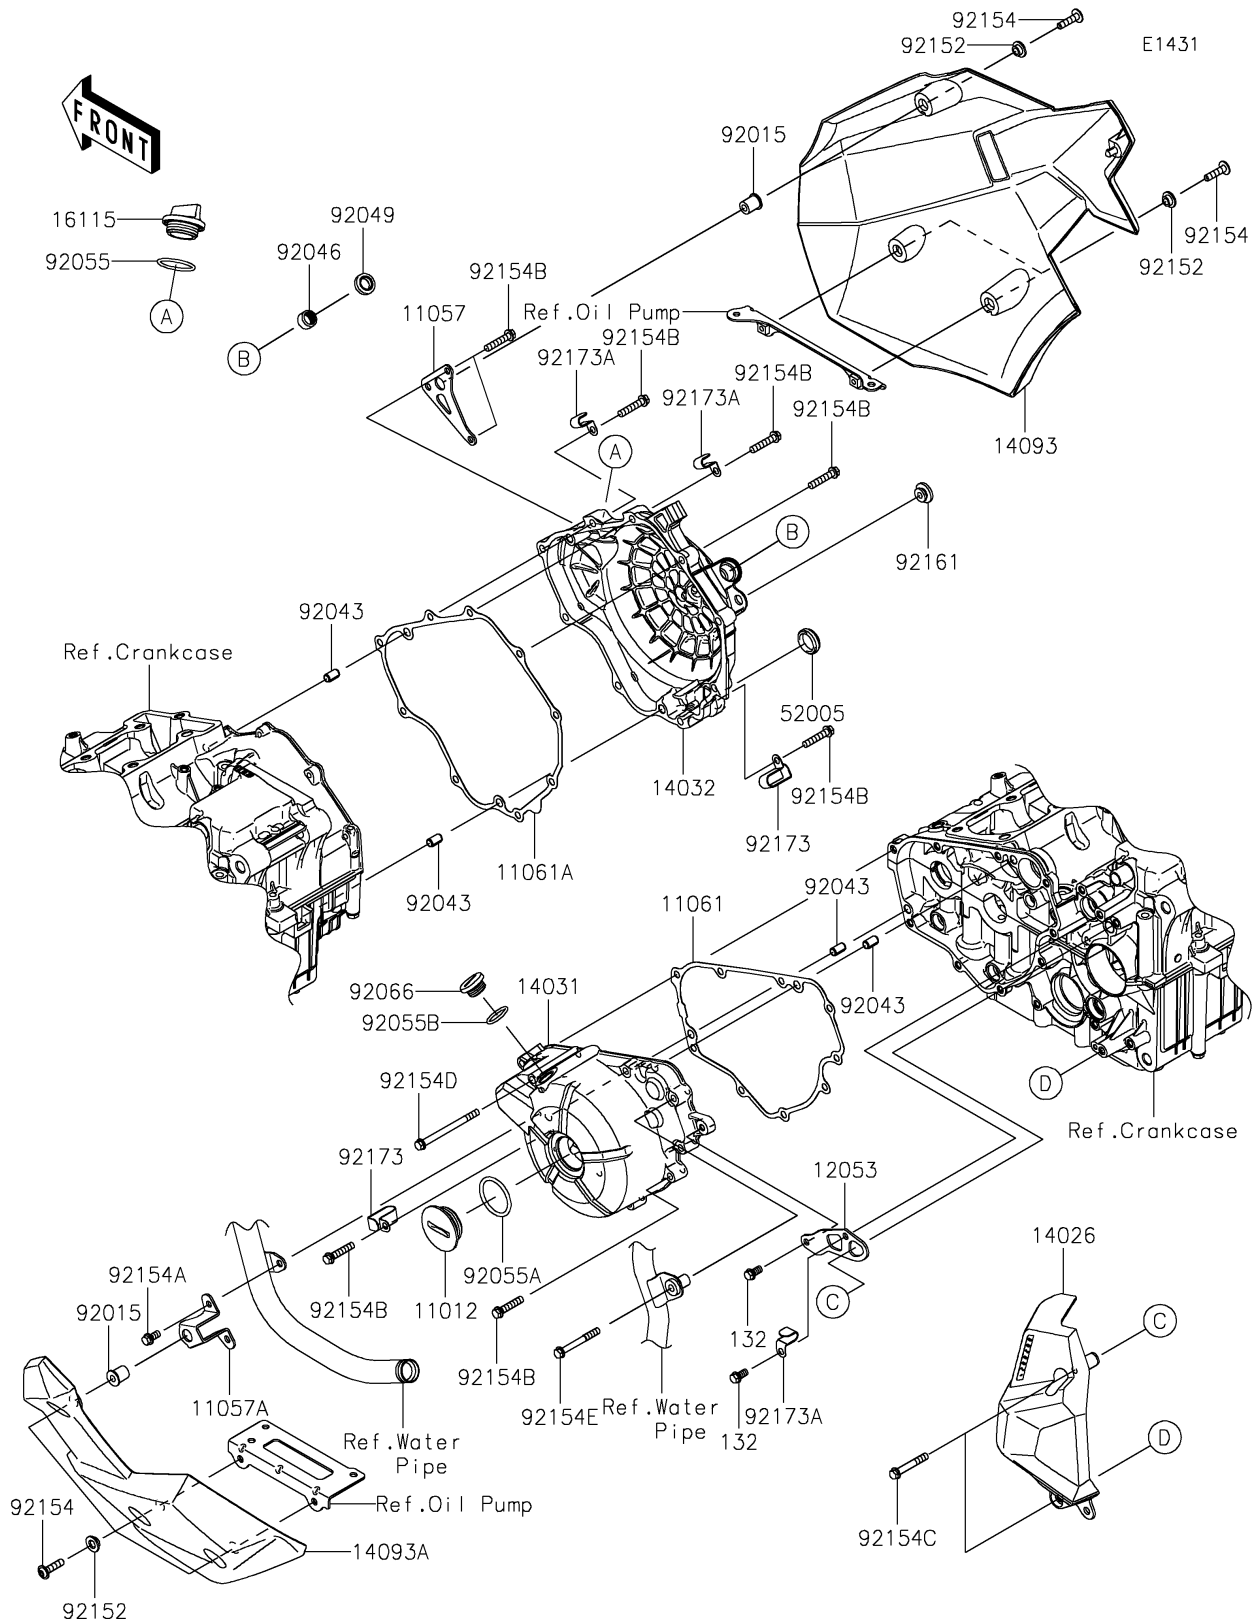

2021 VERSYS®-X 300 ABS PARTS DIAGRAM

Engine Cover(s)

2021 VERSYS®-X 300 ABS PARTS LIST

Engine Cover(s)

ITEM NAME	PART NUMBER	QUANTITY
CAP (Ref # 11012)	11012-1362	1
BRACKET,RIGHT LOWER COVER (Ref # 11057)	11057-0623	1
BRACKET,LEFT LOWER COVER (Ref # 11057A)	11057-0674	1
GASKET,GENERATOR COVER (Ref # 11061)	11061-0793	1
GASKET,CLUTCH COVER (Ref # 11061A)	11061-0854	1
GUIDE-CHAIN (Ref # 12053)	12053-0237	1
BOLT-FLANGED-SMALL,6X12 (Ref # 132)	132BA0612	2
COVER-CHAIN (Ref # 14026)	14026-0133	1
COVER-GENERATOR (Ref # 14031)	14031-0562	1
COVER-CLUTCH (Ref # 14032)	14032-0633	1
COVER,LWR,RH (Ref # 14093)	14093-0548	1
COVER,LWR,LH (Ref # 14093A)	14093-0549	1
CAP-OIL FILLER (Ref # 16115)	16115-1068	1
GAUGE,OIL LEVEL (Ref # 52005)	52005-1009	1
NUT (Ref # 92015)	92015-1700	2
PIN,6.2X8X14 (Ref # 92043)	92043-1263	4
BEARING-NEEDLE,HK1210FM (Ref # 92046)	92046-0034	1
SEAL-OIL (Ref # 92049)	92049-1560	1
RING-O,31.5X2.6 (Ref # 92055)	92055-049	1
RING-O,39.4X3.1 (Ref # 92055A)	92055-0734	1
RING-O,20X2 (Ref # 92055B)	92055-1146	1
PLUG (Ref # 92066)	92066-0748	1
COLLAR (Ref # 92152)	92152-2296	6
BOLT,SOCKET,6X25 (Ref # 92154)	92154-0071	6
BOLT,FLANGED,6X12 (Ref # 92154A)	92154-1140	2
BOLT,FLANGED,6X30 (Ref # 92154B)	92154-1773	16
BOLT,FLANGED,6X40 (Ref # 92154C)	92154-1774	2
BOLT,FLANGED,6X75 (Ref # 92154D)	92154-2346	1
BOLT,FLANGED,6X50 (Ref # 92154E)	92154-2347	1

2021 VERSYS®-X 300 ABS PARTS LIST

Engine Cover(s)

ITEM NAME	PART NUMBER	QUANTITY
DAMPER (Ref # 92161)	92161-1810	1
CLAMP (Ref # 92173)	92173-0833	2
CLAMP (Ref # 92173A)	92173-1811	3