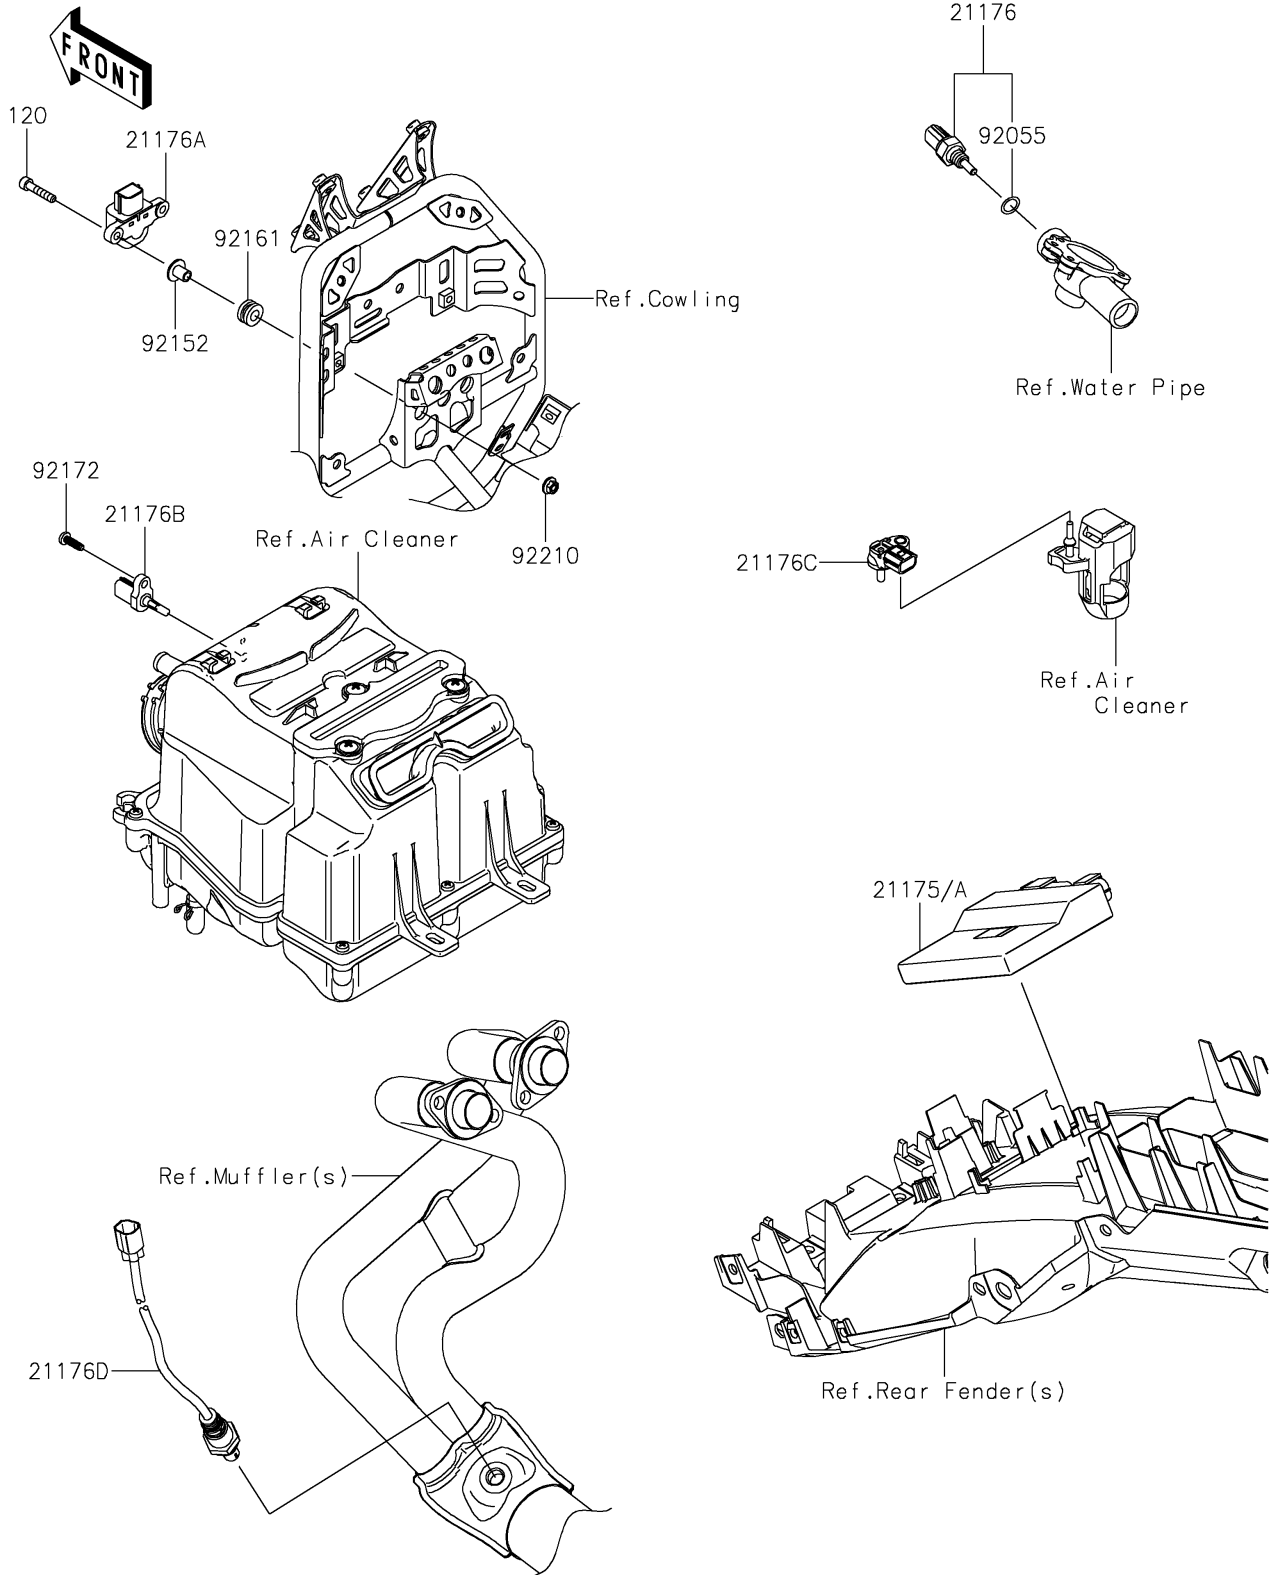

2021 VERSYS®-X 300 ABS PARTS DIAGRAM

Fuel Injection

E1530

2021 VERSYS®-X 300 ABS PARTS LIST

Fuel Injection

ITEM NAME	PART NUMBER	QUANTITY
BOLT-SOCKET,5X25 (Ref # 120)	120CA0525	2
SENSOR,WATER TEMP (Ref # 21176)	21176-0009	1
SENSOR,VEHICLE-DOWN (Ref # 21176A)	21176-0026	1
SENSOR,AIR TEMPERATURE (Ref # 21176B)	21176-0048	1
SENSOR,PRESSURE (Ref # 21176C)	21176-0111	1
SENSOR,OXYGEN (Ref # 21176D)	21176-0839	1
RING-O,9.5X1.9 (Ref # 92055)	92055-0016	1
COLLAR,5.6X8X11.2 (Ref # 92152)	92152-1562	2
DAMPER,8X16X8.6 (Ref # 92161)	92161-0685	2
SCREW,TAPPING,5X16 (Ref # 92172)	92172-0790	1
NUT,FLANGED,5MM (Ref # 92210)	92210-0007	2