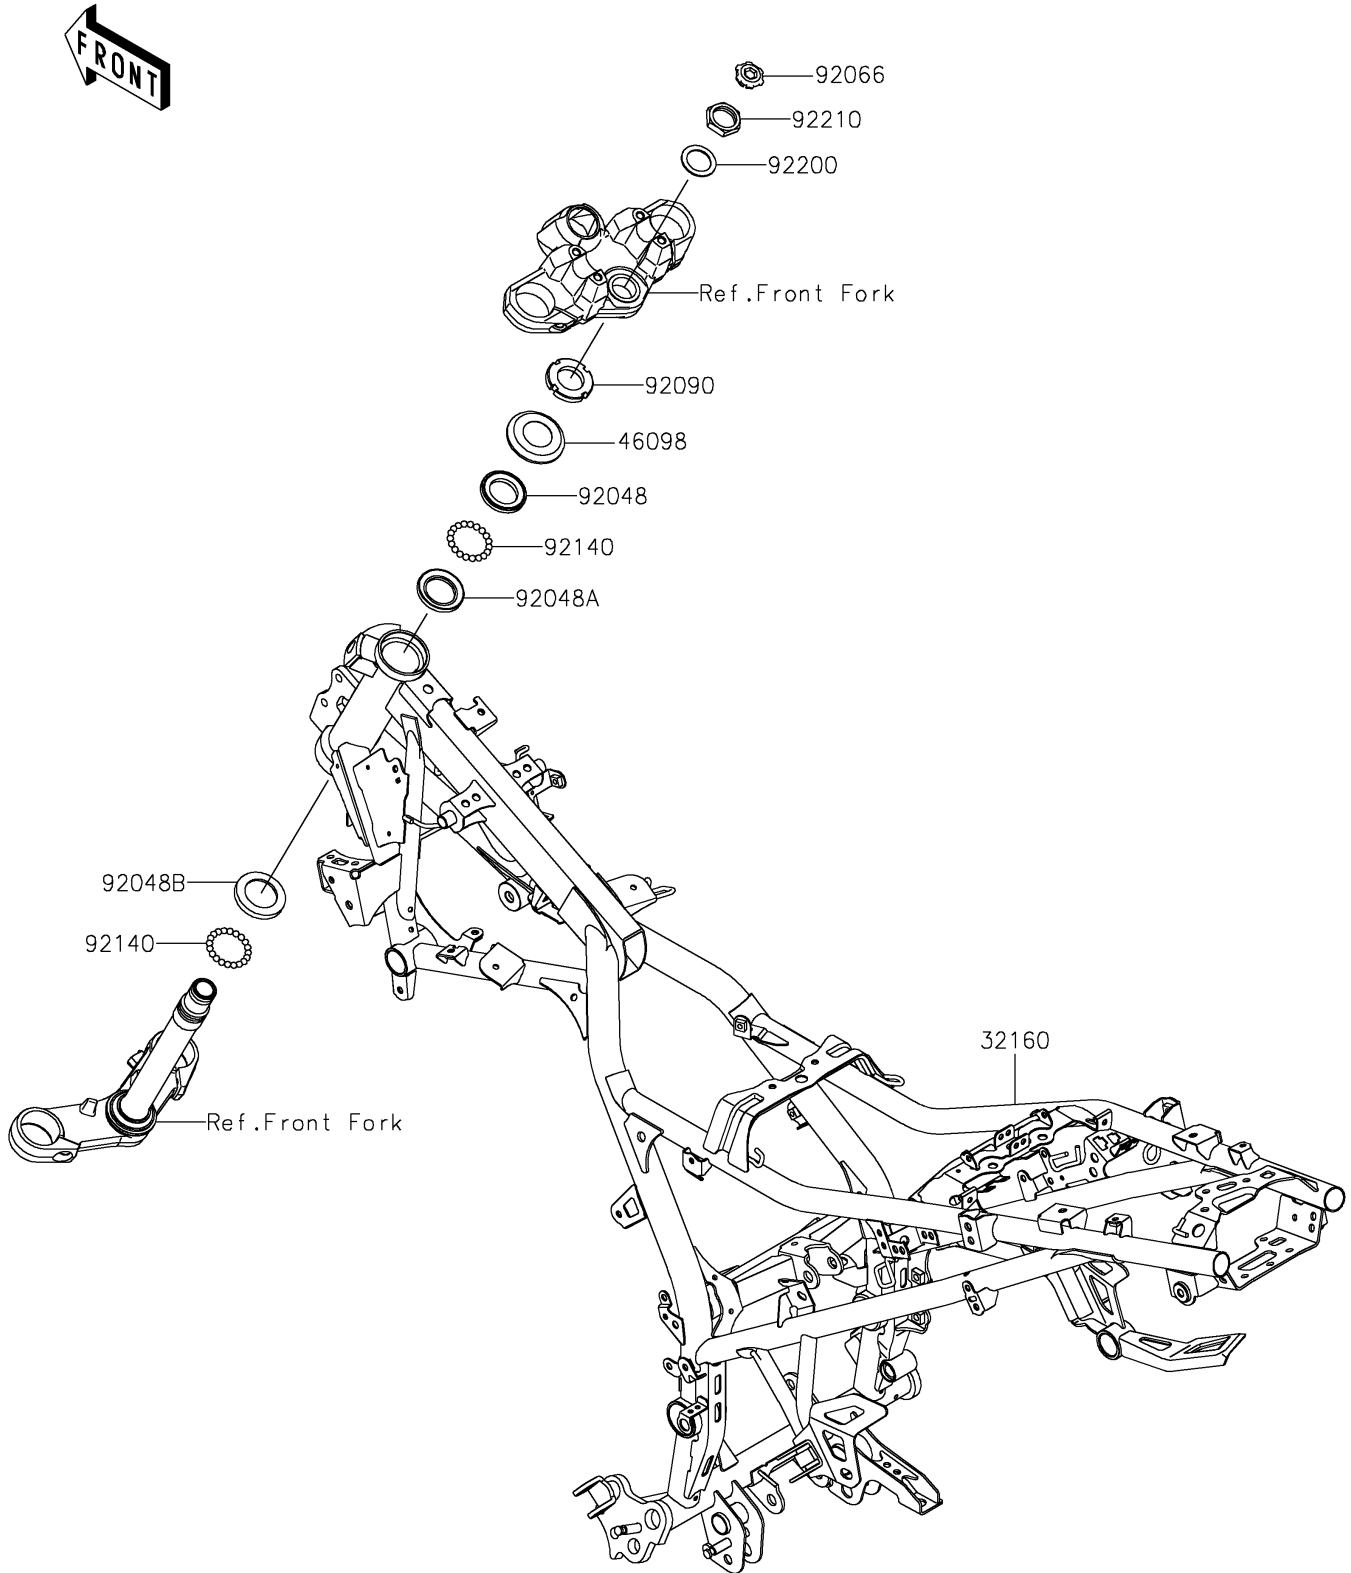

2021 VERSYS[®]-X 300 ABS PARTS DIAGRAM

Frame

F2120

2021 VERSYS®-X 300 ABS PARTS LIST

Frame

ITEM NAME	PART NUMBER	QUANTITY
FRAME-COMP,F.S.BLACK (Ref # 32160)	32160-0966-18R	1
CAP,STEERING STEM (Ref # 46098)	46098-016	1
RACE,STEERING STEM BEARING (Ref # 92048)	92048-0032	1
RACE,STEERING STEM BEARING (Ref # 92048A)	92048-006	1
RACE,STEERING STEM BEARING (Ref # 92048B)	92048-008	1
PLUG (Ref # 92066)	92066-0785	1
NUT,30MM (Ref # 92090)	92090-007	1
BALL,6.35MM (Ref # 92140)	92140-0008	39
WASHER,25.5X36X1.6 (Ref # 92200)	92200-1858	1
NUT,25MM (Ref # 92210)	92210-0858	1