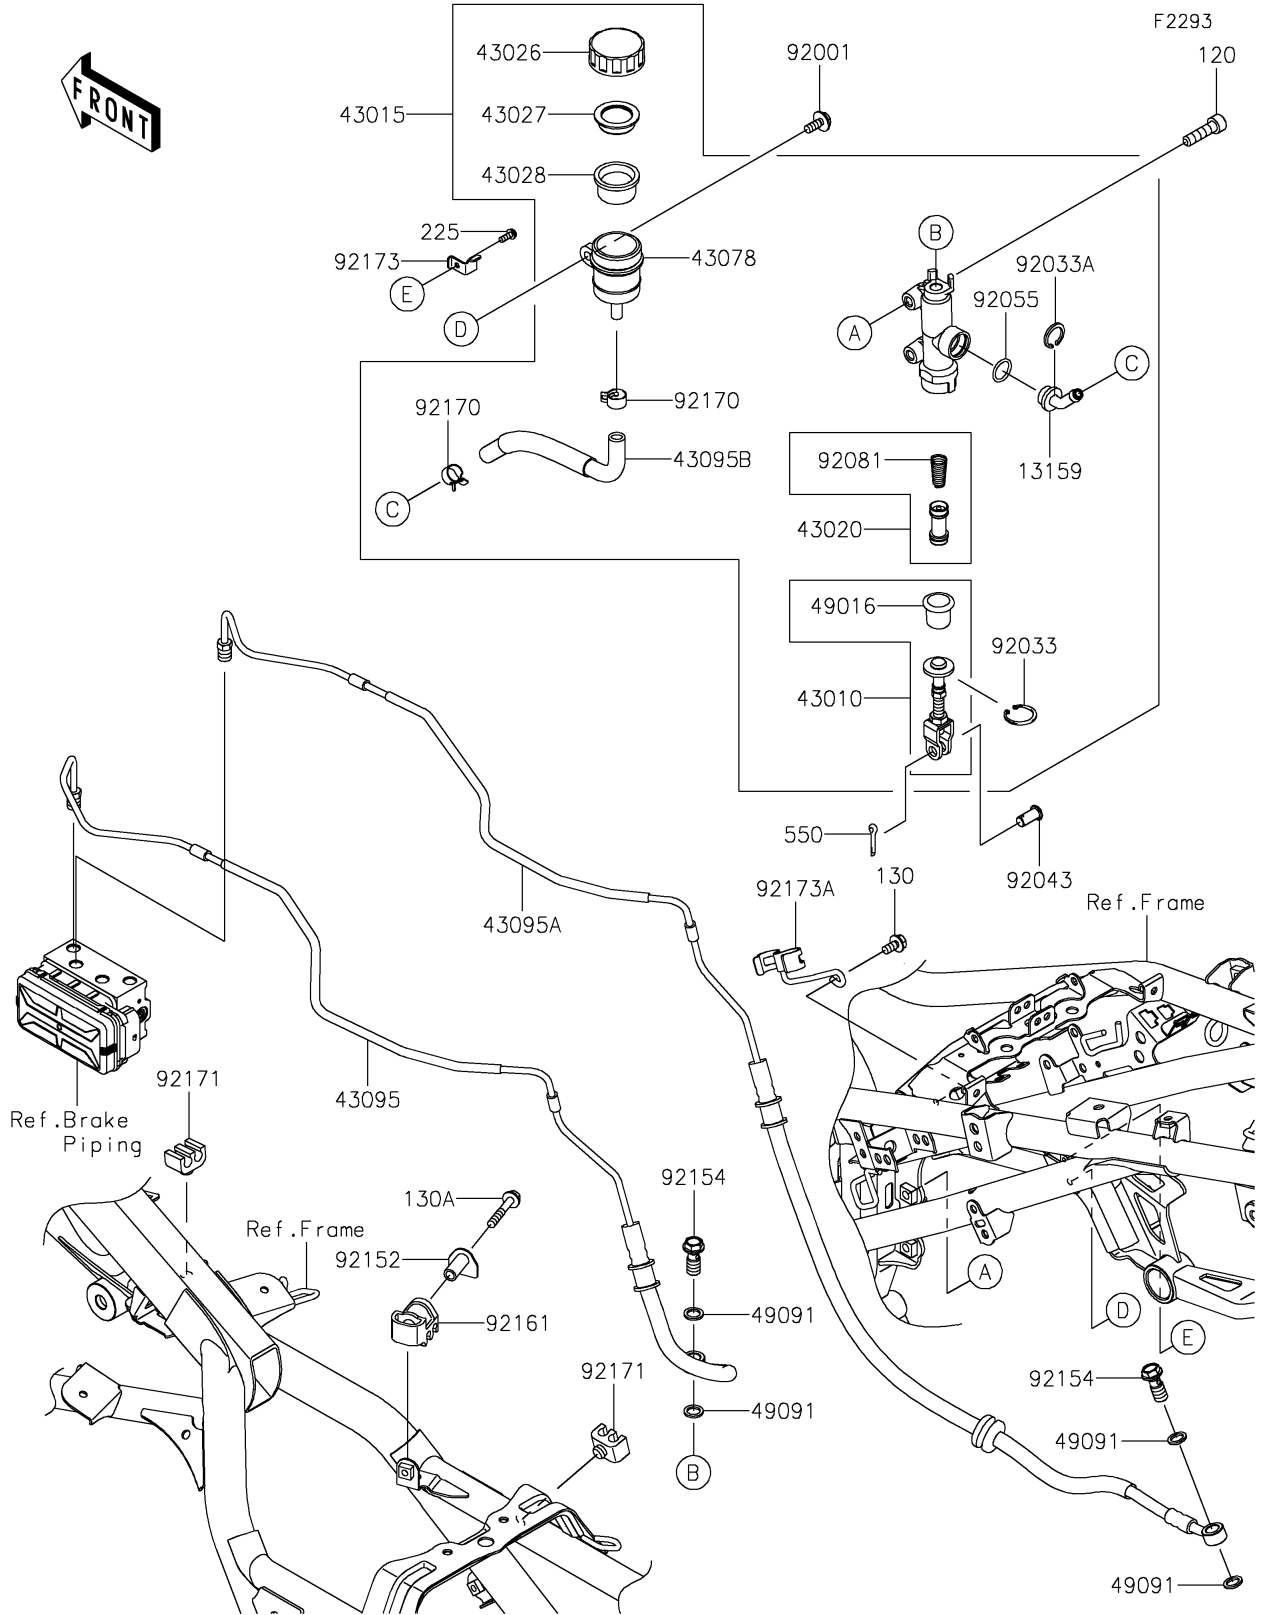

# 2021 VERSYS®-X 300 ABS PARTS DIAGRAM

## Rear Master Cylinder

### Rear Master Cylinder

ITEM NAME	PART NUMBER	QUANTITY
BOLT-SOCKET,8X30 (Ref # 120)	120CA0830	2
BOLT-FLANGED,6X12 (Ref # 130)	130BA0612	1
BOLT-FLANGED,6X35 (Ref # 130A)	130BA0635	1
CONNECTOR (Ref # 13159)	13159-0008	1
SCREW-PAN-WSP-CROS,4X12 (Ref # 225)	225AB0412	1
ROD-ASSY-BRAKE (Ref # 43010)	43010-0021	1
CYLINDER-ASSY-MASTER,RR (Ref # 43015)	43015-0656	1
PISTON-COMP-BRAKE (Ref # 43020)	43020-0023	1
CAP-BRAKE (Ref # 43026)	43026-0009	1
PLATE-DIAPHRAGM (Ref # 43027)	43027-1053	1
DIAPHRAGM (Ref # 43028)	43028-1065	1
RESERVOIR (Ref # 43078)	43078-0040	1
HOSE-BRAKE,RR M/CYL.-ABS UNIT (Ref # 43095)	43095-1443	1
HOSE-BRAKE,ABS UNIT-RR CAL. (Ref # 43095A)	43095-1444	1
HOSE-BRAKE,RR (Ref # 43095B)	43095-1449	1
COVER-SEAL,BRAKE PISTON (Ref # 49016)	49016-1103	1
WASHER-SEAL,10.1X14.5X1.5 (Ref # 49091)	49091-0001	4
PIN-COTTER,2.0X15 (Ref # 550)	550AA2015	1
BOLT,W/P,6X16 (Ref # 92001)	92001-1860	1
RING-SNAP,20.9X24.6X1.2 (Ref # 92033)	92033-0079	1
RING-SNAP,20.5MM (Ref # 92033A)	92033-1186	1
PIN,8X17 (Ref # 92043)	92043-0104	1
RING-O,14.8X2.4 (Ref # 92055)	92055-0741	1
SPRING,MASTER CYLINDER (Ref # 92081)	92081-1737	1
COLLAR,6.8X10X24.2 (Ref # 92152)	92152-2313	1
BOLT,BANJO,10X23 (Ref # 92154)	92154-2560	2
DAMPER,BRAKE PIPE (Ref # 92161)	92161-0347	1
CLAMP,HOSE (Ref # 92170)	92170-1091	2
CLAMP (Ref # 92171)	92171-0818	2

### Rear Master Cylinder

ITEM NAME	PART NUMBER	QUANTITY
CLAMP,RESERVOIR TANK CAP (Ref # 92173)	92173-0028	1
CLAMP,OUTER TUBE,LWR (Ref # 92173A)	92173-1672	1