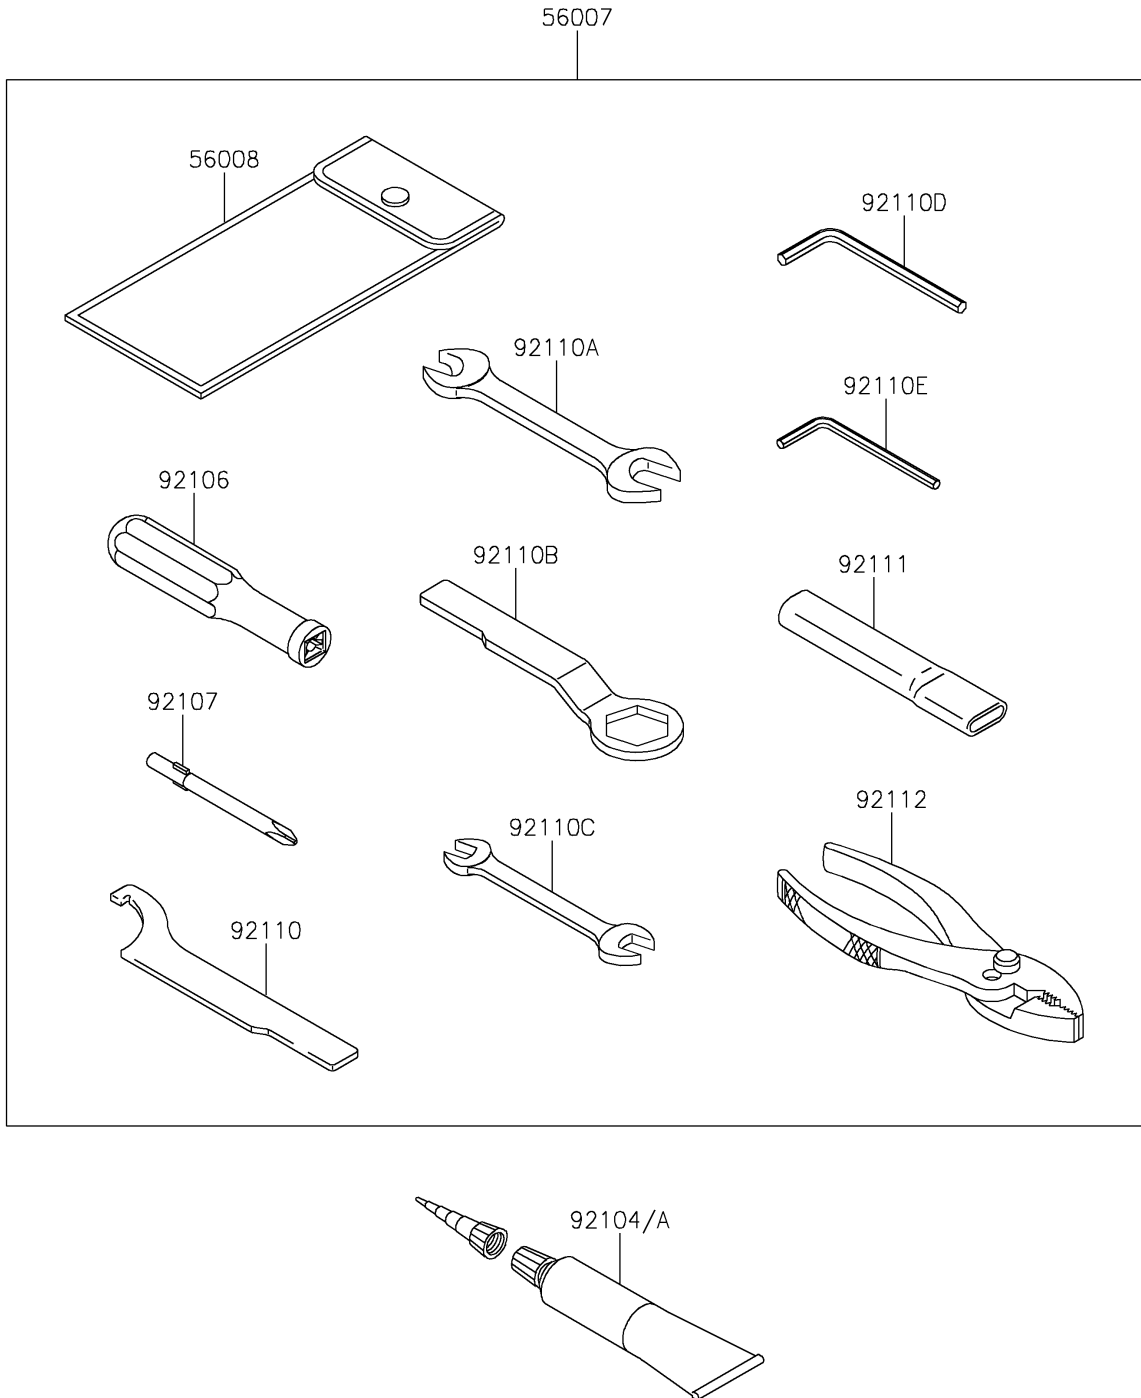

# 2021 VERSYS®-X 300 ABS PARTS DIAGRAM

Owner's Tools

F2810

## 2021 VERSYS®-X 300 ABS PARTS LIST

### Owner's Tools

ITEM NAME	PART NUMBER	QUANTITY
TOOL-KIT (Ref # 56007)	56007-0157	1
BAG,TOOL (Ref # 56008)	56008-0036	1
GASKET-LIQUID,TB1211F,CLEAR (Ref # 92104)	92104-0004	1
GASKET-LIQUID,TB1216B,BLACK (Ref # 92104A)	92104-1064	1
GRIP-SCREW DRIVER (Ref # 92106)	92106-0004	1
TOOL-DRIVER,#2PHILLIPS (Ref # 92107)	92107-0020	1
TOOL-WRENCH,HOOK (Ref # 92110)	92110-0040	1
TOOL-WRENCH,OPEN END,14X17 (Ref # 92110A)	92110-0057	1
TOOL-WRENCH,BOX END,27MM (Ref # 92110B)	92110-0065	1
TOOL-WRENCH,OPEN END,10X12 (Ref # 92110C)	92110-0564	1
TOOL-WRENCH,ALLEN,5MM (Ref # 92110D)	92110-0566	1
TOOL-WRENCH,ALLEN,4MM (Ref # 92110E)	92110-0567	1
TOOL-BAR,WRENCH (Ref # 92111)	92111-0008	1
TOOL-PLIERS (Ref # 92112)	92112-0007	1