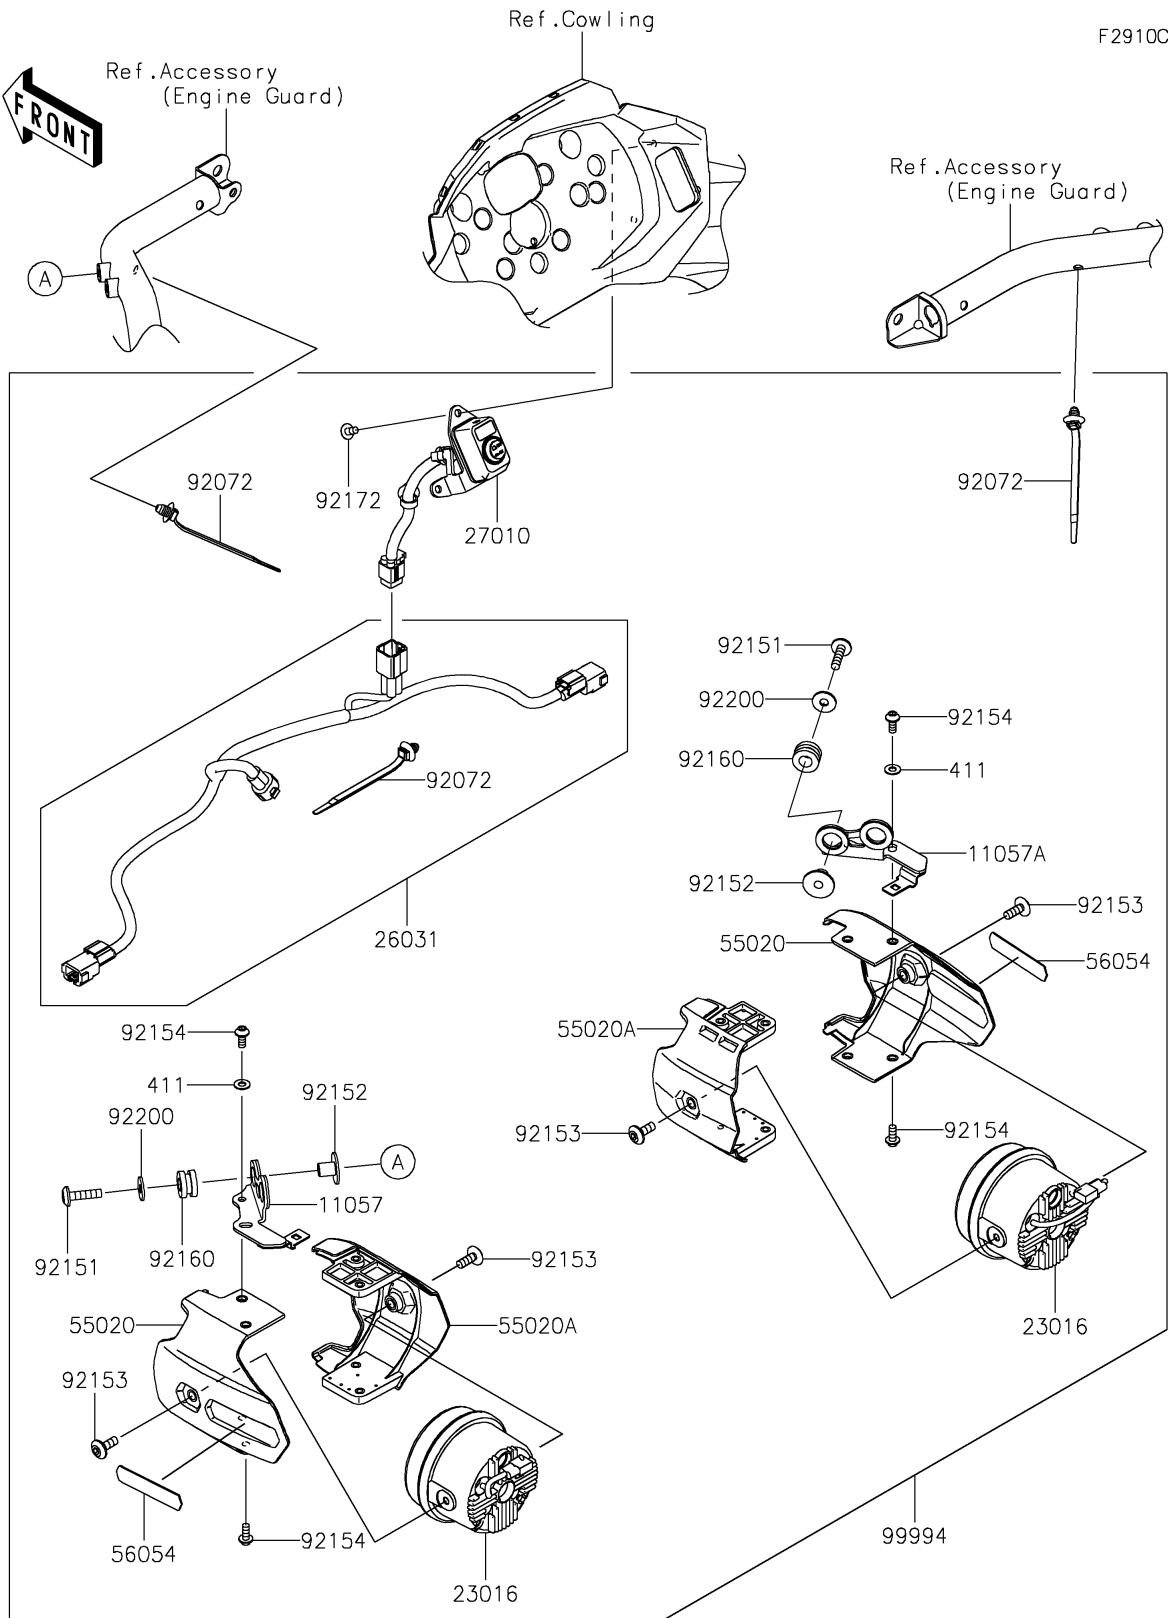

2021 VERSYS®-X 300 ABS PARTS DIAGRAM

Accessory(Fog Lamp)

2021 VERSYS®-X 300 ABS PARTS LIST

Accessory(Fog Lamp)

ITEM NAME	PART NUMBER	QUANTITY
BRACKET,SUBLAMP,LH (Ref # 11057)	11057-0624	1
BRACKET,SUBLAMP,RH (Ref # 11057A)	11057-0625	1
LAMP-ASSY,LED,FOG,PIAA (Ref # 23016)	23016-0599	2
HARNESS,FOG LAMP (Ref # 26031)	26031-2337	1
SWITCH,FOG LAMP (Ref # 27010)	27010-0850	1
WASHER-PLAIN,5MM (Ref # 411)	411AB0500	4
GUARD,OUTER (Ref # 55020)	55020-1825	2
GUARD,INNER (Ref # 55020A)	55020-1826	2
MARK,FOG LAMP,KAWASAKI (Ref # 56054)	56054-1695	2
BAND,OS170-FT7(BLACK) (Ref # 92072)	92072-1414	6
BOLT,SOCKET,6X25 (Ref # 92151)	92151-1611	4
COLLAR,6.5X10X13.6 (Ref # 92152)	92152-2204	4
BOLT,SOCKET,6X16 (Ref # 92153)	92153-1526	4
BOLT,SOCKET,5X12 (Ref # 92154)	92154-0917	8
DAMPER,10X20X12 (Ref # 92160)	92160-1167	4
SCREW,5X10 (Ref # 92172)	92172-0864	3
WASHER,6.5X18X1.6 (Ref # 92200)	92200-0766	4
KIT-ACCESSORY,FOG LAMP (Ref # 99994)	99994-0996	1