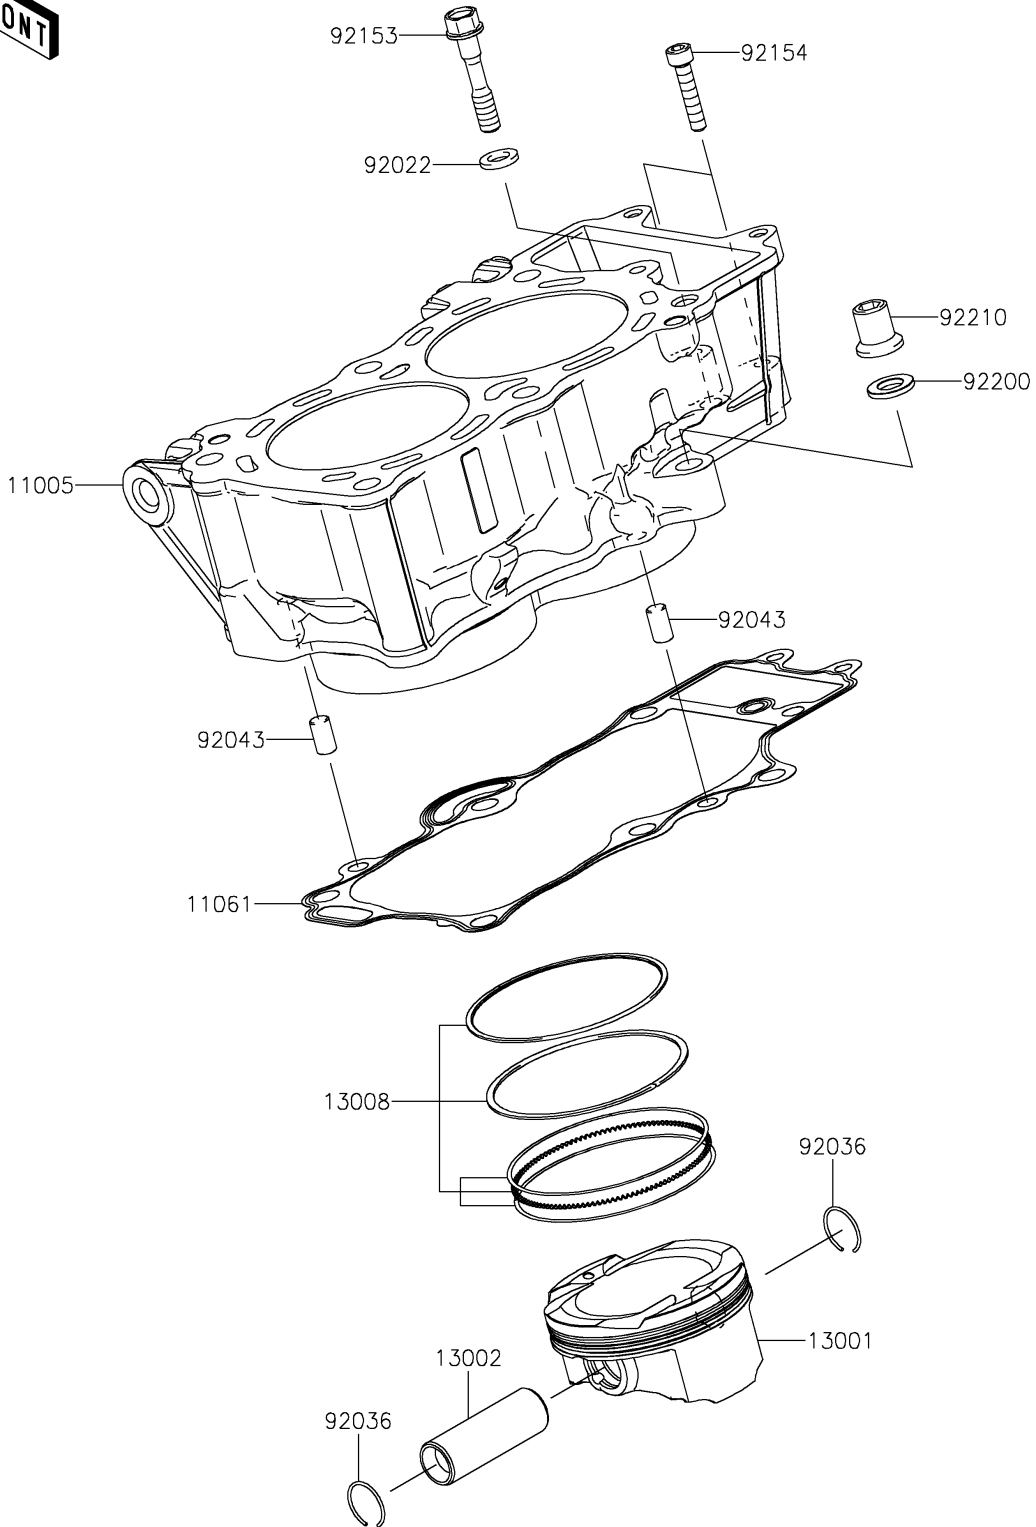

2021 VERSYS® 650 ABS PARTS DIAGRAM

Cylinder/Piston(s)

E1120

2021 VERSYS® 650 ABS PARTS LIST

Cylinder/Piston(s)

ITEM NAME	PART NUMBER	QUANTITY
CYLINDER-ENGINE (Ref # 11005)	11005-0580	1
GASKET,CYLINDER BASE (Ref # 11061)	11061-0171	1
PISTON-ENGINE (Ref # 13001)	13001-0760	2
PIN-PISTON (Ref # 13002)	13002-0007	2
RING-SET-PISTON (Ref # 13008)	13008-1196	2
WASHER,9X15.5X2 (Ref # 92022)	92022-1401	1
RING-SNAP,PISTON PIN (Ref # 92036)	92036-008	4
PIN,8X14 (Ref # 92043)	92043-1567	2
BOLT,8X43 (Ref # 92153)	92153-1011	1
BOLT,SOCKET,6X30 (Ref # 92154)	92154-0116	2
WASHER,10.5X19X2.3 (Ref # 92200)	92200-0363	1
NUT (Ref # 92210)	92210-0223	1