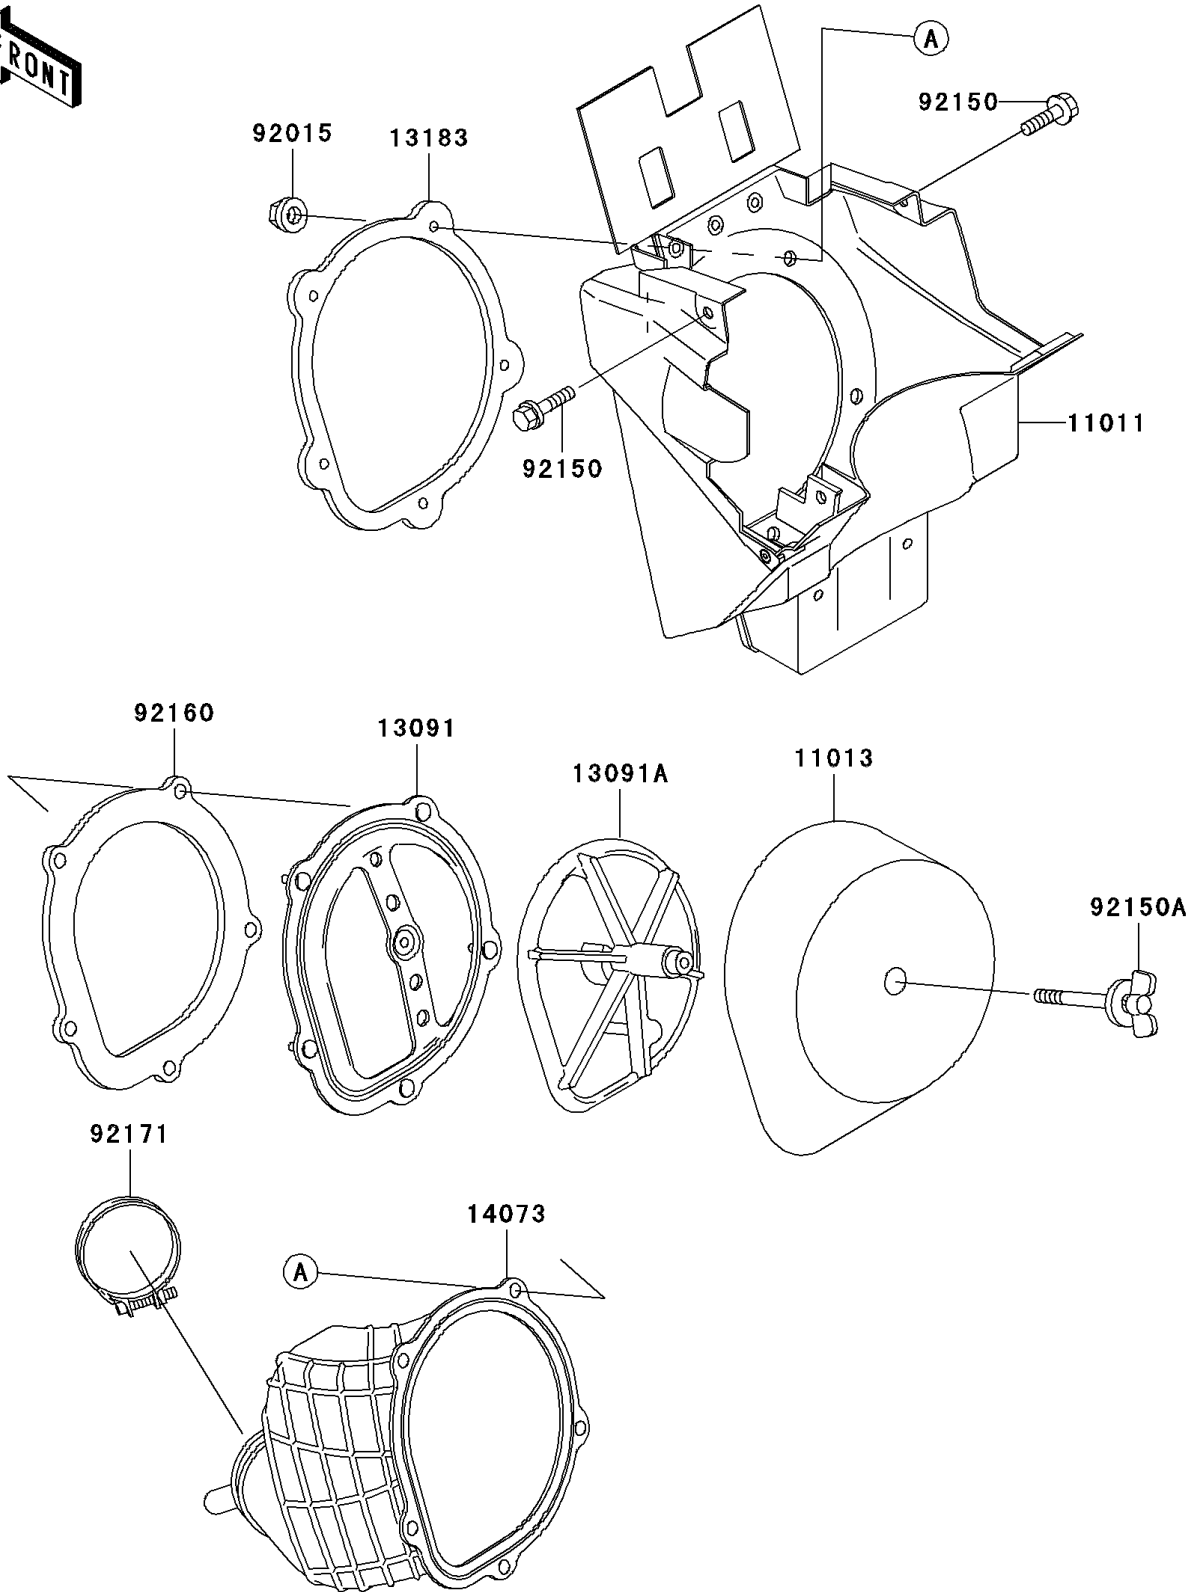

2002 KX250 PARTS DIAGRAM

Air Cleaner

E1130

2002 KX250 PARTS LIST

Air Cleaner

ITEM NAME	PART NUMBER	QUANTITY
CASE-AIR FILTER,BLACK (Ref # 11011)	11011-1557-6D	1
ELEMENT-AIR FILTER (Ref # 11013)	11013-1264	1
HOLDER (Ref # 13091)	13091-1664	1
HOLDER,ELEMENT (Ref # 13091A)	13091-1708	1
PLATE,DUCT FITTING (Ref # 13183)	13183-1530	1
DUCT,AIR FILTER (Ref # 14073)	14073-1743	1
NUT,FLANGED,5MM (Ref # 92015)	92015-1259	5
BOLT,FLANGED,6X16 (Ref # 92150)	92150-1506	2
BOLT,WING (Ref # 92150A)	92150-1565	1
DAMPER,DUCT SEAL (Ref # 92160)	92160-1196	1
CLAMP,AIR FILTER (Ref # 92171)	92171-1066	1