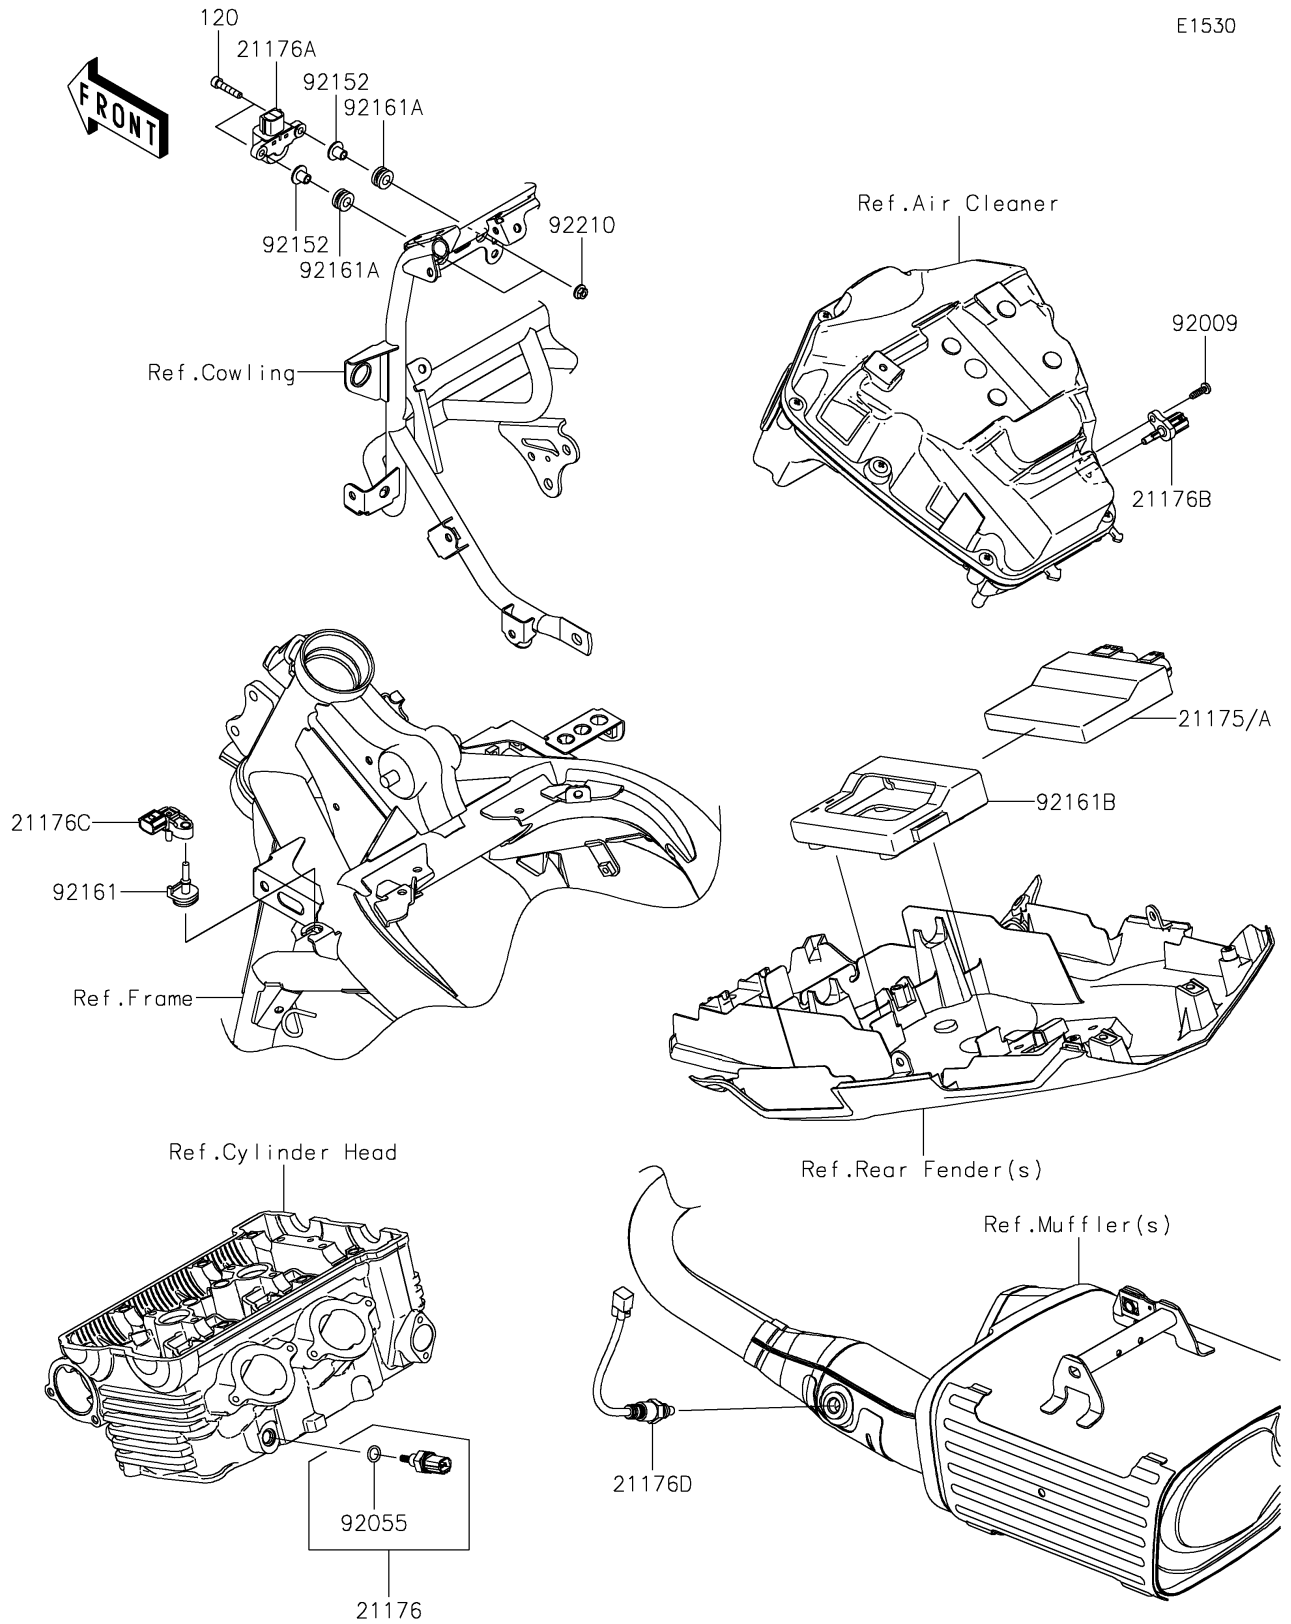

2021 VERSYS® 650 ABS PARTS DIAGRAM

Fuel Injection

E1530

2021 VERSYS® 650 ABS PARTS LIST

Fuel Injection

ITEM NAME	PART NUMBER	QUANTITY
BOLT-SOCKET,5X25 (Ref # 120)	120CA0525	2
SENSOR,WATER TEMP (Ref # 21176)	21176-0009	1
SENSOR,VEHICLE-DOWN (Ref # 21176A)	21176-0026	1
SENSOR,AIR TEMPERATURE (Ref # 21176B)	21176-0048	1
SENSOR,PRESSURE (Ref # 21176C)	21176-0111	1
SENSOR,OXYGEN (Ref # 21176D)	21176-0989	1
SCREW,TAPPING,5X16 (Ref # 92009)	92009-1984	1
RING-O,9.5X1.9 (Ref # 92055)	92055-0016	1
COLLAR (Ref # 92152)	92152-1592	2
DAMPER (Ref # 92161)	92161-0673	1
DAMPER,8X16X8.6 (Ref # 92161A)	92161-0685	2
DAMPER,ECU (Ref # 92161B)	92161-1854	1
NUT,FLANGED,5MM (Ref # 92210)	92210-0007	2