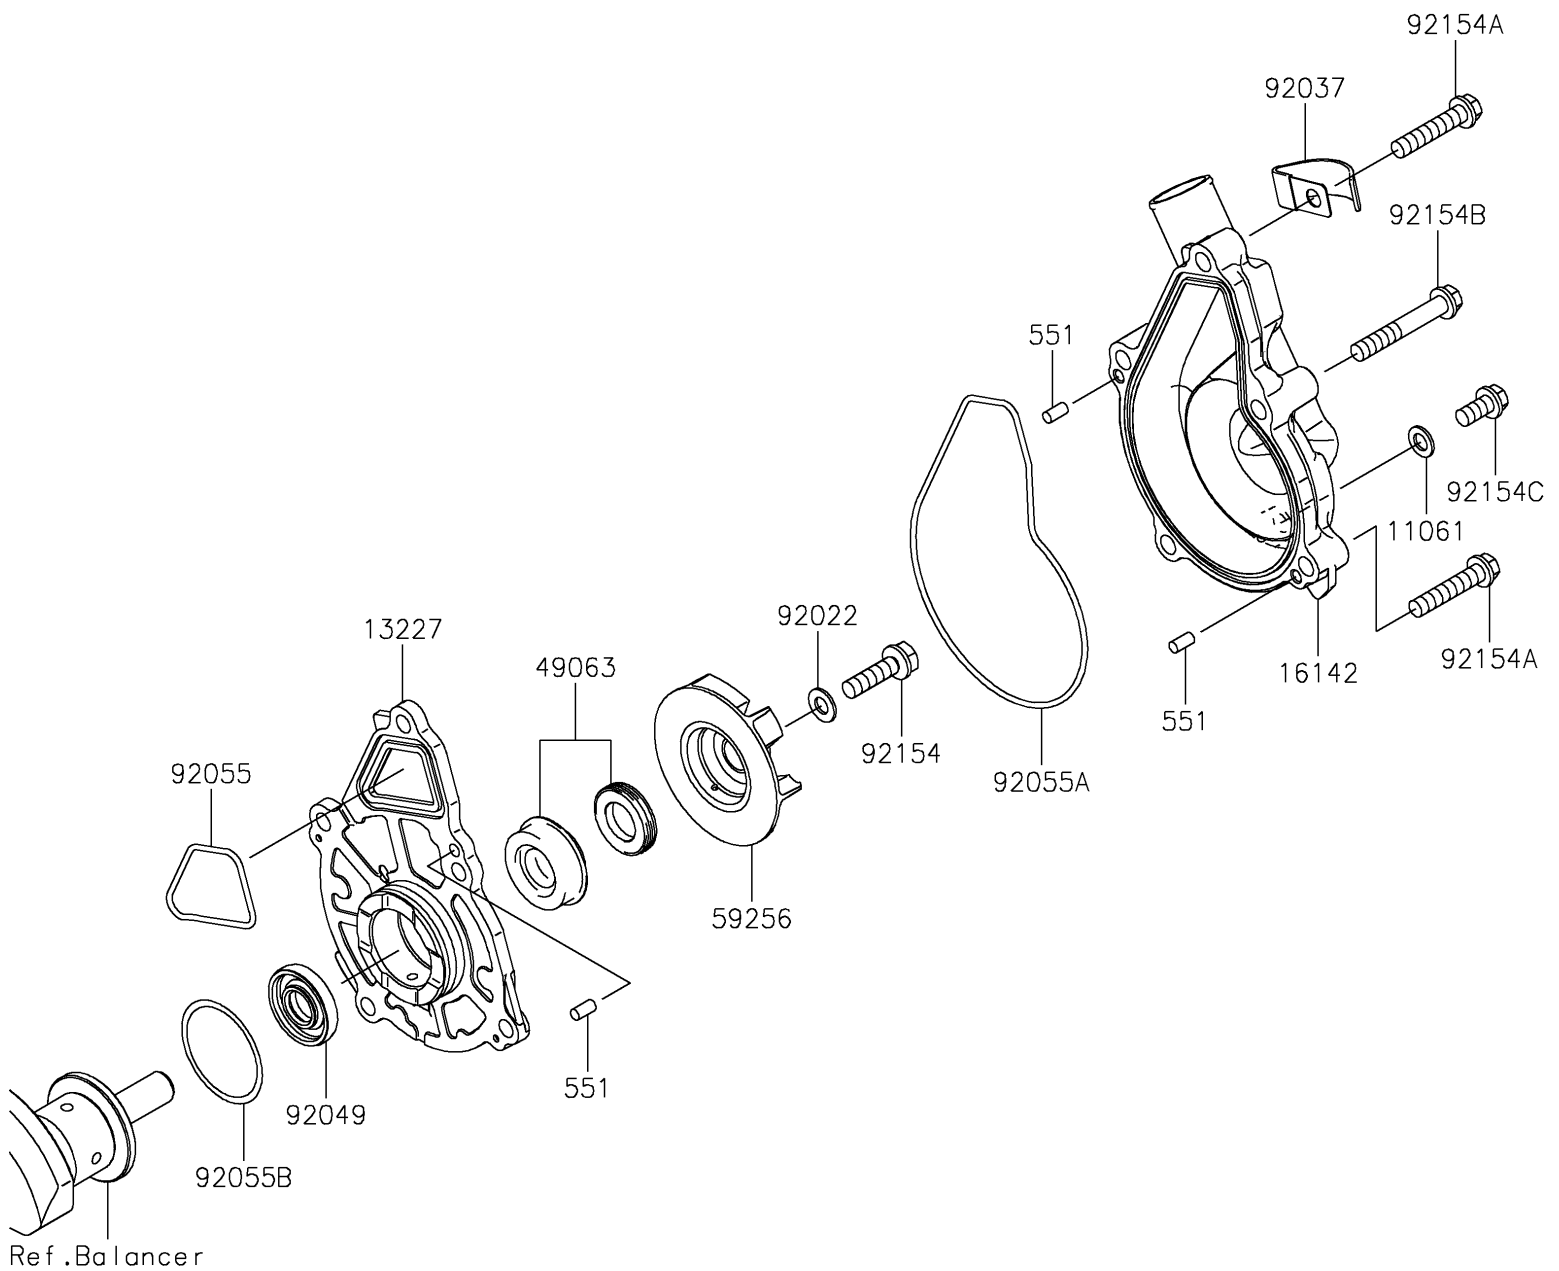

2021 VERSYS® 650 ABS PARTS DIAGRAM

Water Pump

E3031

2021 VERSYS® 650 ABS PARTS LIST

Water Pump

ITEM NAME	PART NUMBER	QUANTITY
GASKET (Ref # 11061)	11061-0107	1
HOUSING (Ref # 13227)	13227-0038	1
COVER-PUMP (Ref # 16142)	16142-0741	1
SEAL-MECHANICAL,WATER (Ref # 49063)	49063-1055	1
PIN-DOWEL,4X8 (Ref # 551)	551A0408	3
IMPELLER (Ref # 59256)	59256-0009	1
WASHER,6.1X12X1 (Ref # 92022)	92022-077	1
CLAMP (Ref # 92037)	92037-1680	1
SEAL-OIL,12X28.55X5 (Ref # 92049)	92049-0791	1
RING-O,CASE-HOUSING (Ref # 92055)	92055-0082	1
RING-O,HOUSING-PUMP COVER (Ref # 92055A)	92055-0083	1
RING-O,33.2MM (Ref # 92055B)	92055-1155	1
BOLT,FLANGED,6X22 (Ref # 92154)	92154-1069	1
BOLT,FLANGED,6X30 (Ref # 92154A)	92154-1773	2
BOLT,FLANGED,6X40 (Ref # 92154B)	92154-1774	3
BOLT,FLANGED,6X12 (Ref # 92154C)	92154-1777	1