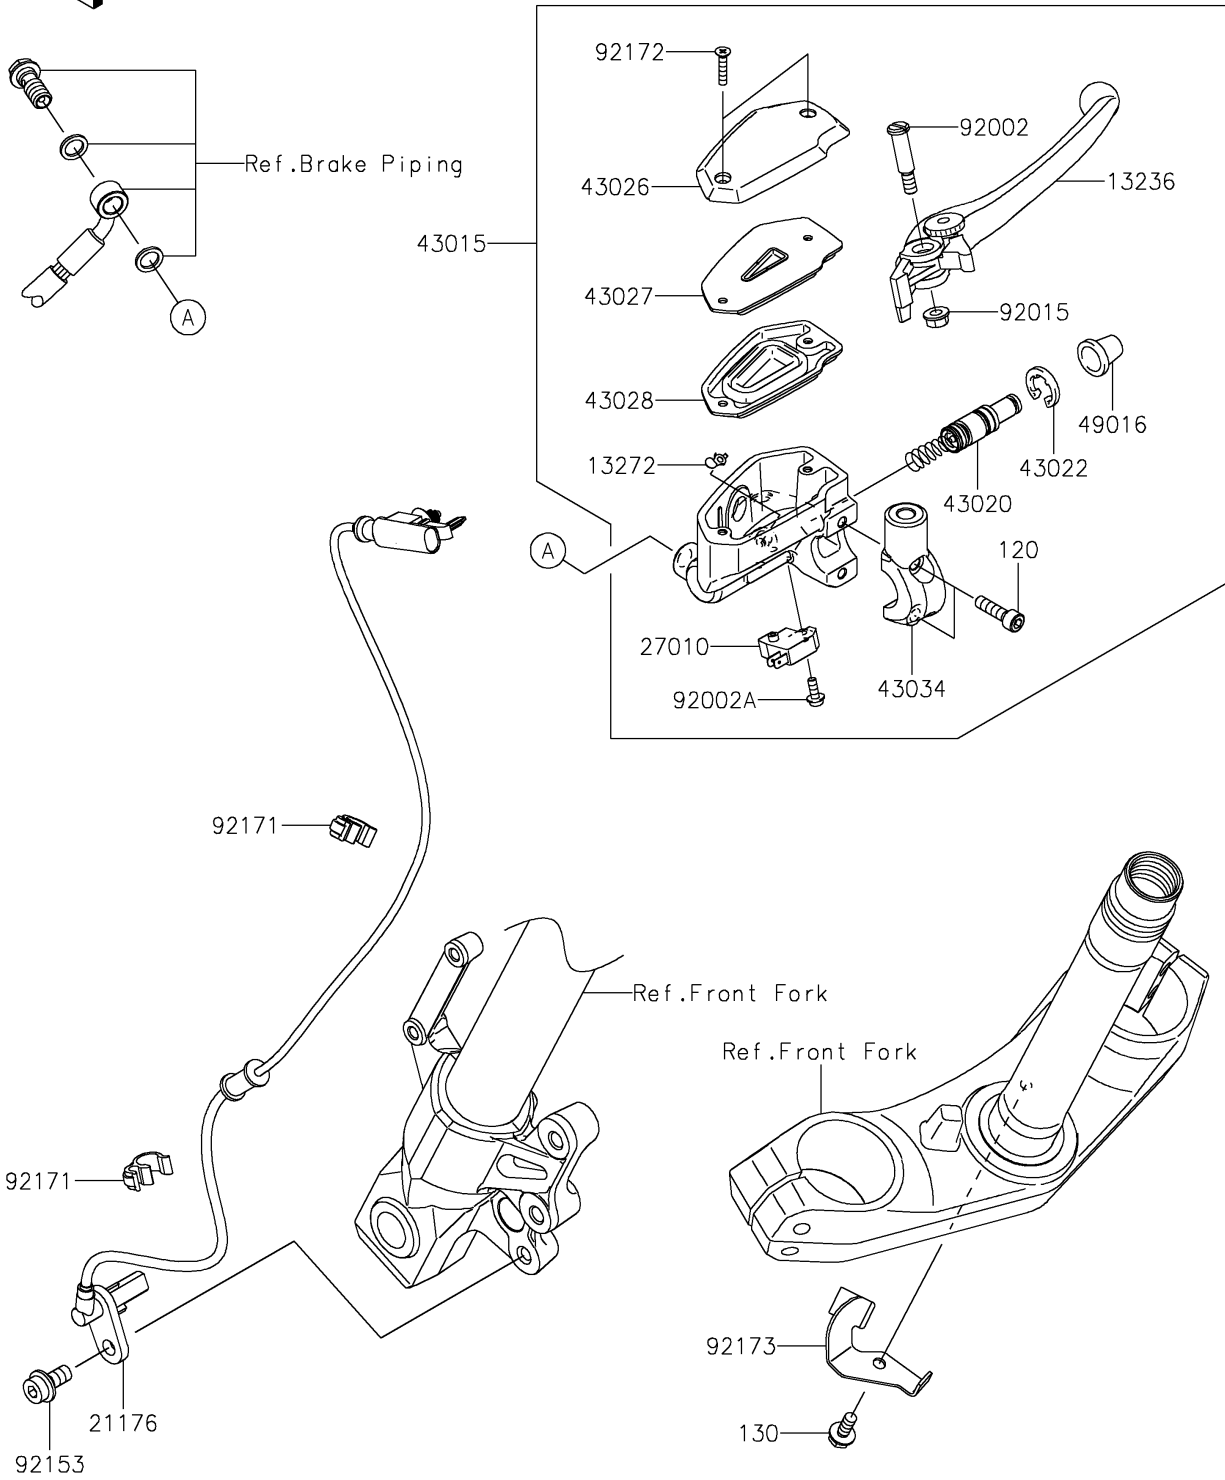

2021 VERSYS® 650 ABS PARTS DIAGRAM

Front Master Cylinder

F2291

2021 VERSYS® 650 ABS PARTS LIST

Front Master Cylinder

| ITEM NAME | PART NUMBER | QUANTITY |
|--|-------------|----------|
| BOLT-SOCKET,6X22 (Ref # 120) | 120CB0622 | 2 |
| BOLT-FLANGED,6X14 (Ref # 130) | 130BA0614 | 1 |
| LEVER-COMP,FRONT BRAKE (Ref # 13236) | 13236-0140 | 1 |
| PLATE (Ref # 13272) | 13272-0573 | 1 |
| SENSOR,FR (Ref # 21176) | 21176-0776 | 1 |
| SWITCH,BRAKE (Ref # 27010) | 27010-0762 | 1 |
| CYLINDER-ASSY-MASTER,FR (Ref # 43015) | 43015-0601 | 1 |
| PISTON-COMP-BRAKE (Ref # 43020) | 43020-0008 | 1 |
| STOPPER-BRAKE,PISTON (Ref # 43022) | 43022-1010 | 1 |
| CAP-BRAKE (Ref # 43026) | 43026-0019 | 1 |
| PLATE-DIAPHRAGM (Ref # 43027) | 43027-0008 | 1 |
| DIAPHRAGM (Ref # 43028) | 43028-0015 | 1 |
| HOLDER-BRAKE,MASTER CYLINDER (Ref # 43034) | 43034-0049 | 1 |
| COVER-SEAL,MASTER CYLINDER (Ref # 49016) | 49016-1044 | 1 |
| BOLT,LEVER SET,BLACK (Ref # 92002) | 92002-1322 | 1 |
| BOLT,SCREW,4X12 (Ref # 92002A) | 92002-1323 | 1 |
| NUT,FLANGED,6MM (Ref # 92015) | 92015-1528 | 1 |
| BOLT,SOCKET,8X16 (Ref # 92153) | 92153-0327 | 1 |
| CLAMP,BRAKE HOSE (Ref # 92171) | 92171-1819 | 2 |
| SCREW,4X20 (Ref # 92172) | 92172-0320 | 2 |
| CLAMP,FORK UNDER HOLDER (Ref # 92173) | 92173-1288 | 1 |