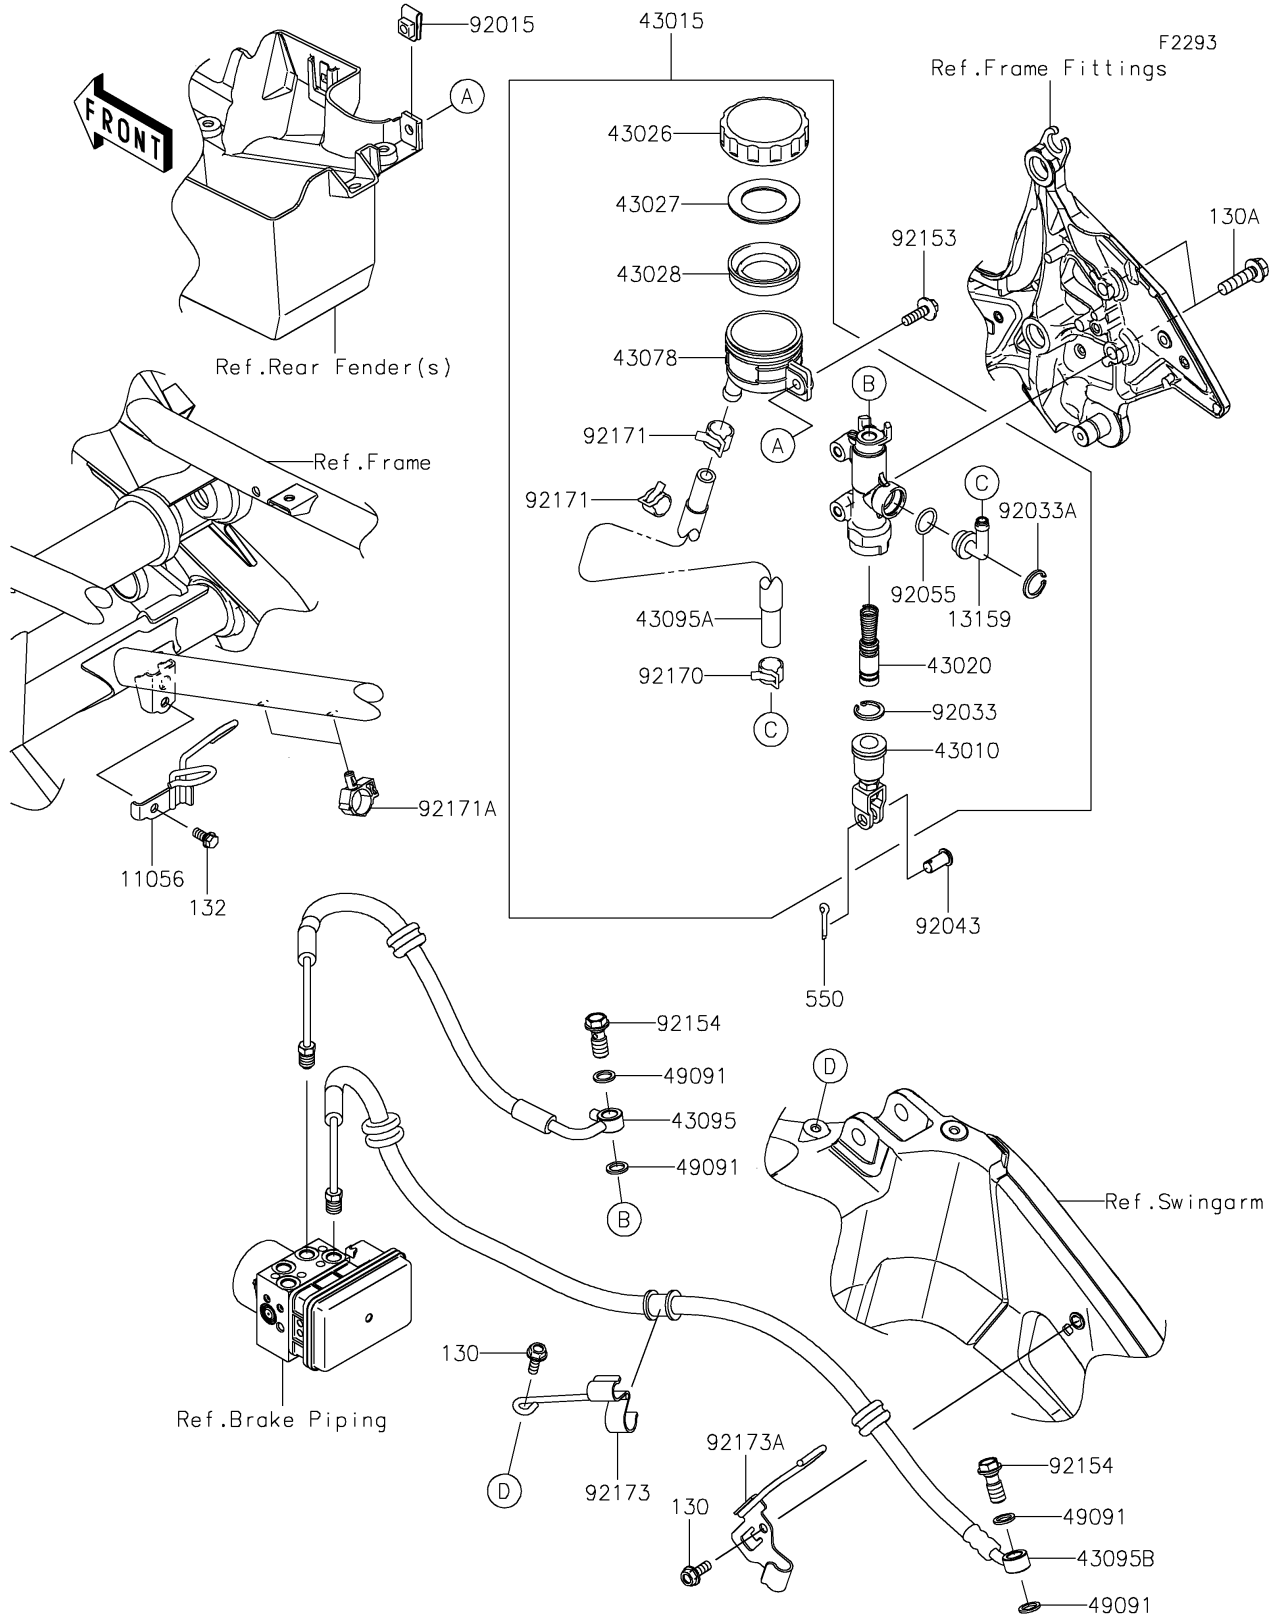

# 2021 VERSYS® 650 ABS PARTS DIAGRAM

## Rear Master Cylinder

## 2021 VERSYS® 650 ABS PARTS LIST

### Rear Master Cylinder

ITEM NAME	PART NUMBER	QUANTITY
BRACKET,FRAME COMP (Ref # 11056)	11056-4072	1
BOLT-FLANGED,6X16 (Ref # 130)	130BB0616	2
BOLT-FLANGED,8X30 (Ref # 130A)	130CA0830	2
CONNECTOR (Ref # 13159)	13159-1056	1
BOLT-FLANGED-SMALL,6X12 (Ref # 132)	132BB0612	1
ROD-ASSY-BRAKE (Ref # 43010)	43010-1062	1
CYLINDER-ASSY-MASTER,RR (Ref # 43015)	43015-0602	1
PISTON-COMP-BRAKE (Ref # 43020)	43020-1094	1
CAP-BRAKE (Ref # 43026)	43026-1051	1
PLATE-DIAPHRAGM (Ref # 43027)	43027-1051	1
DIAPHRAGM,MASTER CYLINDER (Ref # 43028)	43028-1057	1
RESERVOIR,RR MASTER CYLINDER (Ref # 43078)	43078-1082	1
HOSE-BRAKE,RR M/C-ABS UNIT (Ref # 43095)	43095-0823	1
HOSE-BRAKE,500MM (Ref # 43095A)	43095-0842	1
HOSE-BRAKE,ABS UNIT-RR CAL. (Ref # 43095B)	43095-0938	1
WASHER-SEAL,10.1X14.5X1.5 (Ref # 49091)	49091-0001	4
PIN-COTTER,2.0X15 (Ref # 550)	550AA2015	1
NUT,6MM (Ref # 92015)	92015-1602	1
RING-SNAP,20.9X24.6X1.2 (Ref # 92033)	92033-0079	1
RING-SNAP,20.5MM (Ref # 92033A)	92033-1186	1
PIN (Ref # 92043)	92043-0182	1
RING-O,14.8X2.4 (Ref # 92055)	92055-0741	1
BOLT,6X22 (Ref # 92153)	92153-0725	1
BOLT,FLANGED,10X23 (Ref # 92154)	92154-0732	2
CLAMP,HOSE (Ref # 92170)	92170-1091	1
CLAMP,HOSE (Ref # 92171)	92171-0463	2
CLAMP (Ref # 92171A)	92171-0955	2
CLAMP,SWING ARM,FR (Ref # 92173)	92173-1290	1
CLAMP,SWING ARM (Ref # 92173A)	92173-1291	1