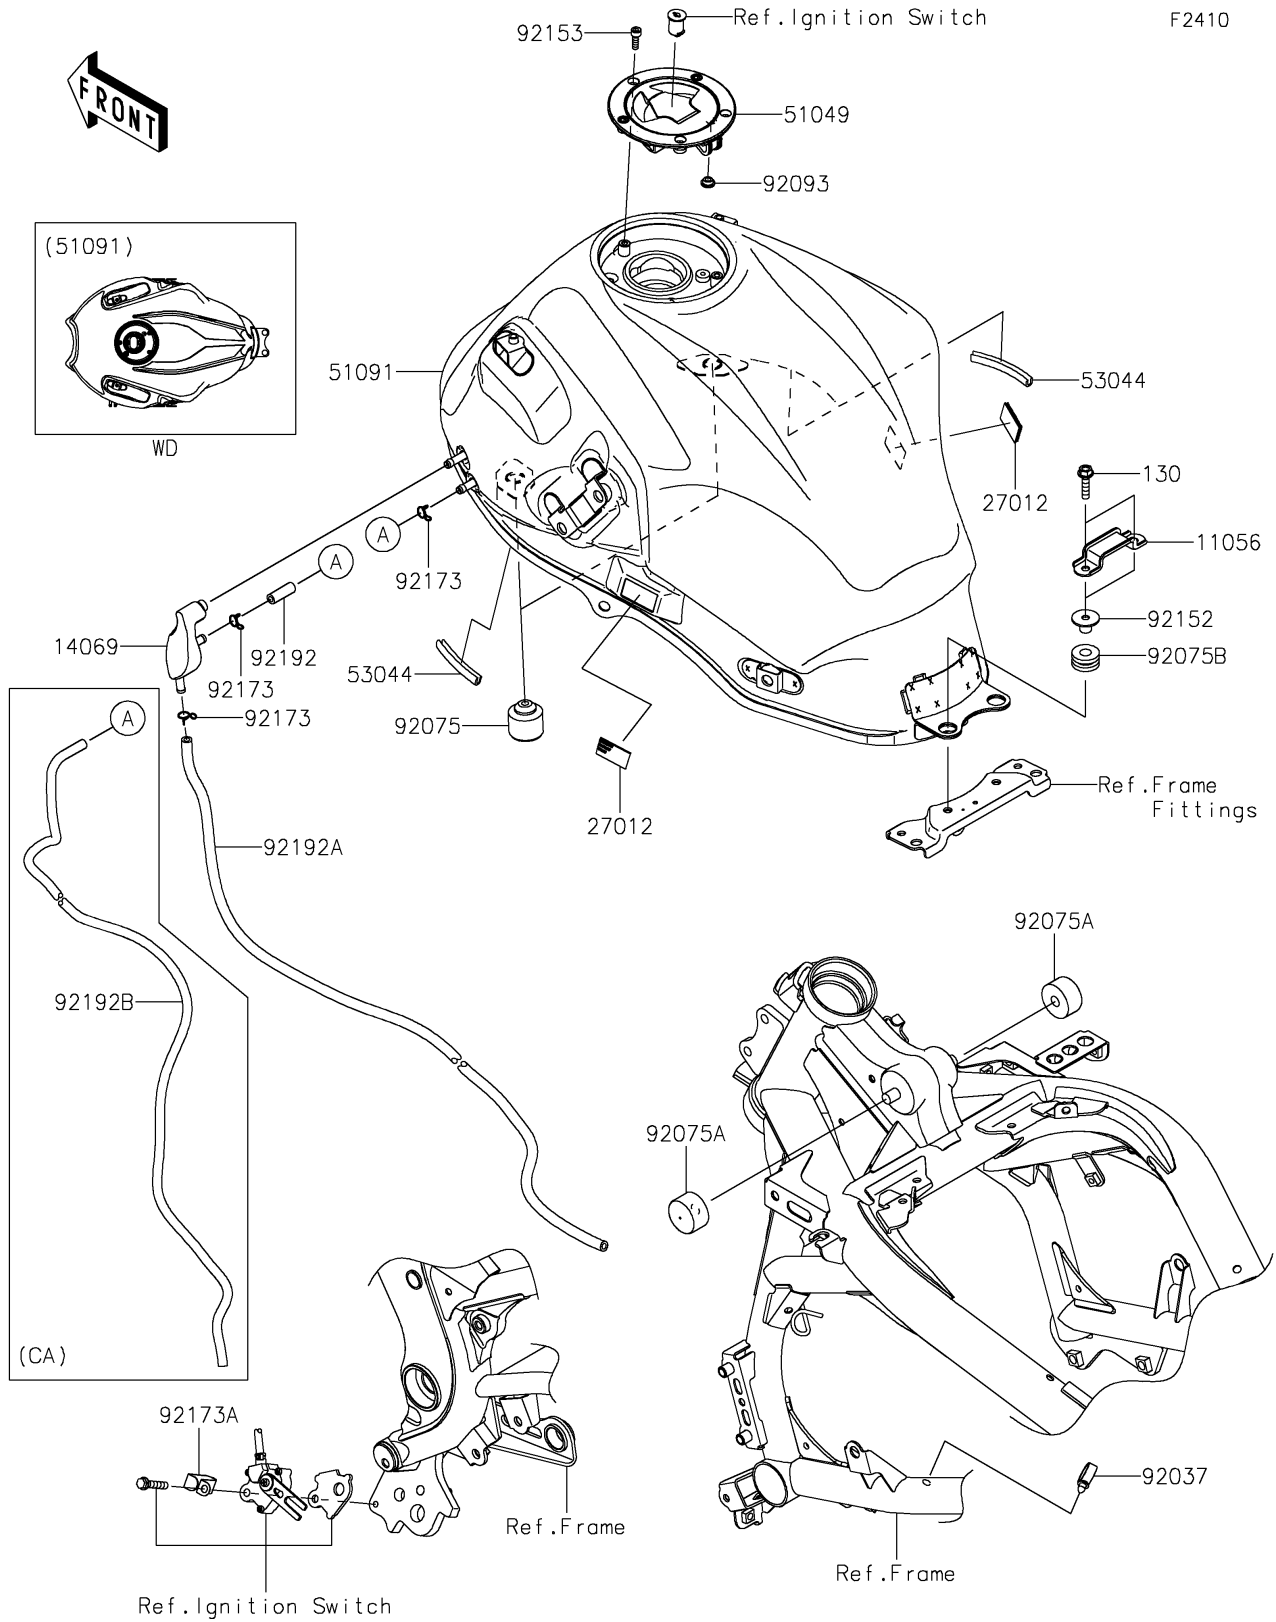

2021 VERSYS® 650 ABS PARTS DIAGRAM

Fuel Tank

2021 VERSYS® 650 ABS PARTS LIST

Fuel Tank

ITEM NAME	PART NUMBER	QUANTITY
BRACKET,SEAT (Ref # 11056)	11056-0361	1
BOLT-FLANGED,6X25 (Ref # 130)	130BA0625	2
HOOK,DUAL LOCK FASTENER,20X30 (Ref # 27012)	27012-0784	2
CAP-TANK,FUEL (Ref # 51049)	51049-0749	1
TANK-COMP-FUEL,M.S.BLACK (Ref # 51091)	51091-5390-660	1
TRIM,L=60 (Ref # 53044)	53044-1249	2
CLAMP,HOSE (Ref # 92037)	92037-1827	1
DAMPER (Ref # 92075)	92075-1002	2
DAMPER,FUEL TANK (Ref # 92075A)	92075-125	2
DAMPER,10X24X12 (Ref # 92075B)	92075-1690	2
SEAL,FUEL TANK CAP (Ref # 92093)	92093-1030	1
COLLAR,6.5X10X13.1 (Ref # 92152)	92152-0910	2
BOLT,SOCKET,5X16 (Ref # 92153)	92153-1616	3
CLAMP (Ref # 92173A)	92173-0833	1