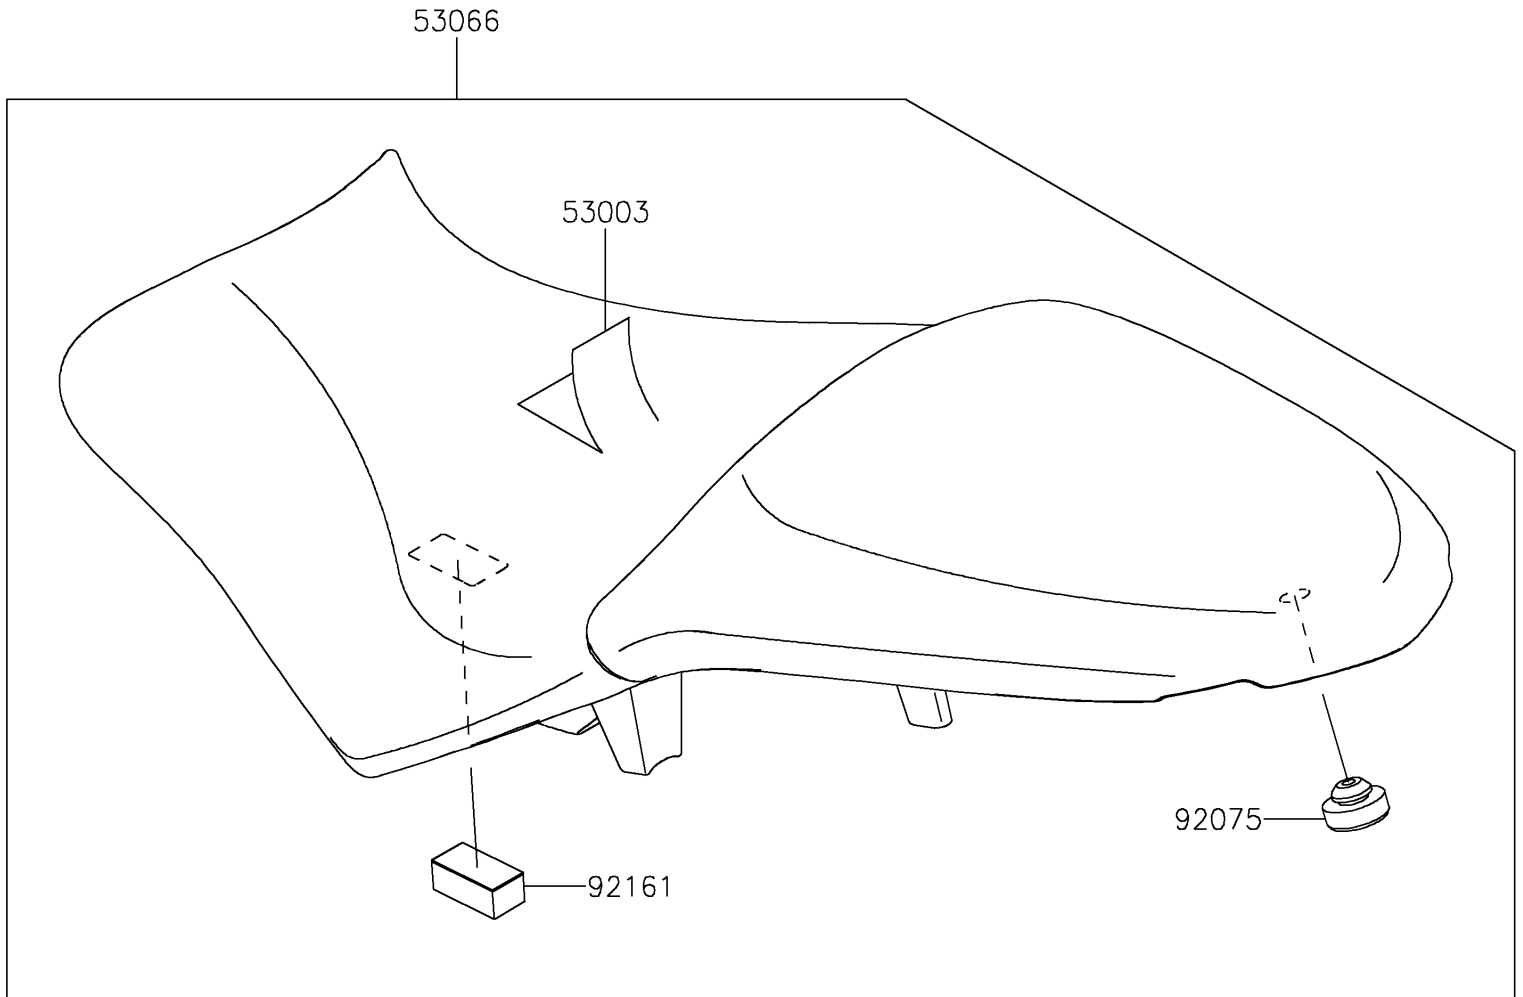

2021 VERSYS® 650 ABS PARTS DIAGRAM

Seat

F2510

2021 VERSYS® 650 ABS PARTS LIST

Seat

ITEM NAME	PART NUMBER	QUANTITY
LEATHER,SEAT,BLACK (Ref # 53003)	53003-0311-MA	1
SEAT-ASSY,DUAL,BLACK (Ref # 53066)	53066-0443-MA	1
DAMPER (Ref # 92075)	92075-1045	1
DAMPER,SEAT (Ref # 92161)	92161-1321	1