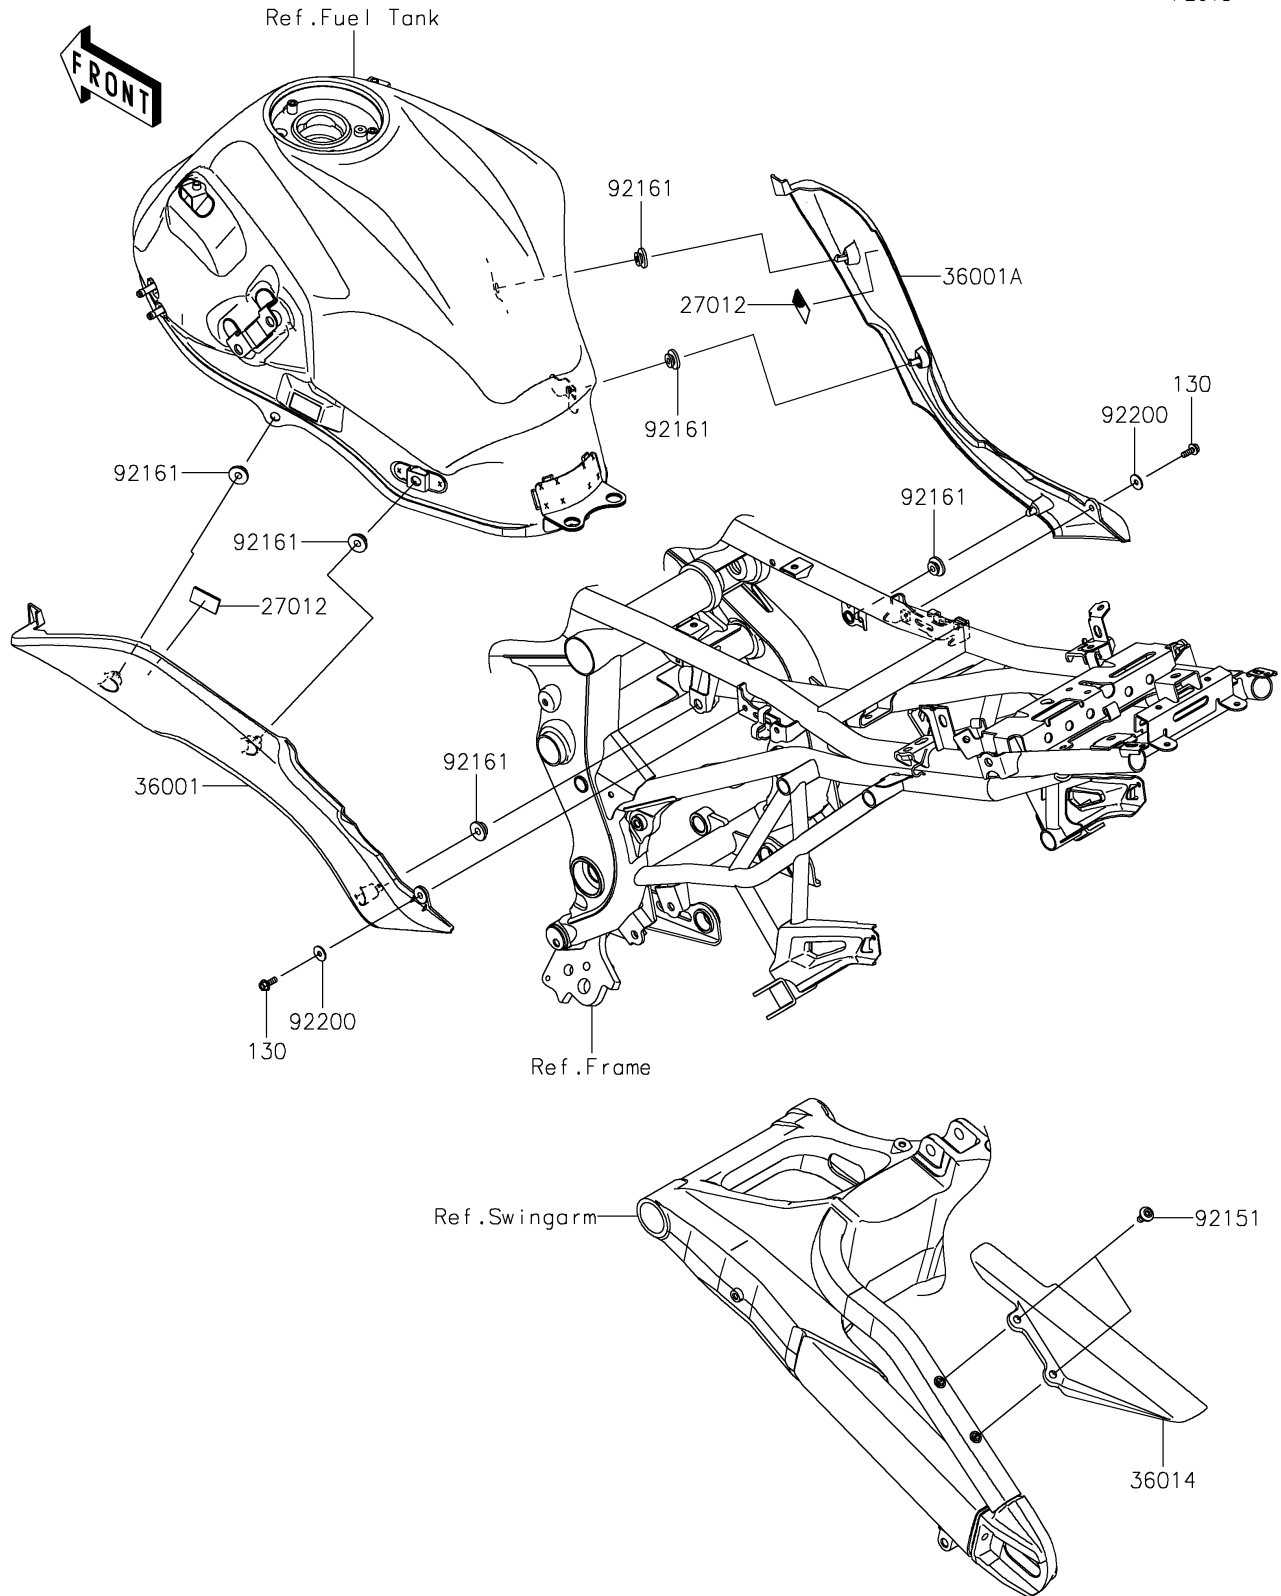

2021 VERSYS® 650 ABS PARTS DIAGRAM

Side Covers/Chain Cover

F2610

2021 VERSYS® 650 ABS PARTS LIST

Side Covers/Chain Cover

ITEM NAME	PART NUMBER	QUANTITY
BOLT-FLANGED,5X14 (Ref # 130)	130BA0514	2
HOOK (Ref # 27012)	27012-0751	2
COVER-SIDE,LH (Ref # 36001)	36001-0612	1
COVER-SIDE,RH (Ref # 36001A)	36001-0613	1
CASE-CHAIN,RR (Ref # 36014)	36014-0018	1
BOLT,SOCKET,6X14 (Ref # 92151)	92151-1654	2
DAMPER (Ref # 92161)	92161-1531	6
WASHER,5.2X16X1.2 (Ref # 92200)	92200-0583	2