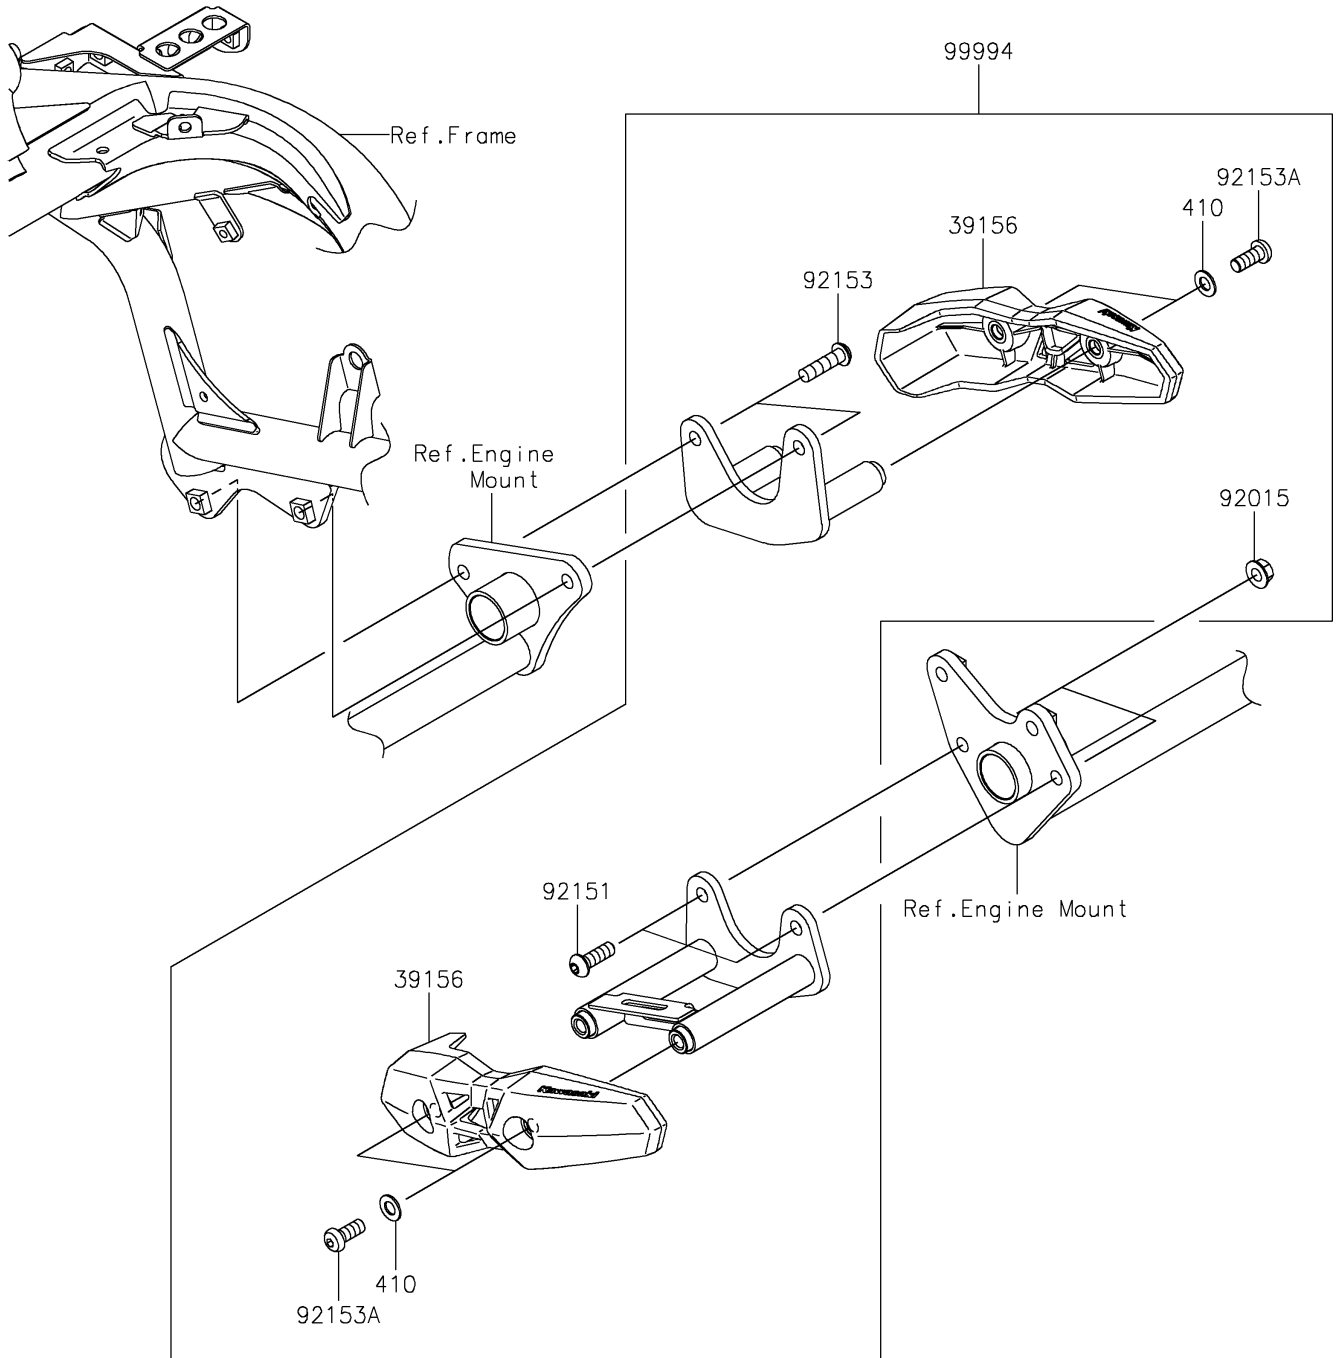

# 2021 VERSYS® 650 ABS PARTS DIAGRAM

Accessory(Engine Guard)

F2910B

## 2021 VERSYS® 650 ABS PARTS LIST

Accessory(Engine Guard)

ITEM NAME	PART NUMBER	QUANTITY
PAD,SLIDER (Ref # 39156)	39156-1818	2
WASHER-PLAIN-SMALL,8MM,BLACK (Ref # 410)	410AB0800	4
NUT,FLANGED,8MM (Ref # 92015)	92015-1014	2
BOLT,SOCKET,8X25 (Ref # 92151)	92151-1327	2
BOLT,SOCKET,8X30 (Ref # 92153)	92153-0393	2
BOLT,SOCKET,8X20 (Ref # 92153A)	92153-0912	4
KIT-ACCESSORY,GUARD-ENGINE (Ref # 99994)	99994-0477	1