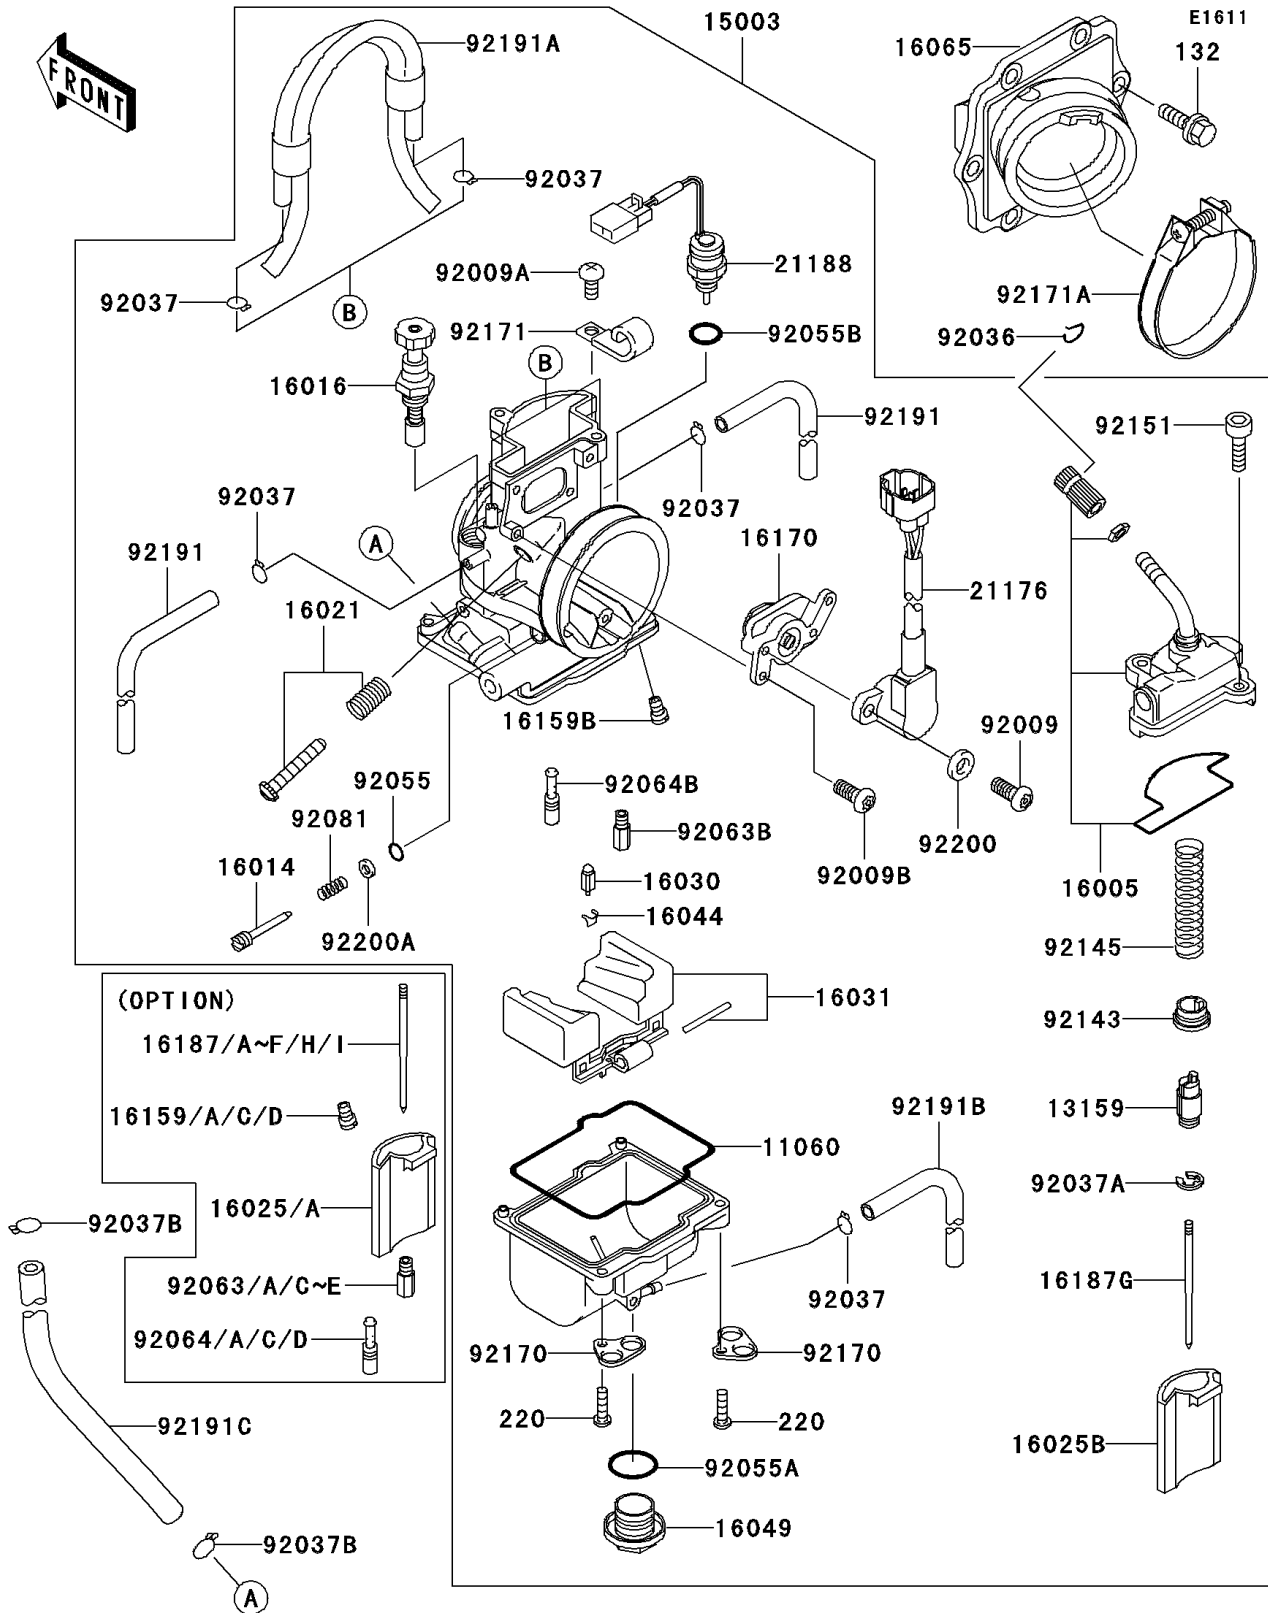

2002 KX250 PARTS DIAGRAM

Carburetor