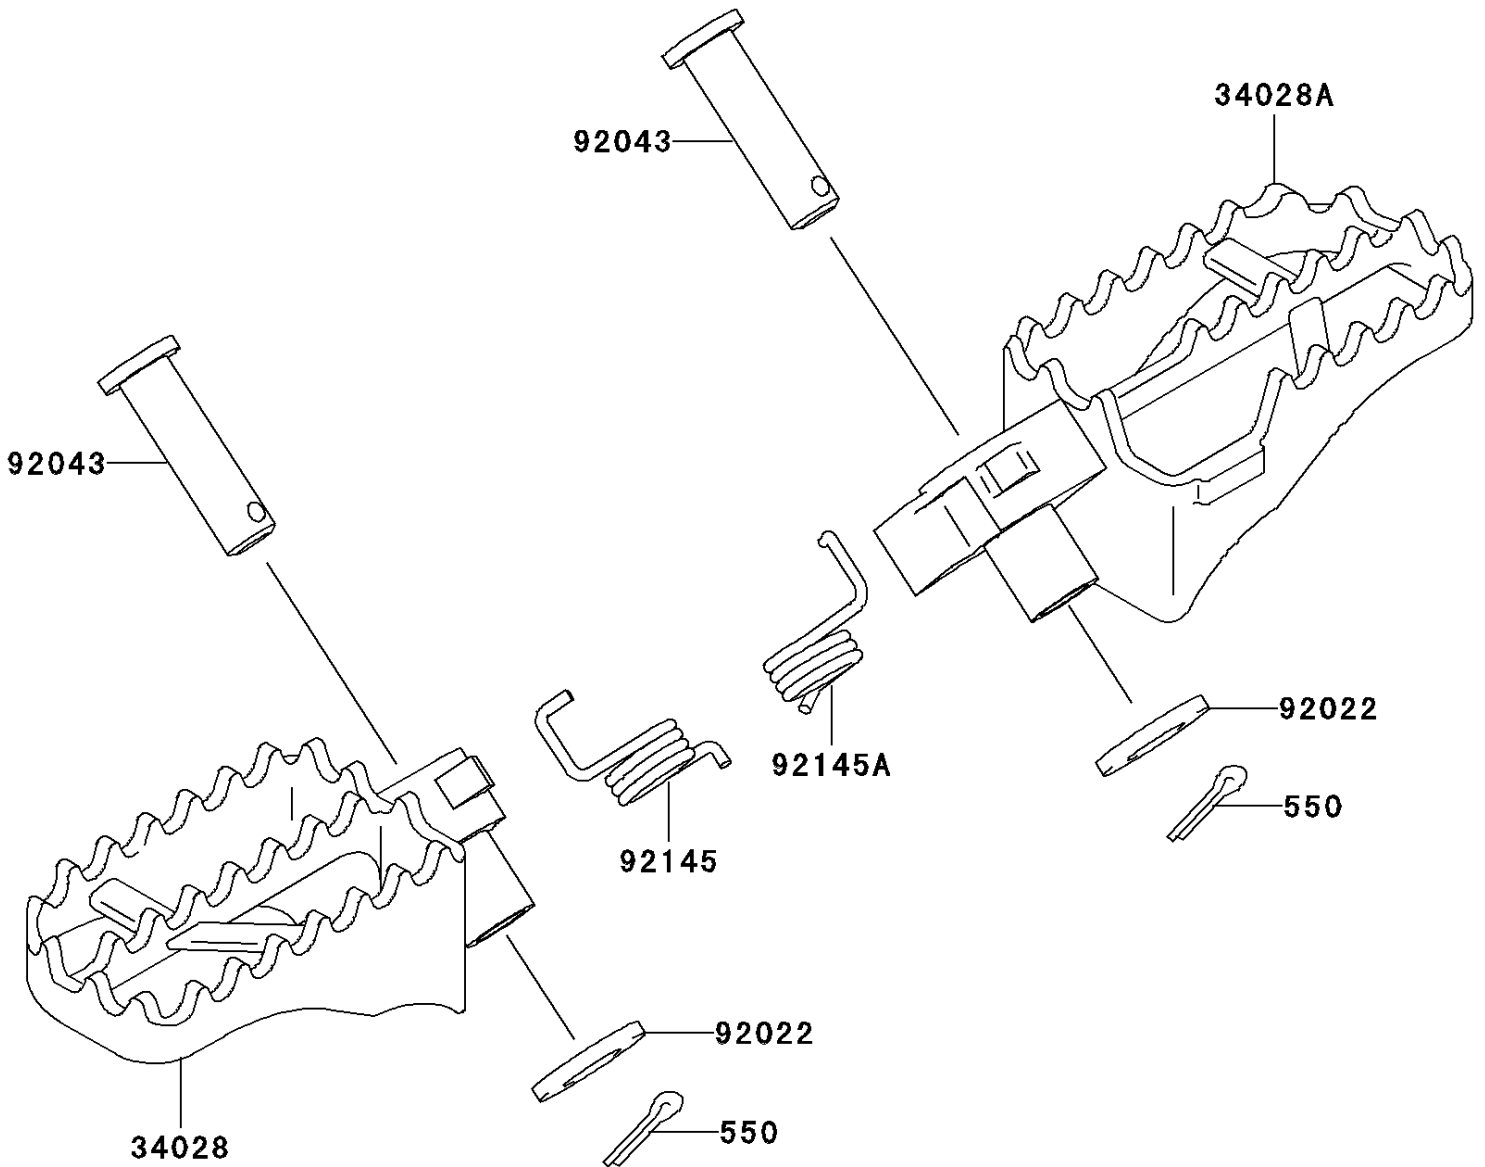

2002 KX250 PARTS DIAGRAM

Footrests

F2160

2002 KX250 PARTS LIST

Footrests

| ITEM NAME | PART NUMBER | QUANTITY |
|--------------------------------|---------------|----------|
| PIN-COTTER,3.0X20 (Ref # 550) | 550S3020 | 2 |
| STEP,LH,SILVER (Ref # 34028) | 34028-1525-CE | 1 |
| STEP,RH,SILVER (Ref # 34028A) | 34028-1526-CE | 1 |
| WASHER,10.2X16X1 (Ref # 92022) | 92022-1829 | 2 |
| PIN,10X49.5 (Ref # 92043) | 92043-1564 | 2 |
| SPRING,STEP,LH (Ref # 92145) | 92145-1466 | 1 |
| SPRING,STEP,RH (Ref # 92145A) | 92145-1467 | 1 |