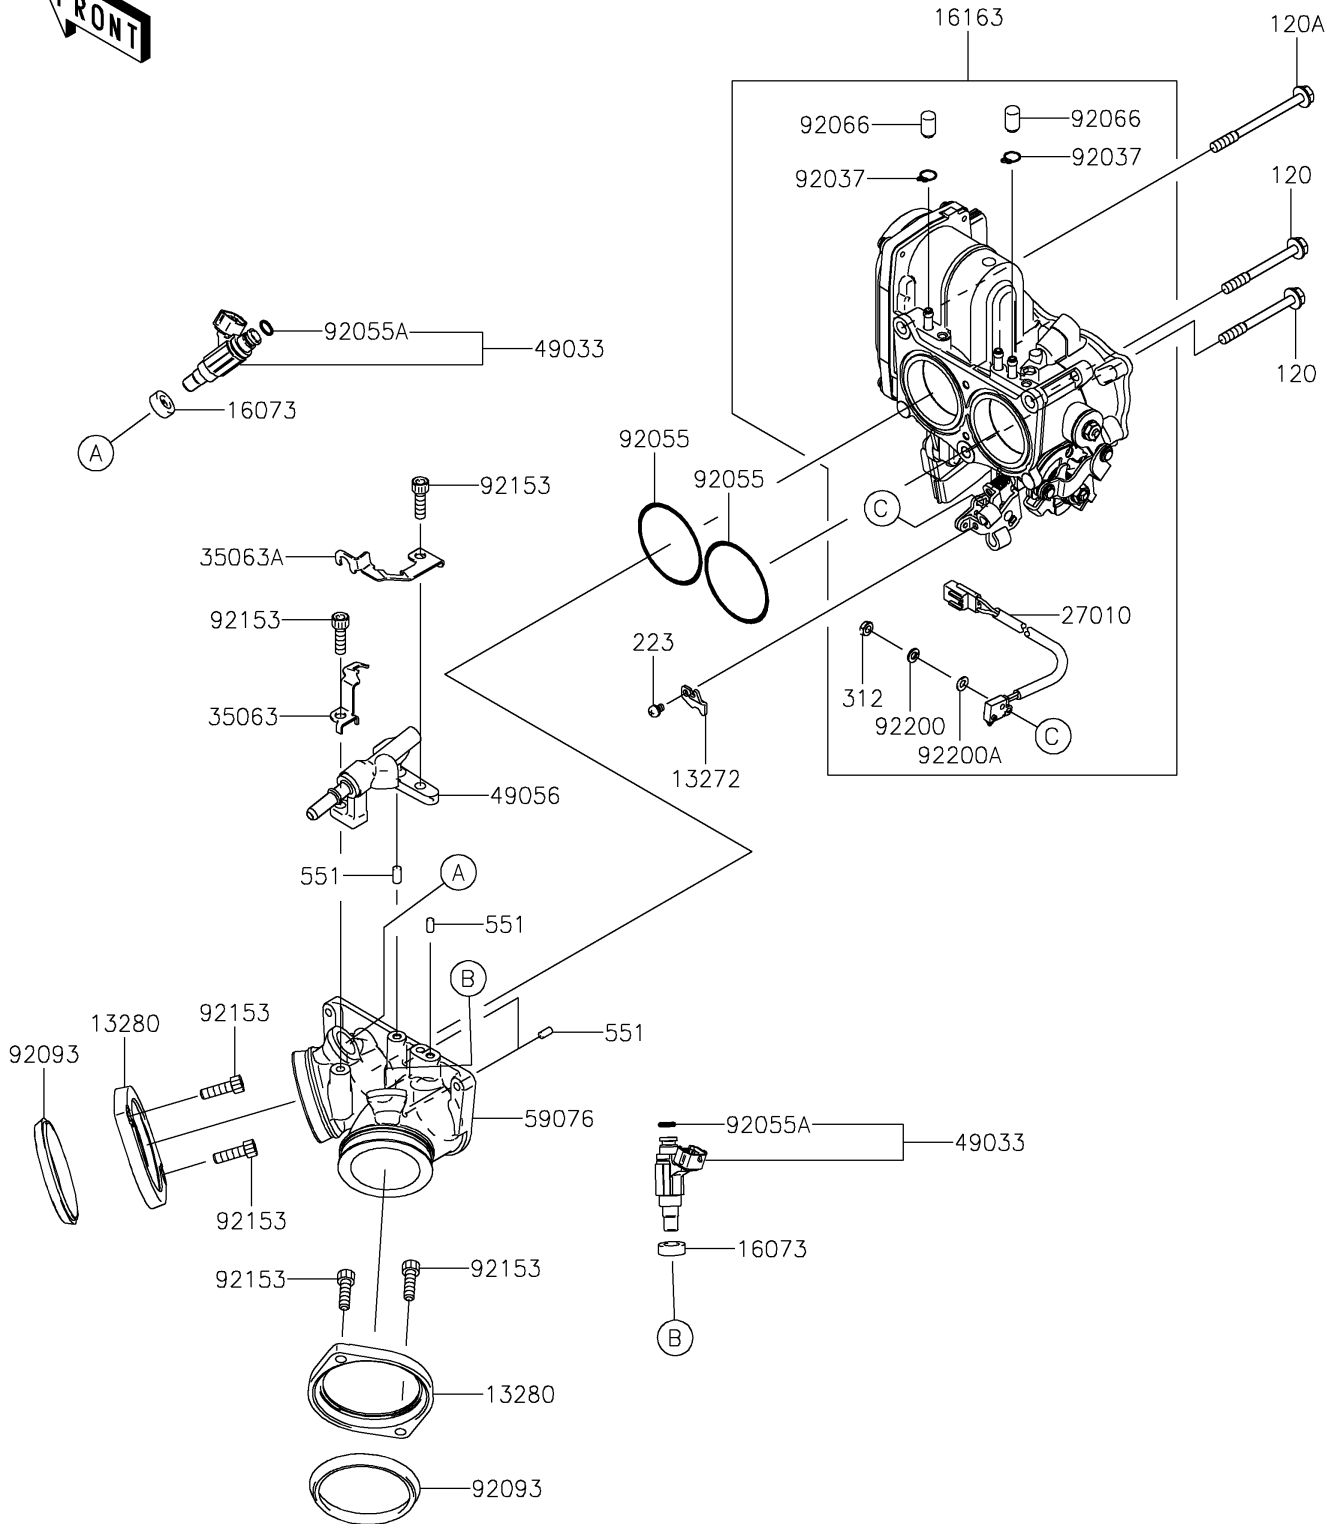

2021 VULCAN® 1700 VAQUERO® ABS PARTS DIAGRAM

Throttle

E1510

2021 VULCAN® 1700 VAQUERO® ABS PARTS LIST

Throttle

ITEM NAME	PART NUMBER	QUANTITY
BOLT-SOCKET,6X60 (Ref # 120)	120CA0660	2
BOLT-SOCKET,6X75 (Ref # 120A)	120CA0675	1
PLATE,CABLE STOPPER (Ref # 13272)	13272-0620	1
HOLDER,INTAKE MANIFOLD (Ref # 13280)	13280-0007	2
INSULATOR (Ref # 16073)	16073-3707	2
THROTTLE-ASSY,EACW42 (Ref # 16163)	16163-0124	1
SCREW-PAN-WS-CROS,4X6 (Ref # 223)	223AA0406	1
SWITCH,AUTOCRUISE CANCEL (Ref # 27010)	27010-0093	1
NUT-HEX (Ref # 312)	312BC0300	1
STAY (Ref # 35063)	35063-0075	1
STAY (Ref # 35063A)	35063-0076	1
NOZZLE-INJECTION (Ref # 49033)	49033-0003	2
PIPE-INJECTION (Ref # 49056)	49056-0020	1
PIN-DOWEL,4X8 (Ref # 551)	551A0408	4
MANIFOLD-INTAKE (Ref # 59076)	59076-0005	1
CLAMP,BREATHER TUBE (Ref # 92037)	92037-174	2
RING-O,49.7X2.4 (Ref # 92055)	92055-0183	2
RING-O,INJECTION NOZZLE (Ref # 92055A)	92055-1622	2
PLUG,FITTING (Ref # 92066)	92066-1549	2
SEAL (Ref # 92093)	92093-0006	2
BOLT,SOCKET,6X20 (Ref # 92153)	92153-1031	6
WASHER,SPRING (Ref # 92200)	92200-0539	1
WASHER (Ref # 92200A)	92200-0540	1