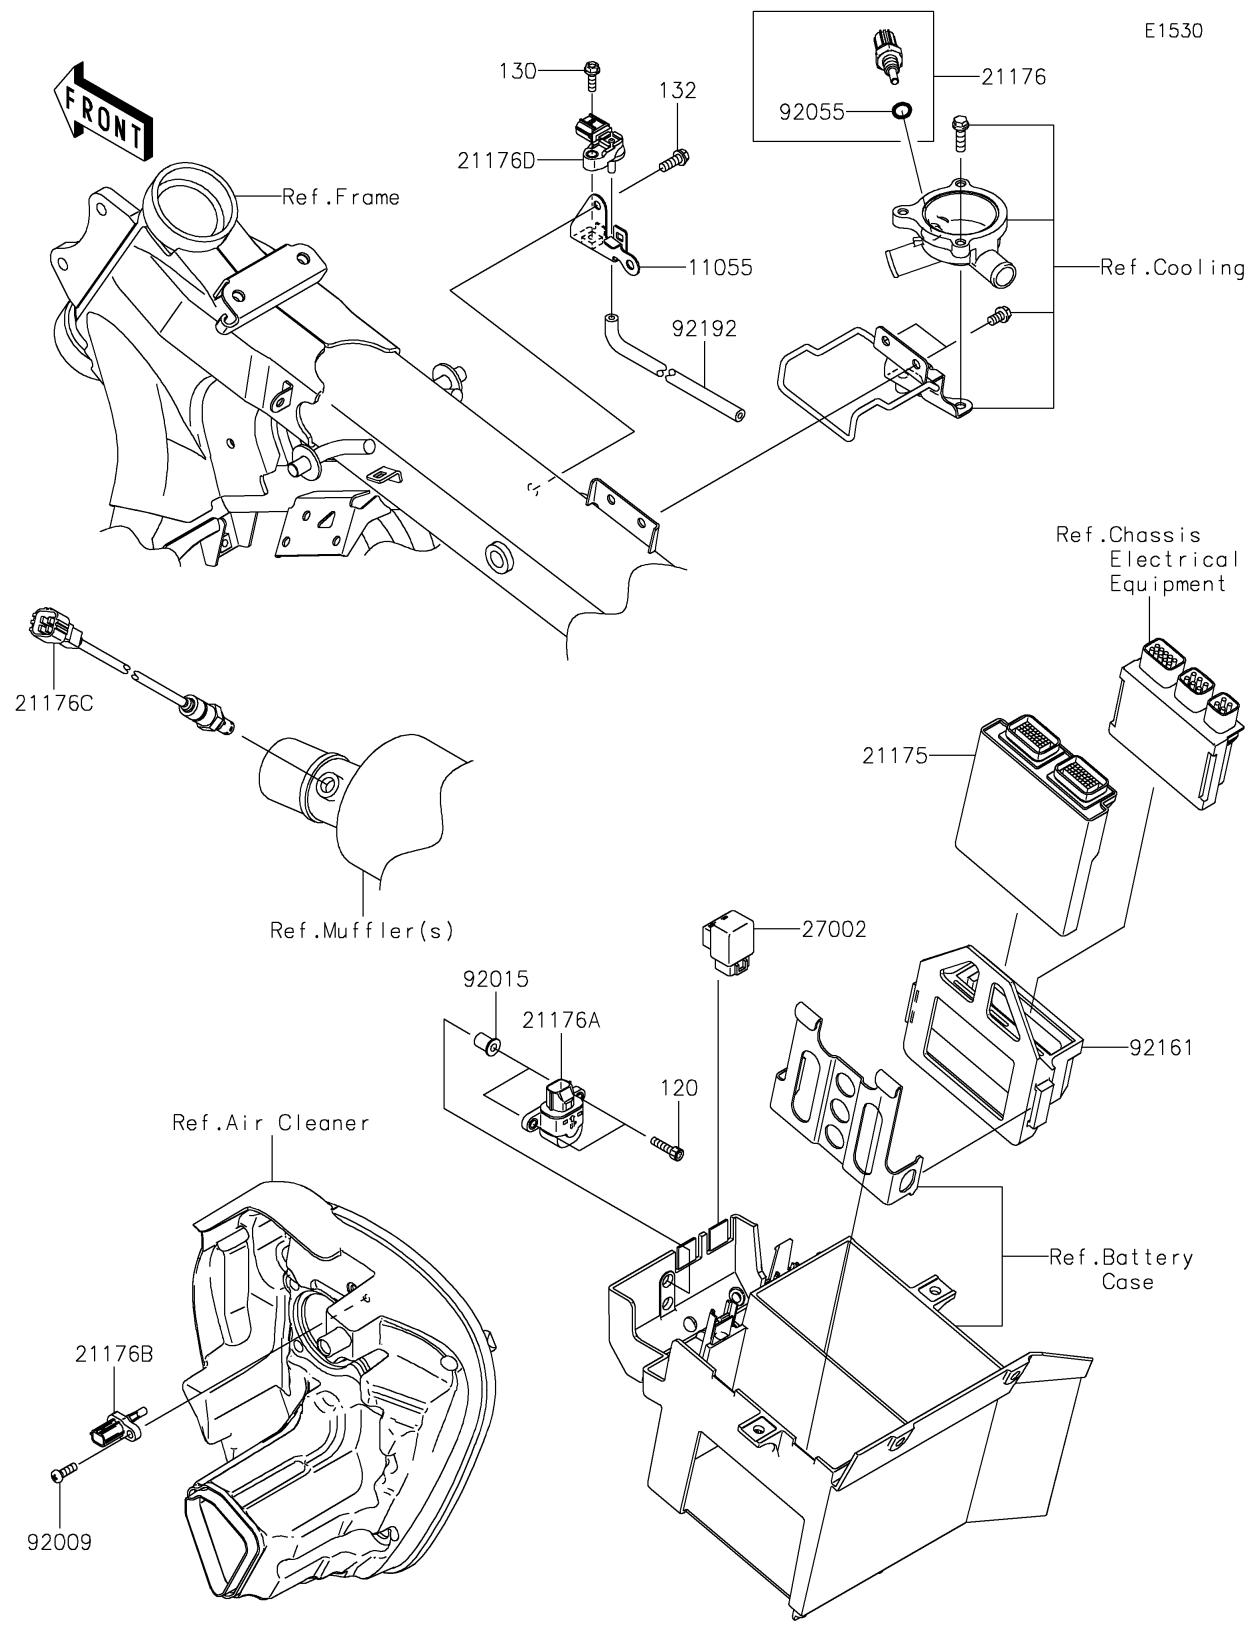

# 2021 VULCAN® 1700 VAQUERO® ABS PARTS DIAGRAM

Fuel Injection

## 2021 VULCAN® 1700 VAQUERO® ABS PARTS LIST

### Fuel Injection

ITEM NAME	PART NUMBER	QUANTITY
BRACKET (Ref # 11055)	11055-0569	1
BOLT-SOCKET,5X20 (Ref # 120)	120CA0520	2
BOLT-FLANGED,5X16 (Ref # 130)	130BA0516	1
BOLT-FLANGED-SMALL,6X16 (Ref # 132)	132BA0616	1
CONTROL UNIT-ELECTRONIC (Ref # 21175)	21175-0927	1
SENSOR,WATER TEMP (Ref # 21176)	21176-0009	1
SENSOR (Ref # 21176A)	21176-0025	1
SENSOR,AIR TEMPERATURE (Ref # 21176B)	21176-0048	1
SENSOR,OXYGEN (Ref # 21176C)	21176-0090	1
SENSOR,PRESSURE (Ref # 21176D)	21176-0111	1
RELAY-ASSY (Ref # 27002)	27002-1062	1
SCREW,TAPPING,5X16 (Ref # 92009)	92009-1984	1
NUT,WELL,5MM (Ref # 92015)	92015-1757	2
RING-O,9.5X1.9 (Ref # 92055)	92055-0016	1
DAMPER (Ref # 92161)	92161-0092	1
TUBE,FITTING-ASV (Ref # 92192)	92192-0354	1