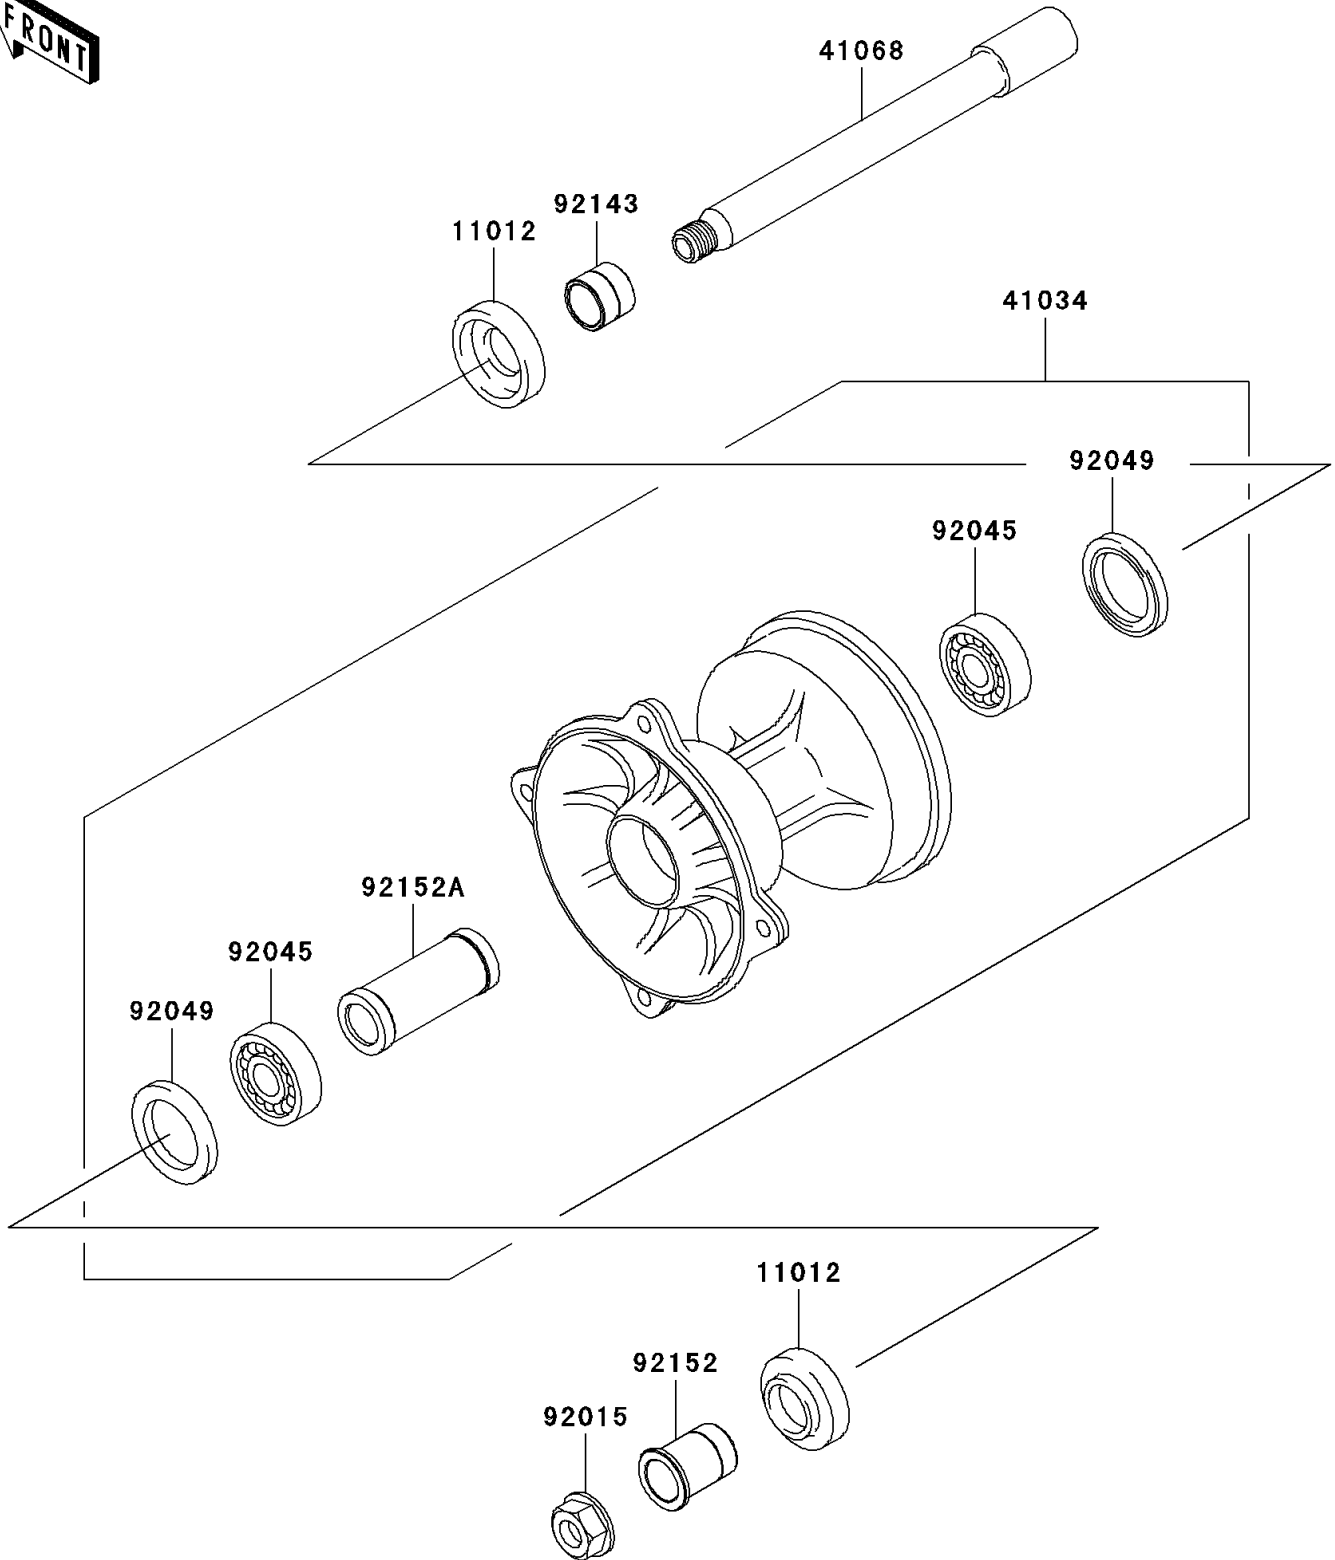

2002 KX250 PARTS DIAGRAM

Front Hub

F2230

2002 KX250 PARTS LIST

Front Hub

ITEM NAME	PART NUMBER	QUANTITY
CAP,AXLE (Ref # 11012)	11012-1581	2
DRUM-ASSY,FRONT BRAKE (Ref # 41034)	41034-1300	1
AXLE,FR (Ref # 41068)	41068-1406	1
NUT,16MM (Ref # 92015)	92015-1465	1
BEARING-BALL,69042RS (Ref # 92045)	92045-1284	2
SEAL-OIL,BJNC-2 25X37X5 (Ref # 92049)	92049-1403	2
COLLAR,FR AXLE,L=20 (Ref # 92143)	92143-1581	1
COLLAR,FR AXLE,L=36 (Ref # 92152)	92152-1097	1
COLLAR,FR BRAKE DRUM,L=72 (Ref # 92152A)	92152-1143	1