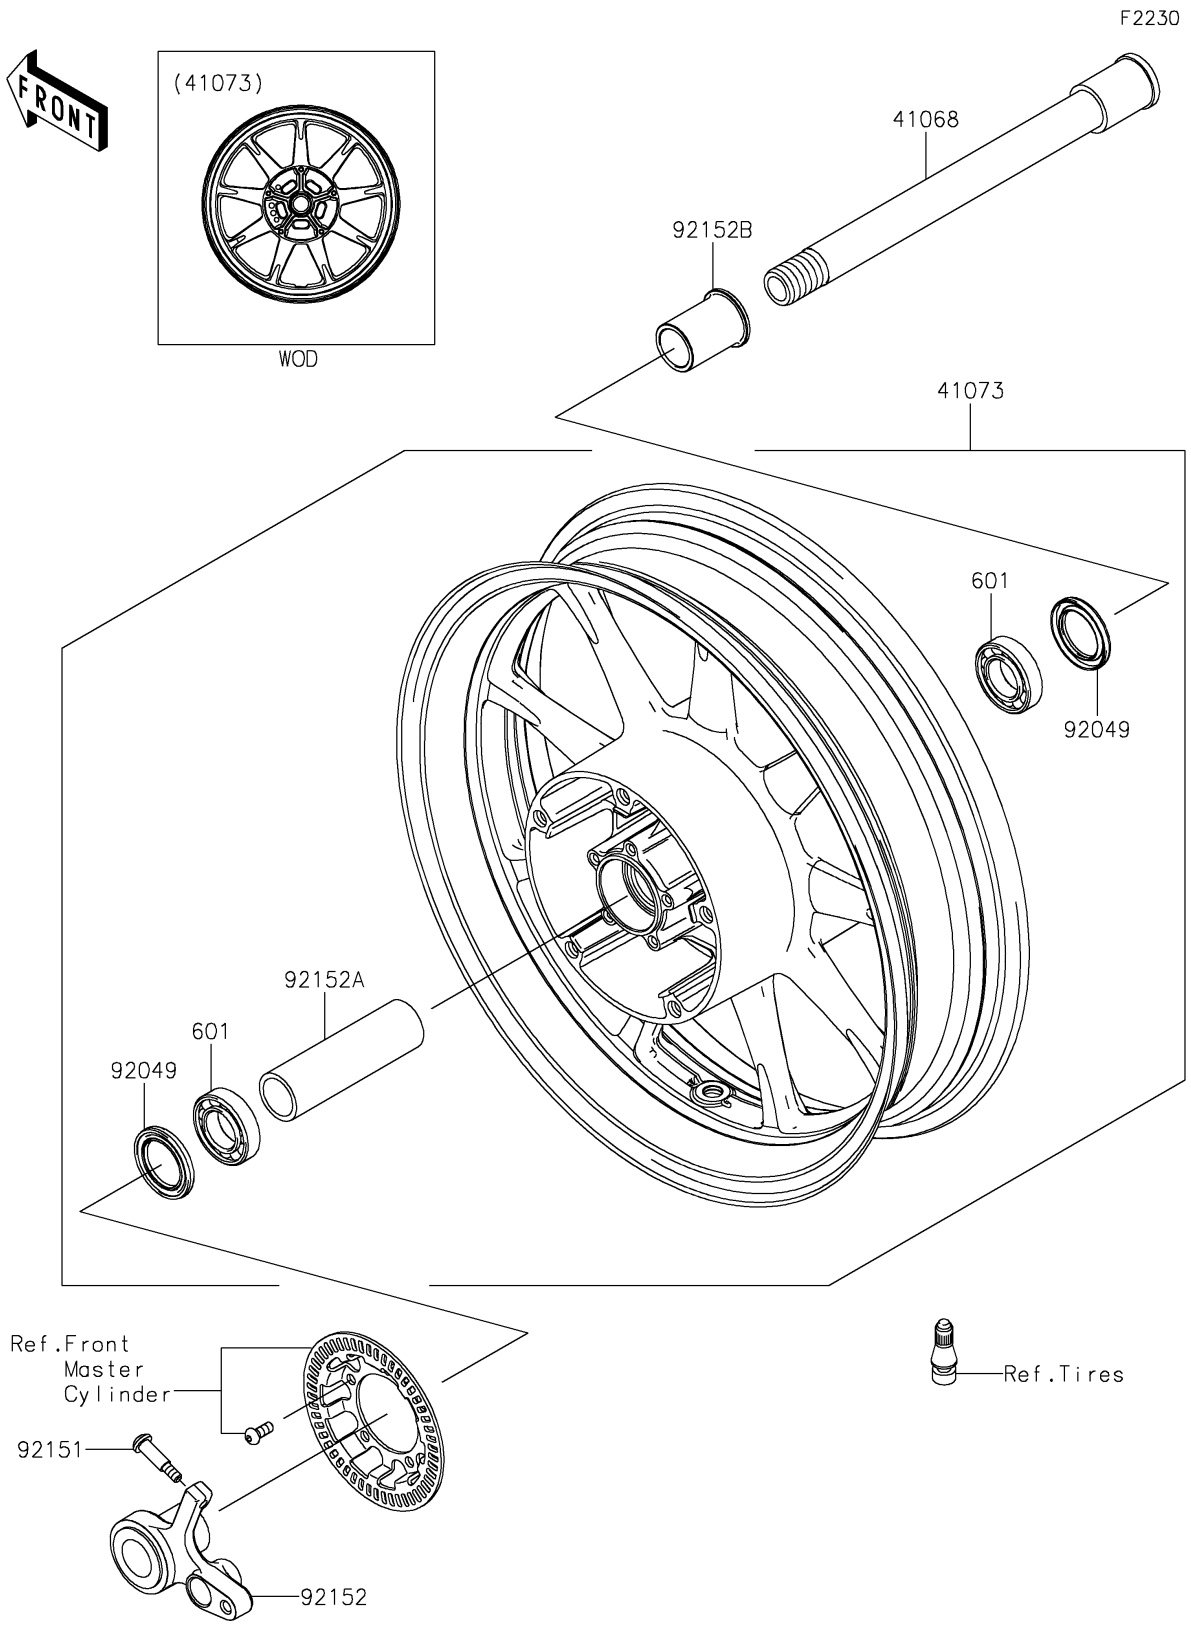

2021 VULCAN® 1700 VAQUERO® ABS PARTS DIAGRAM

Front Wheel

2021 VULCAN® 1700 VAQUERO® ABS PARTS LIST

Front Wheel

ITEM NAME	PART NUMBER	QUANTITY
AXLE,FR (Ref # 41068)	41068-0600	1
WHEEL-ASSY,FR,G.BLACK (Ref # 41073)	41073-0149-18F	1
BEARING-BALL,#6005UU (Ref # 601)	601B6005UU	2
SEAL-OIL,BJN-C2 32X47X5 (Ref # 92049)	92049-0050	2
BOLT,L=32 (Ref # 92151)	92151-1796	1
COLLAR,FR HUB,LH (Ref # 92152)	92152-0699	1
COLLAR,FR HUB,L=109 (Ref # 92152A)	92152-1308	1
COLLAR,FR HUB,L=46.5 (Ref # 92152B)	92152-1492	1