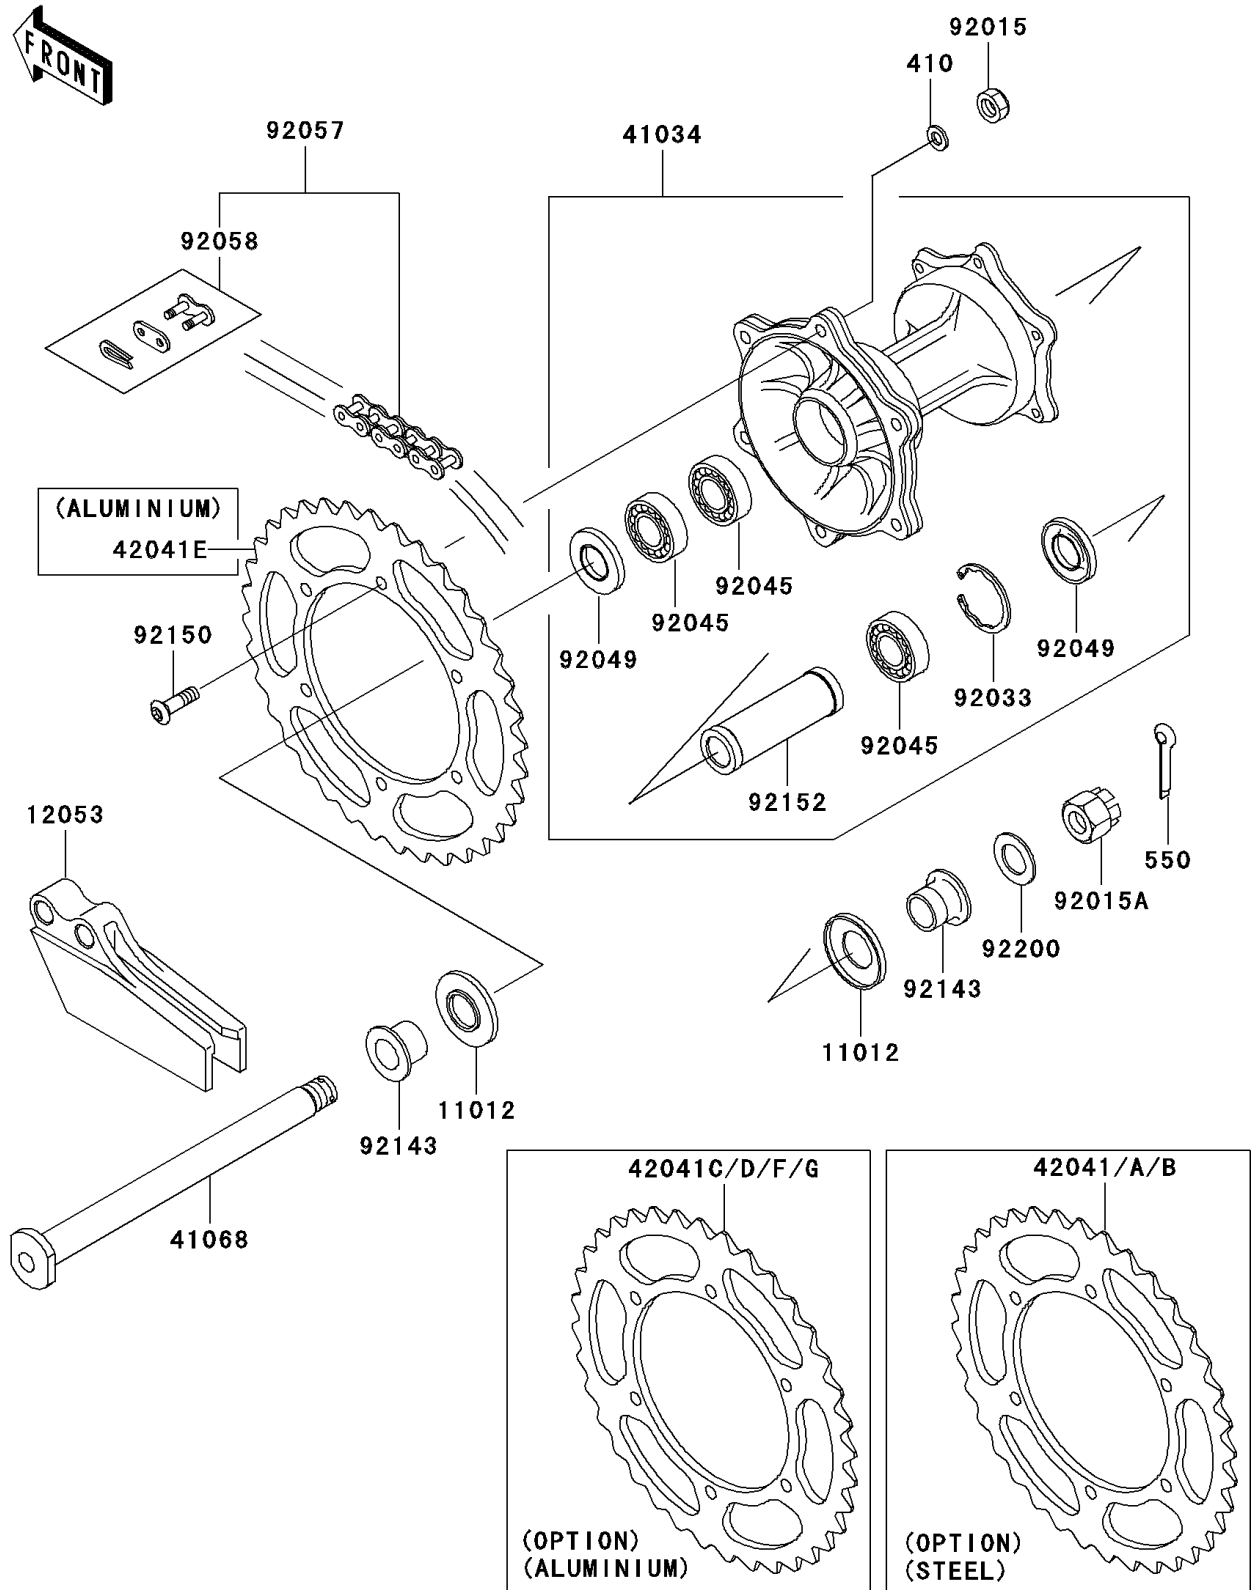

2002 KX250 PARTS DIAGRAM

Rear Hub

F2240

2002 KX250 PARTS LIST

Rear Hub

ITEM NAME	PART NUMBER	QUANTITY
WASHER-PLAIN-SMALL,8MM (Ref # 410)	410B0800	6
PIN-COTTER,3.0X25 (Ref # 550)	550D3025	1
CAP,AXLE (Ref # 11012)	11012-1581	2
GUIDE-CHAIN,DRIVE,RR (Ref # 12053)	12053-1376	1
DRUM-ASSY,REAR BRAKE (Ref # 41034)	41034-1301	1
AXLE,RR (Ref # 41068)	41068-1343	1
SPROCKET-HUB,48T (Ref # 42041)	42041-1383	1
SPROCKET-HUB,49T (Ref # 42041A)	42041-1384	1
SPROCKET-HUB,50T (Ref # 42041B)	42041-1408	1
SPROCKET-HUB,47T,AL (Ref # 42041C)	42041-1447	1
SPROCKET-HUB,48T,AL (Ref # 42041D)	42041-1448	1
SPROCKET-HUB,49T,AL (Ref # 42041E)	42041-1449	1
SPROCKET-HUB,50T,AL (Ref # 42041F)	42041-1450	1
SPROCKET-HUB,51T,AL (Ref # 42041G)	42041-1451	1
NUT,8MM (Ref # 92015)	92015-1432	6
NUT,CASTLE,18MM (Ref # 92015A)	92015-1885	1
RING-SNAP,42MM (Ref # 92033)	92033-1041	1
BEARING-BALL,6004X8JRLX2/3A (Ref # 92045)	92045-1239	3
SEAL-OIL,MHSA25 42 6 (Ref # 92049)	92049-1314	2
CHAIN,DRIVE,DID520DMA2SDHX114L (Ref # 92057)	92057-1503	1
JOINT-CHAIN,DRIVE (Ref # 92058)	92058-1074	1
COLLAR,RR AXLE,L=20 (Ref # 92143)	92143-1905	2
BOLT,SOCKET,8X28 (Ref # 92150)	92150-1978	6
COLLAR,RR BRAKE DRUM,L=93 (Ref # 92152)	92152-1144	1
WASHER,18.5X32X2.3 (Ref # 92200)	92200-1149	1