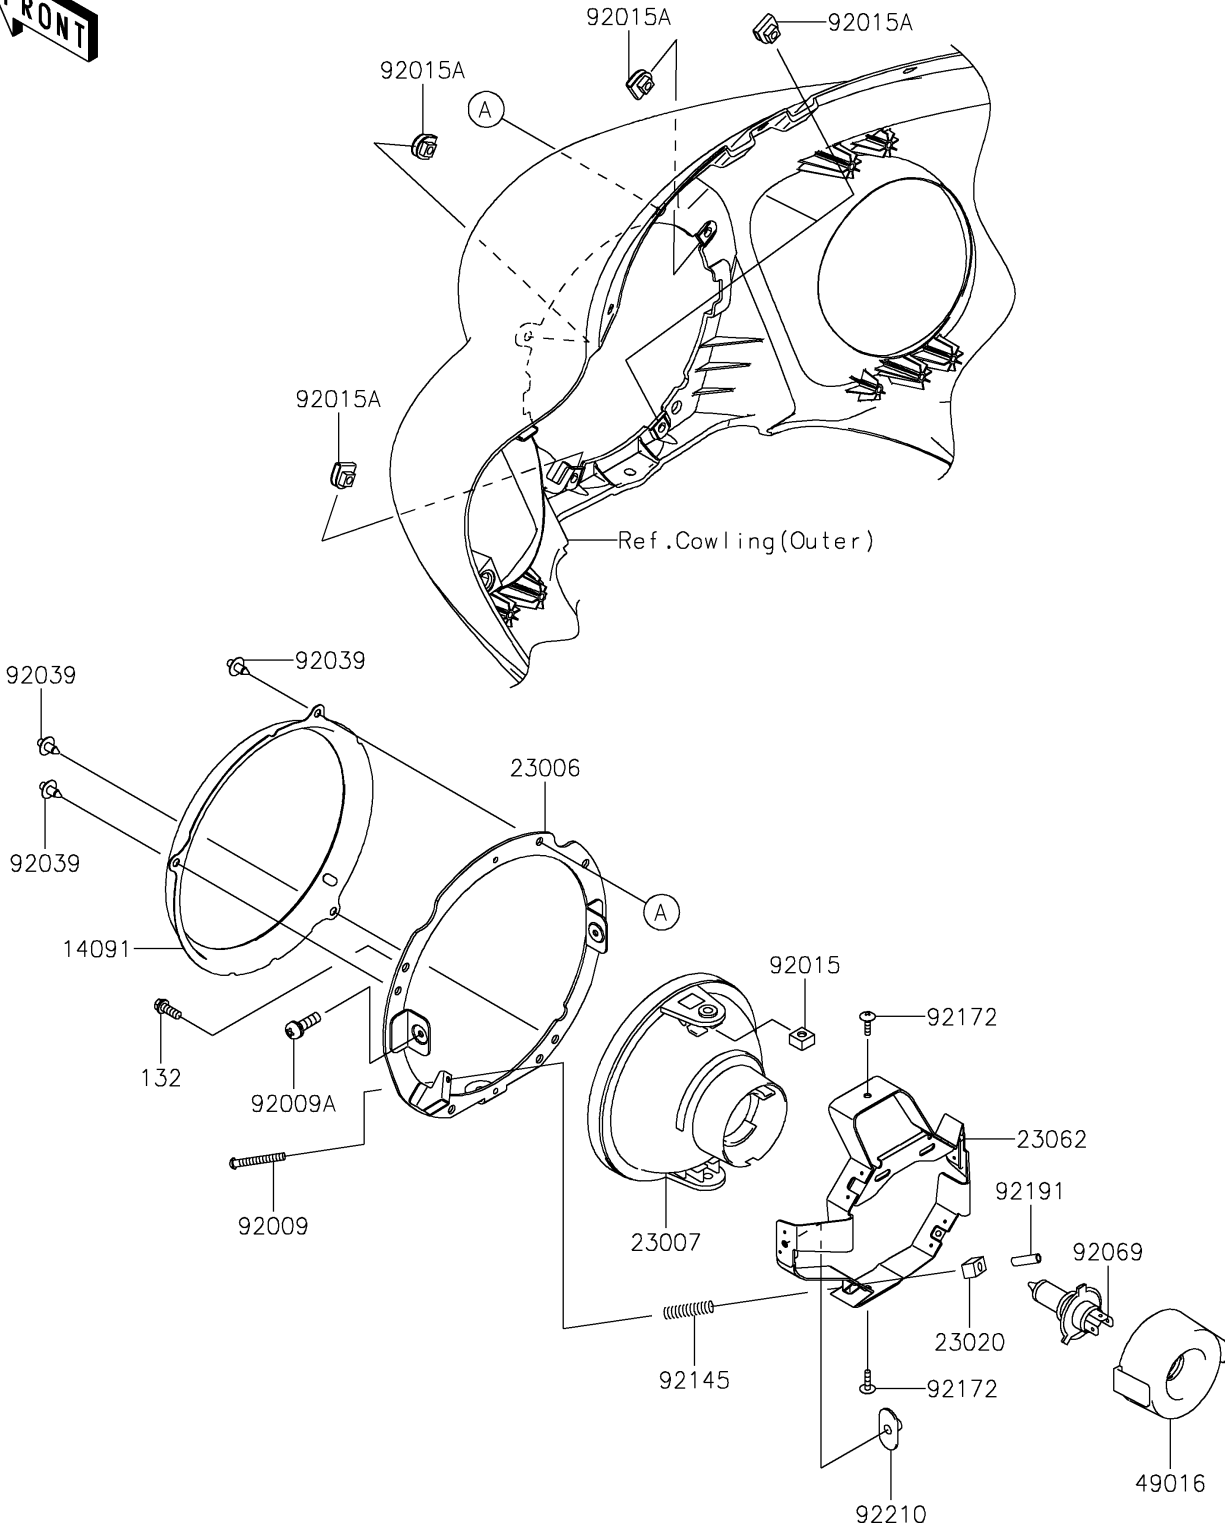

2021 VULCAN® 1700 VAQUERO® ABS PARTS DIAGRAM

Headlight(s)

F2710

2021 VULCAN® 1700 VAQUERO® ABS PARTS LIST

Headlight(s)

ITEM NAME	PART NUMBER	QUANTITY
BOLT-FLANGED-SMALL,6X16 (Ref # 132)	132BA0616	4
COVER,RETAINER (Ref # 14091)	14091-1620	1
RIM-LAMP (Ref # 23006)	23006-0016	1
LENS-COMP,HEAD LAMP (Ref # 23007)	23007-1396	1
NUT,4MM,FOCUS ADJUST (Ref # 23020)	23020-018	2
BRACKET-COMP,HEAD LAMP (Ref # 23062)	23062-1132	1
COVER-SEAL,SOCKET (Ref # 49016)	49016-1203	1
SCREW,FOCUS ADJUST,4X60 (Ref # 92009)	92009-1816	2
SCREW,5X16 (Ref # 92009A)	92009-1879	2
NUT,5MM (Ref # 92015)	92015-1157	2
NUT,CLIP,6MM (Ref # 92015A)	92015-1904	4
RIVET (Ref # 92039)	92039-0083	3
BULB,12V 60/55W,H4 (Ref # 92069)	92069-0050	1
SPRING,HEAD LAMP LENS (Ref # 92145)	92145-1268	2
SCREW,TAPPING,4X16 (Ref # 92172)	92172-0391	2
TUBE,3.5X5.5X19 (Ref # 92191)	92191-1217	2
NUT,SPECIAL,5MM (Ref # 92210)	92210-1060	2