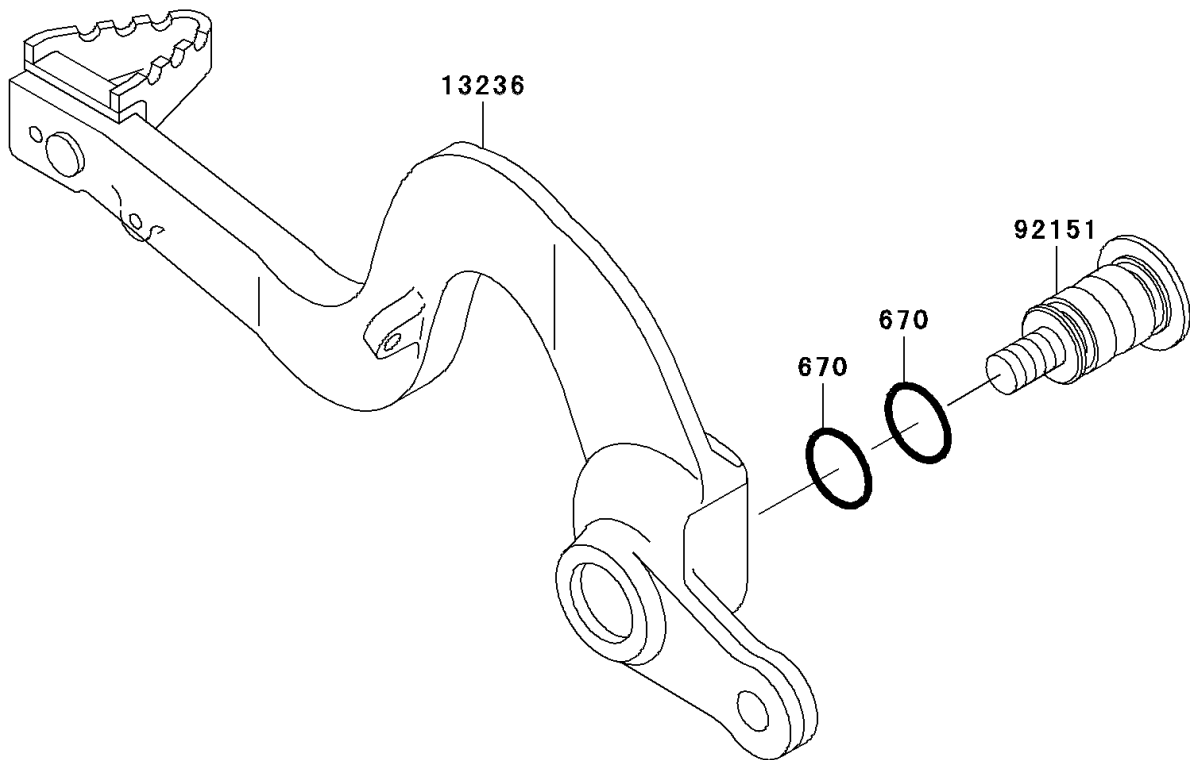

# 2002 KX250 PARTS DIAGRAM

Brake Pedal

F2260

## 2002 KX250 PARTS LIST

### Brake Pedal

ITEM NAME	PART NUMBER	QUANTITY
O RING,12MM (Ref # 670)	670B2012	2
LEVER-COMP,PEDAL (Ref # 13236)	13236-1339	1
SPRING,BRAKE PEDAL RETURN (Ref # 92144)	92144-1752	1
BOLT (Ref # 92151)	92151-1572	1
TUBE,13X16X25 (Ref # 92190)	92190-1488	1