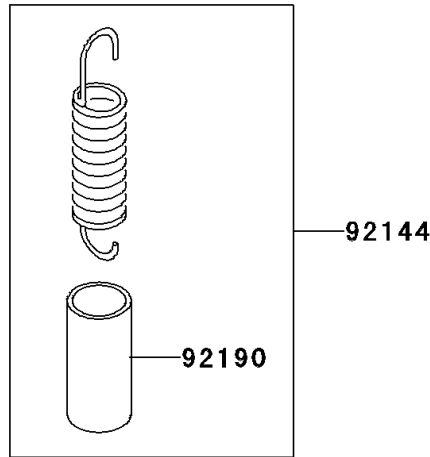

# 2002 KX250 PARTS DIAGRAM

Brake Pedal

F2260

## 2002 KX250 PARTS LIST

### Brake Pedal

ITEM NAME	PART NUMBER	QUANTITY
O RING,12MM (Ref # 670)	670B2012	2
LEVER-COMP,PEDAL (Ref # 13236)	13236-1339	1
SPRING,BRAKE PEDAL RETURN (Ref # 92144)	92144-1752	1
BOLT (Ref # 92151)	92151-1572	1
TUBE,13X16X25 (Ref # 92190)	92190-1488	1