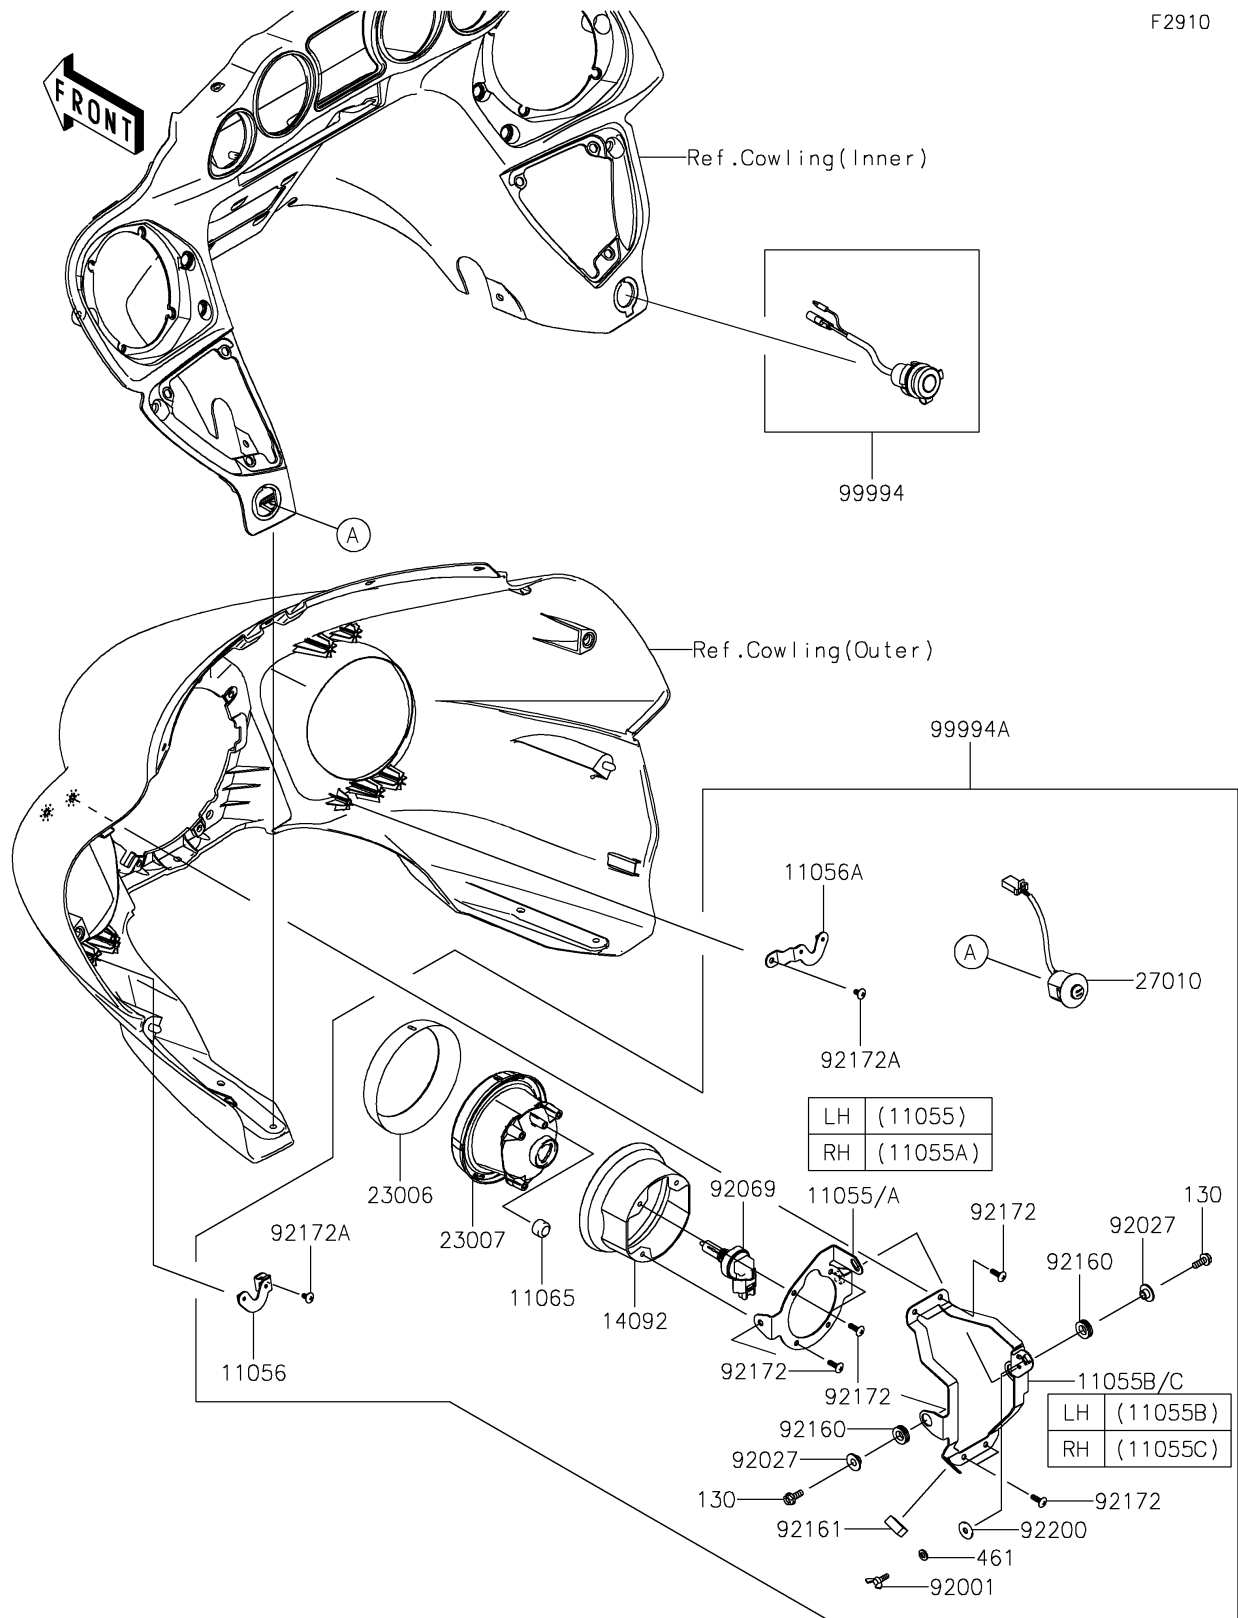

2021 VULCAN® 1700 VAQUERO® ABS PARTS DIAGRAM

Accessory(Aux Driving Light)

F2910

2021 VULCAN® 1700 VAQUERO® ABS PARTS LIST

Accessory(Aux Driving Light)

ITEM NAME	PART NUMBER	QUANTITY
BRACKET,AIMING,LH (Ref # 11055)	11055-0730	1
BRACKET,AIMING,RH (Ref # 11055A)	11055-0990	1
BRACKET,AIMING,LH (Ref # 11055B)	11055-1779	1
BRACKET,AIMING,RH (Ref # 11055C)	11055-1780	1
BRACKET,SUB LAMP,LH,LWR (Ref # 11056)	11056-1145	1
BRACKET,SUB LAMP,RH,LWR (Ref # 11056A)	11056-1146	1
CAP (Ref # 11065)	11065-0135	2
BOLT-FLANGED,6X16 (Ref # 130)	130AA0616	4
COVER (Ref # 14092)	14092-0130	2
RIM-LAMP (Ref # 23006)	23006-0015	2
LENS-COMP,SUB LAMP (Ref # 23007)	23007-0118	2
SWITCH,SUB LAMP (Ref # 27010)	27010-0107	1
WASHER-SPRING,6MM (Ref # 461)	461DA0600	2
BOLT,WING,6X15 (Ref # 92001)	92001-1703	2
COLLAR,L=7.4 (Ref # 92027)	92027-1848	4
BULB,12V 35W,H8 (Ref # 92069)	92069-0054	2
DAMPER (Ref # 92160)	92160-1278	4
DAMPER (Ref # 92161)	92161-0718	2
SCREW,TAPPING,5X16 (Ref # 92172)	92172-0238	14
SCREW,TAPPING,5X10 (Ref # 92172A)	92172-0262	2
WASHER,6.5X20X1.6 (Ref # 92200)	92200-0283	2
KIT-ACCESSORY,DC SOCKET (Ref # 99994)	99994-0237	1
KIT-ACCESSORY,AUX DRIVING LT (Ref # 99994A)	99994-1097	1