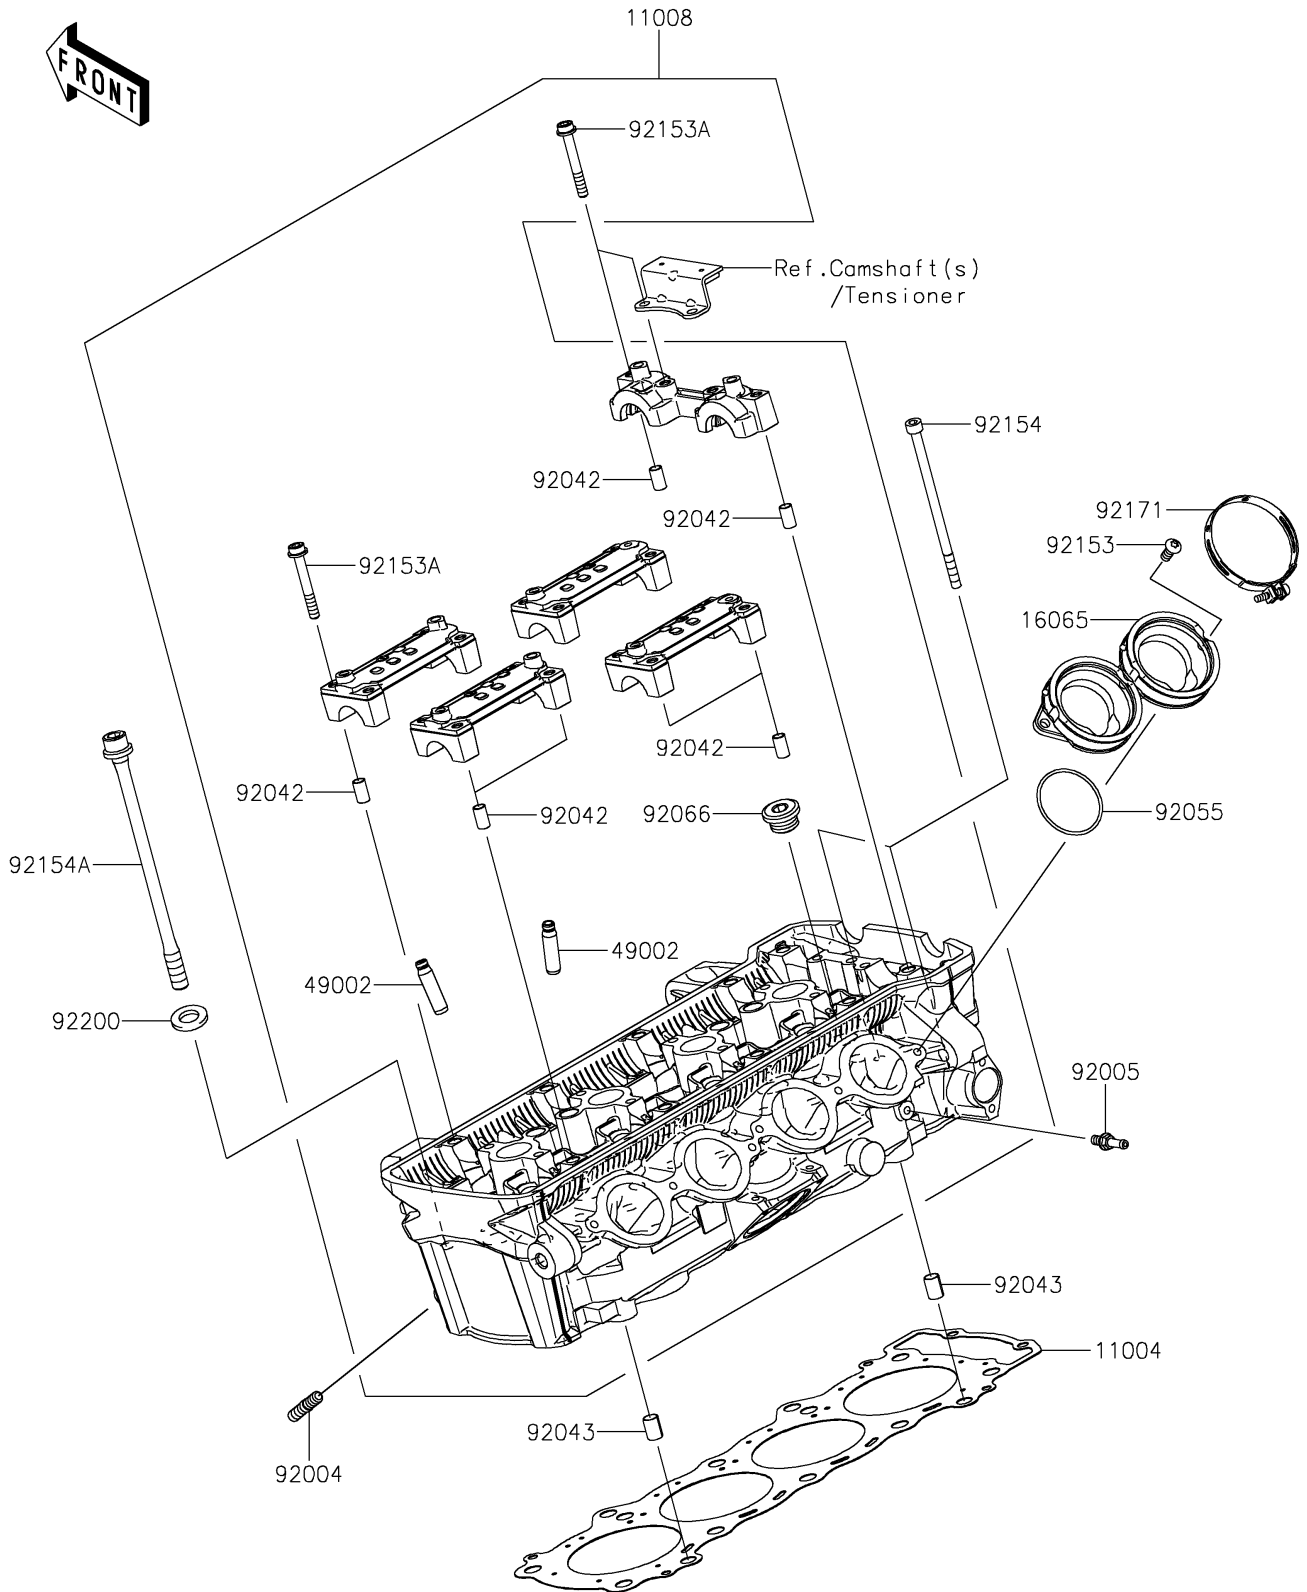

2021 Z900 ABS PARTS DIAGRAM

Cylinder Head

E1111

2021 Z900 ABS PARTS LIST

Cylinder Head

ITEM NAME	PART NUMBER	QUANTITY
GASKET-HEAD (Ref # 11004)	11004-0769	1
HEAD-COMP-CYLINDER (Ref # 11008)	11008-0998	1
HOLDER-CARBURETOR (Ref # 16065)	16065-0132	2
GUIDE-VALVE (Ref # 49002)	49002-0009	16
STUD (Ref # 92004)	92004-0050	8
FITTING (Ref # 92005)	92005-0826	1
PIN,DOWEL,6.3X8X14 (Ref # 92042)	92042-007	10
PIN,8.2X10X14 (Ref # 92043)	92043-1264	2
RING-O,42X1.9 (Ref # 92055)	92055-1536	4
PLUG,18X10 (Ref # 92066)	92066-0832	5
BOLT,TORX,6X14 (Ref # 92153)	92153-0406	6
BOLT,SOCKET,6X45 (Ref # 92153A)	92153-0656	20
BOLT,SOCKET,6X115 (Ref # 92154)	92154-0205	2
BOLT,FLANGED,10X165 (Ref # 92154A)	92154-2638	10
CLAMP,60MM (Ref # 92171)	92171-0729	4
WASHER,10.2X18.4X1.8 (Ref # 92200)	92200-1691	10