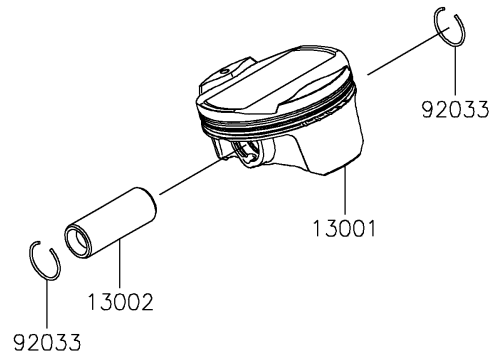

2021 Z900 ABS PARTS DIAGRAM

Cylinder/Piston(s)

E1120

2021 Z900 ABS PARTS LIST

Cylinder/Piston(s)

| ITEM NAME | PART NUMBER | QUANTITY |
|------------------------------------|-------------|----------|
| CYLINDER-ENGINE (Ref # 11005) | 11005-0672 | 1 |
| GASKET,CYLINDER BASE (Ref # 11061) | 11061-0402 | 1 |
| PISTON-ENGINE (Ref # 13001) | 13001-0788 | 4 |
| PIN-PISTON (Ref # 13002) | 13002-0004 | 4 |
| RING-SET-PISTON (Ref # 13008) | 13008-0571 | 4 |
| WASHER,6.2X11X1 (Ref # 92022) | 92022-304 | 1 |
| RING-SNAP (Ref # 92033) | 92033-1054 | 8 |
| BOLT,6X10 (Ref # 92151) | 92151-1344 | 1 |