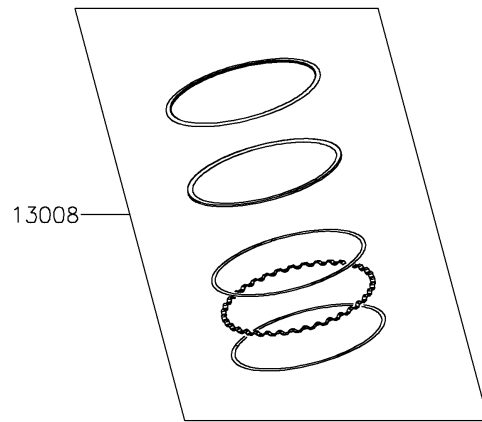

2021 Z900 ABS PARTS DIAGRAM

Cylinder/Piston(s)

E1120

2021 Z900 ABS PARTS LIST

Cylinder/Piston(s)

| ITEM NAME | PART NUMBER | QUANTITY |
|------------------------------------|-------------|----------|
| CYLINDER-ENGINE (Ref # 11005) | 11005-0672 | 1 |
| GASKET,CYLINDER BASE (Ref # 11061) | 11061-0402 | 1 |
| PISTON-ENGINE (Ref # 13001) | 13001-0788 | 4 |
| PIN-PISTON (Ref # 13002) | 13002-0004 | 4 |
| RING-SET-PISTON (Ref # 13008) | 13008-0571 | 4 |
| WASHER,6.2X11X1 (Ref # 92022) | 92022-304 | 1 |
| RING-SNAP (Ref # 92033) | 92033-1054 | 8 |
| BOLT,6X10 (Ref # 92151) | 92151-1344 | 1 |