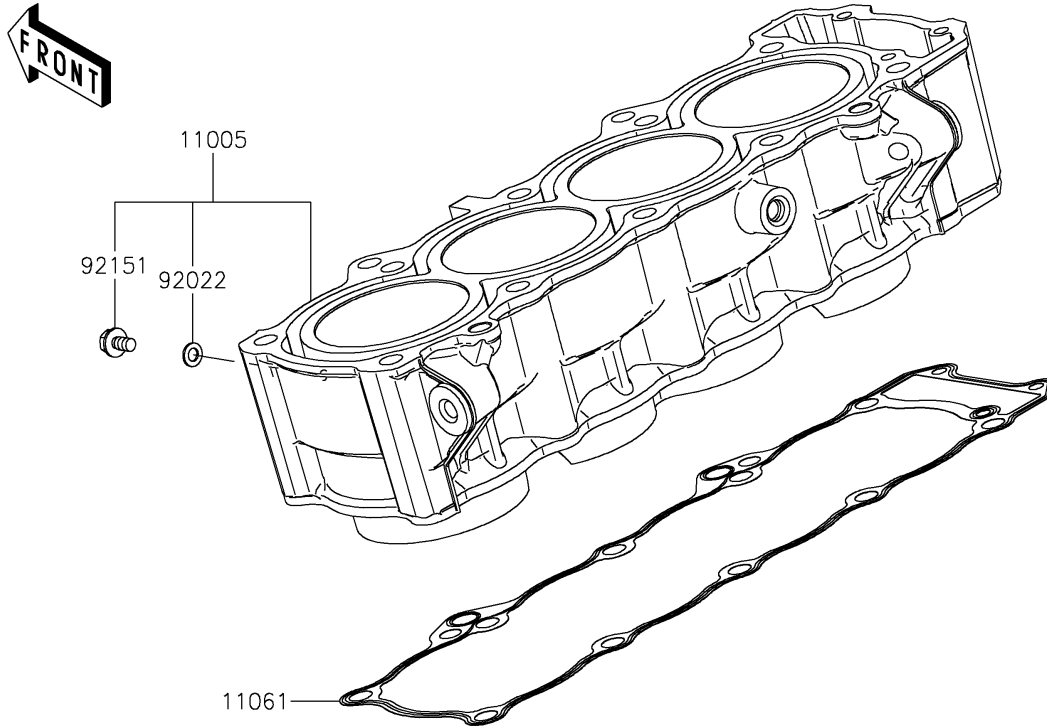

2021 Z900 ABS PARTS DIAGRAM

Cylinder/Piston(s)

E1120

2021 Z900 ABS PARTS LIST

Cylinder/Piston(s)

| ITEM NAME | PART NUMBER | QUANTITY |
|------------------------------------|-------------|----------|
| CYLINDER-ENGINE (Ref # 11005) | 11005-0672 | 1 |
| GASKET,CYLINDER BASE (Ref # 11061) | 11061-0402 | 1 |
| PISTON-ENGINE (Ref # 13001) | 13001-0788 | 4 |
| PIN-PISTON (Ref # 13002) | 13002-0004 | 4 |
| RING-SET-PISTON (Ref # 13008) | 13008-0571 | 4 |
| WASHER,6.2X11X1 (Ref # 92022) | 92022-304 | 1 |
| RING-SNAP (Ref # 92033) | 92033-1054 | 8 |
| BOLT,6X10 (Ref # 92151) | 92151-1344 | 1 |