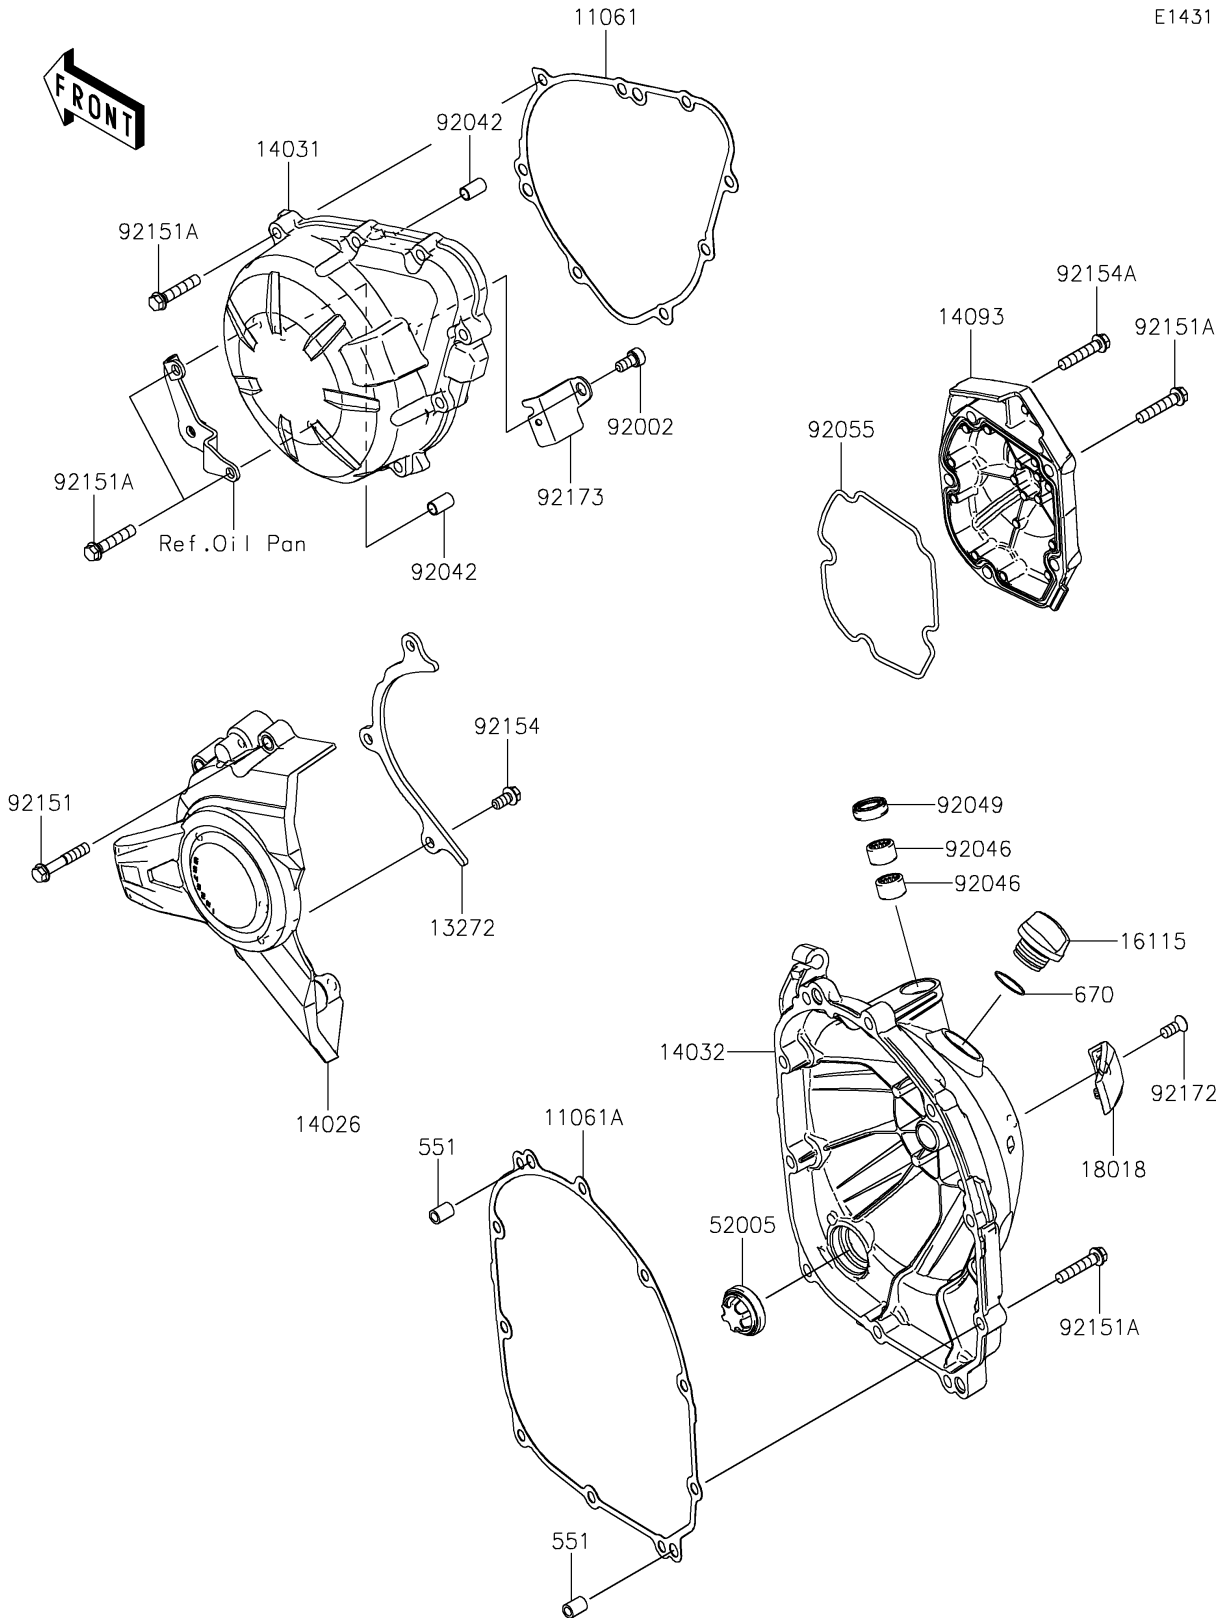

# 2021 Z900 ABS PARTS DIAGRAM

Engine Cover(s)

E1431

## 2021 Z900 ABS PARTS LIST

### Engine Cover(s)

ITEM NAME	PART NUMBER	QUANTITY
GASKET,GENERATOR COVER (Ref # 11061)	11061-0403	1
GASKET,CLUTCH COVER (Ref # 11061A)	11061-0404	1
PLATE (Ref # 13272)	13272-2238	1
COVER-CHAIN (Ref # 14026)	14026-0132	1
COVER-GENERATOR (Ref # 14031)	14031-0640	1
COVER-CLUTCH (Ref # 14032)	14032-0663	1
COVER,PULSER (Ref # 14093)	14093-0988	1
CAP-OIL FILLER (Ref # 16115)	16115-1053	1
PLATE-HEAT GUARD (Ref # 18018)	18018-0603	1
GAUGE (Ref # 52005)	52005-1120	1
PIN-DOWEL,8X14 (Ref # 551)	551A0814	2
O RING,20MM (Ref # 670)	670B2020	1
BOLT,SOCKET,6X12 (Ref # 92002)	92002-1796	1
PIN,DOWEL,6.3X8X14 (Ref # 92042)	92042-007	2
BEARING-NEEDLE,HK1210FM (Ref # 92046)	92046-0034	2
SEAL-OIL,CLUTCH RELEASE (Ref # 92049)	92049-1475	1
RING-O,PULSER COVER (Ref # 92055)	92055-0199	1
BOLT,6X35 (Ref # 92151)	92151-1135	4
BOLT,6X30 (Ref # 92151A)	92151-1873	22
BOLT,FLANGED-SMALL,6X12 (Ref # 92154)	92154-1888	3
BOLT,6X30 (Ref # 92154A)	92154-2652	1
SCREW,TORX,6X14 (Ref # 92172)	92172-0901	1
CLAMP (Ref # 92173)	92173-1321	1