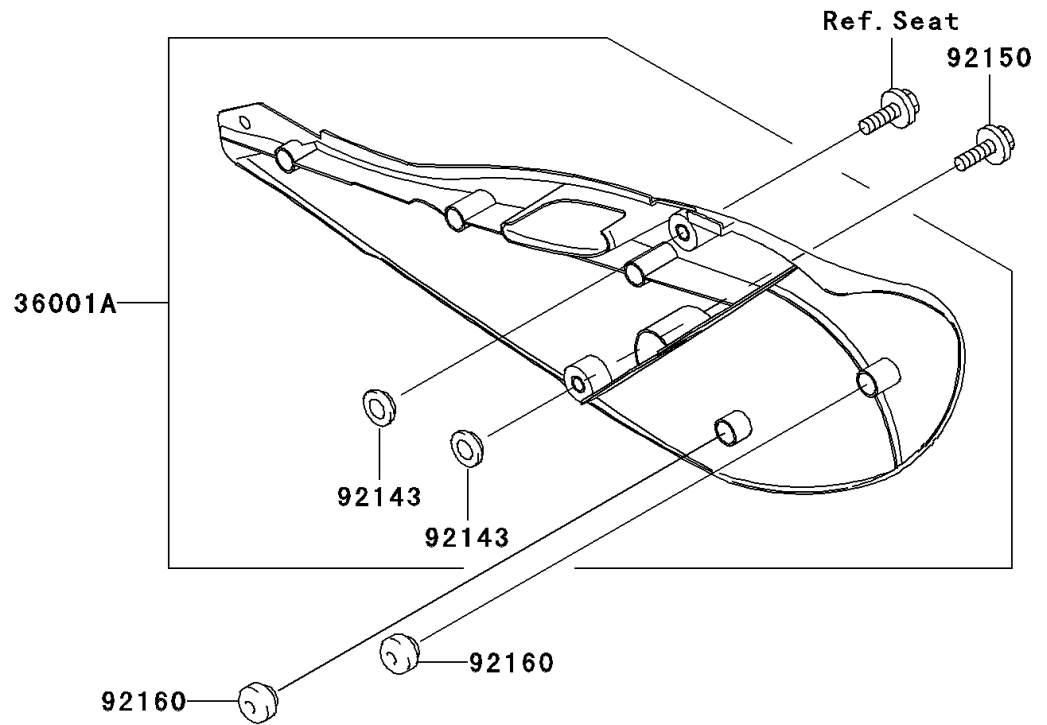

2002 KX250 PARTS DIAGRAM

Side Covers

F2611

2002 KX250 PARTS LIST

Side Covers

ITEM NAME	PART NUMBER	QUANTITY
COVER-SIDE,LH,P.WHITE (Ref # 36001)	36001-1656-6F	1
COVER-SIDE,RH,P.WHITE (Ref # 36001A)	36001-1657-6F	1
COLLAR (Ref # 92143)	92143-1196	4
BOLT,6X20 (Ref # 92150)	92150-1339	2
DAMPER (Ref # 92160)	92160-1994	2